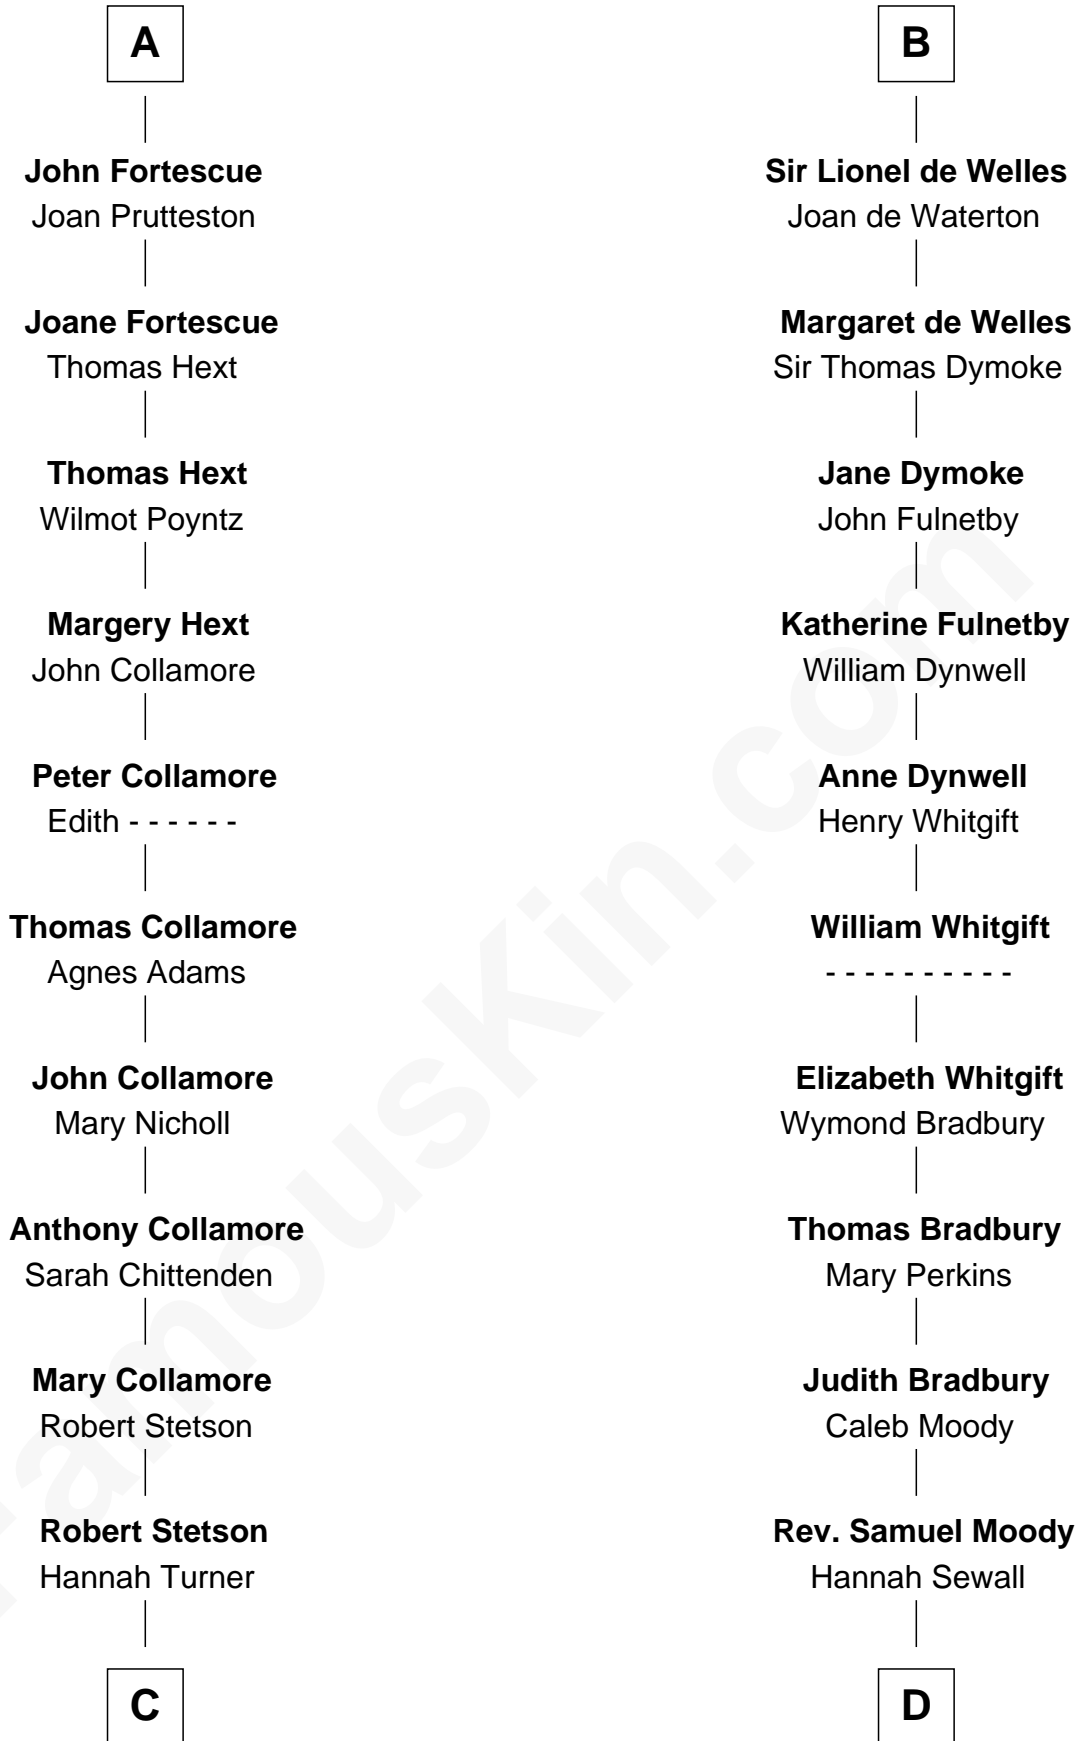

FamousKin.com Relationship Chart of

Owen Brewster

54th Governor of Maine

20th cousin 1 time removed of

Ralph Waldo Emerson

American Poet

Sir Geoffrey FitzPiers

Aveline de Clare

C

Martha Stetson
Morgan Brewster

William Brewster
Christina Briggs

Abiatha B. Brewster
Clara Warren

William Edmund Brewster
Carrie S. Bridges

Owen Brewster
54th Governor of Maine

D

Mary Moody
Rev. Joseph Emerson