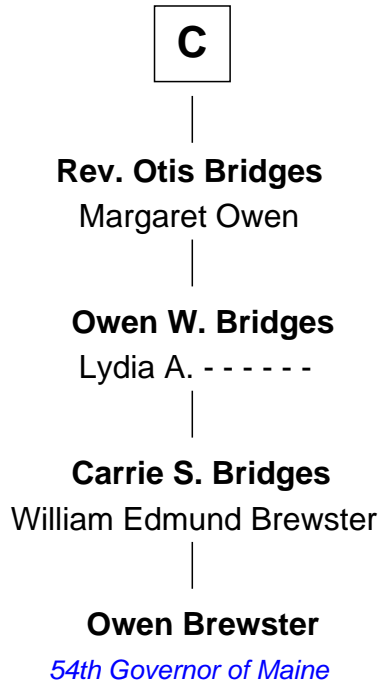

# FamousKin.com Relationship Chart of

**Owen Brewster**

*54th Governor of Maine*

17th cousin 3 times removed of

**Admiral Richard Byrd**

*Polar Explorer*

**Sir Thomas de Beauchamp**

Katherine de Mortimer