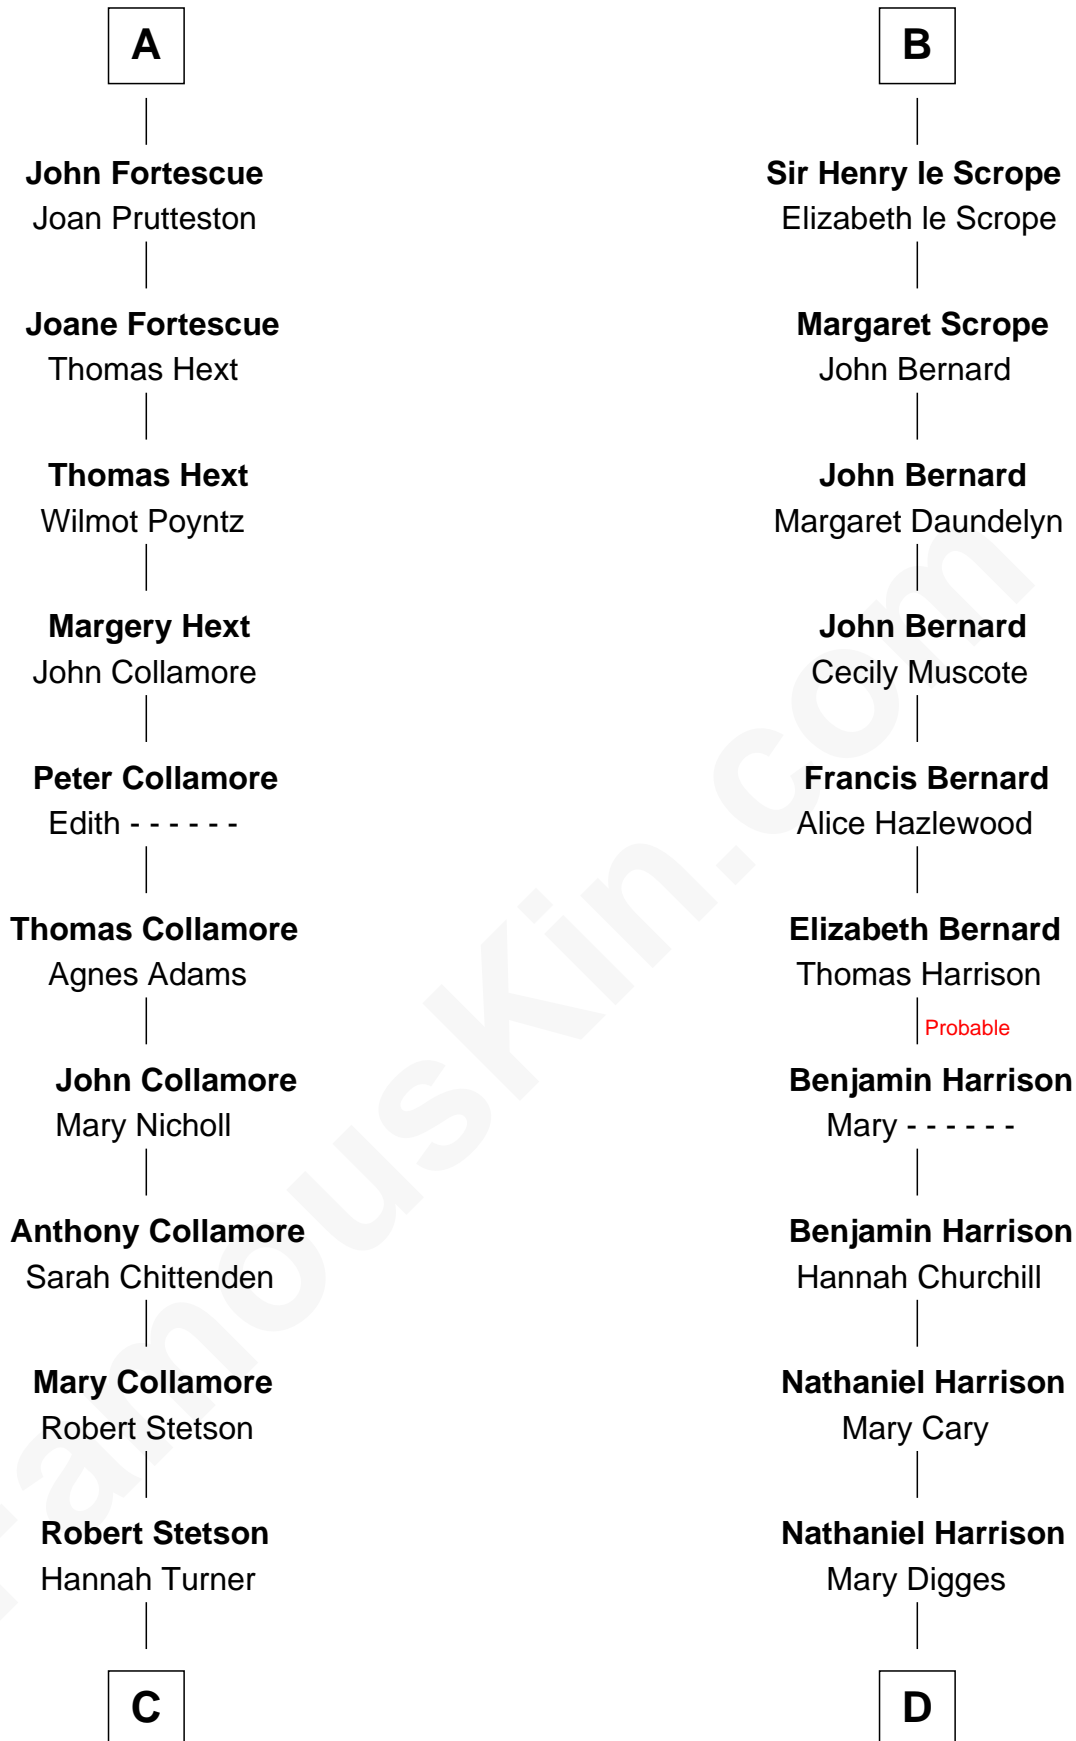

FamousKin.com Relationship Chart of

Owen Brewster

54th Governor of Maine

21st cousin of

Admiral Richard Byrd

Polar Explorer

Sir Geoffrey FitzPiers

Aveline de Clare

C

Martha Stetson
Morgan Brewster

William Brewster
Christina Briggs

Abiatha B. Brewster
Clara Warren

William Edmund Brewster
Carrie S. Bridges

Owen Brewster
54th Governor of Maine

D

Benjamin Harrison
Evelyn Taylor Byrd

Anne Harrison
Richard Evelyn Byrd

Col. William Byrd
Jane Meriwether Rivers

Richard Evelyn Byrd
Eleanor Bolling Flood

Admiral Richard Byrd
Polar Explorer