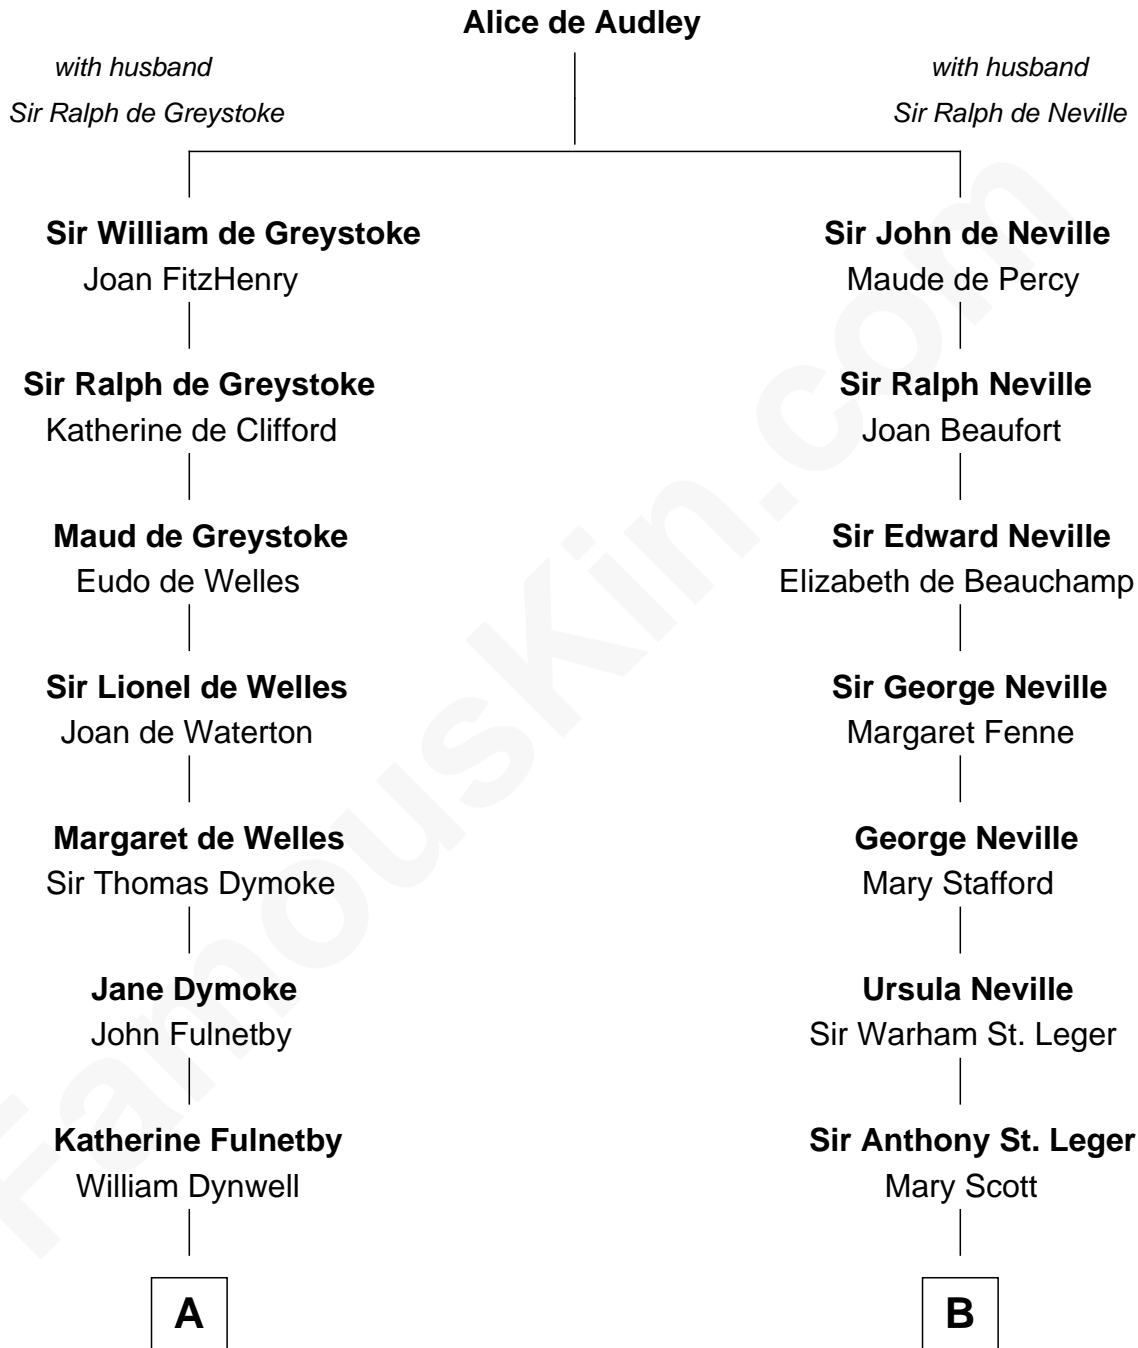

FamousKin.com Relationship Chart of

Owen Brewster

54th Governor of Maine

17th cousin 3 times removed of

Admiral Richard Byrd

Polar Explorer

FamousKin.com