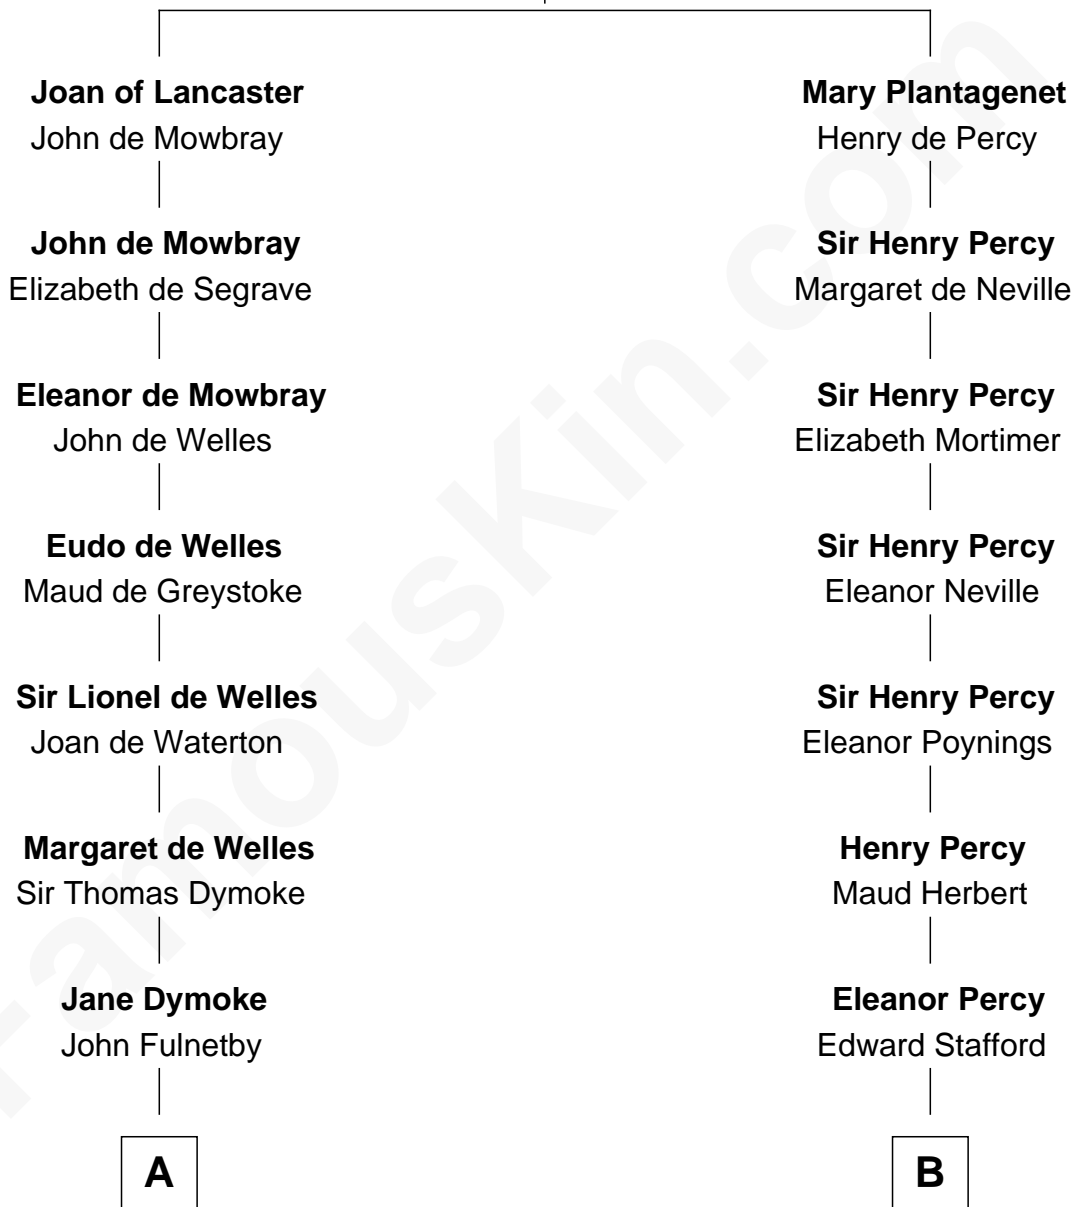

FamousKin.com Relationship Chart of

Owen Brewster

54th Governor of Maine

20th cousin 1 time removed of

Admiral Richard Byrd

Polar Explorer

Henry Plantagenet
Maud de Chaworth

C

Abiezer Bridges

Deborah Stover

Rev. Otis Bridges

Margaret Owen

Owen W. Bridges

Lydia A. - - - - -

Carrie S. Bridges

William Edmund Brewster

Owen Brewster

54th Governor of Maine

D

Richard Evelyn Byrd

Anne Harrison

Col. William Byrd

Jane Meriwether Rivers

Richard Evelyn Byrd

Eleanor Bolling Flood

Admiral Richard Byrd

Polar Explorer

FamousKin.com