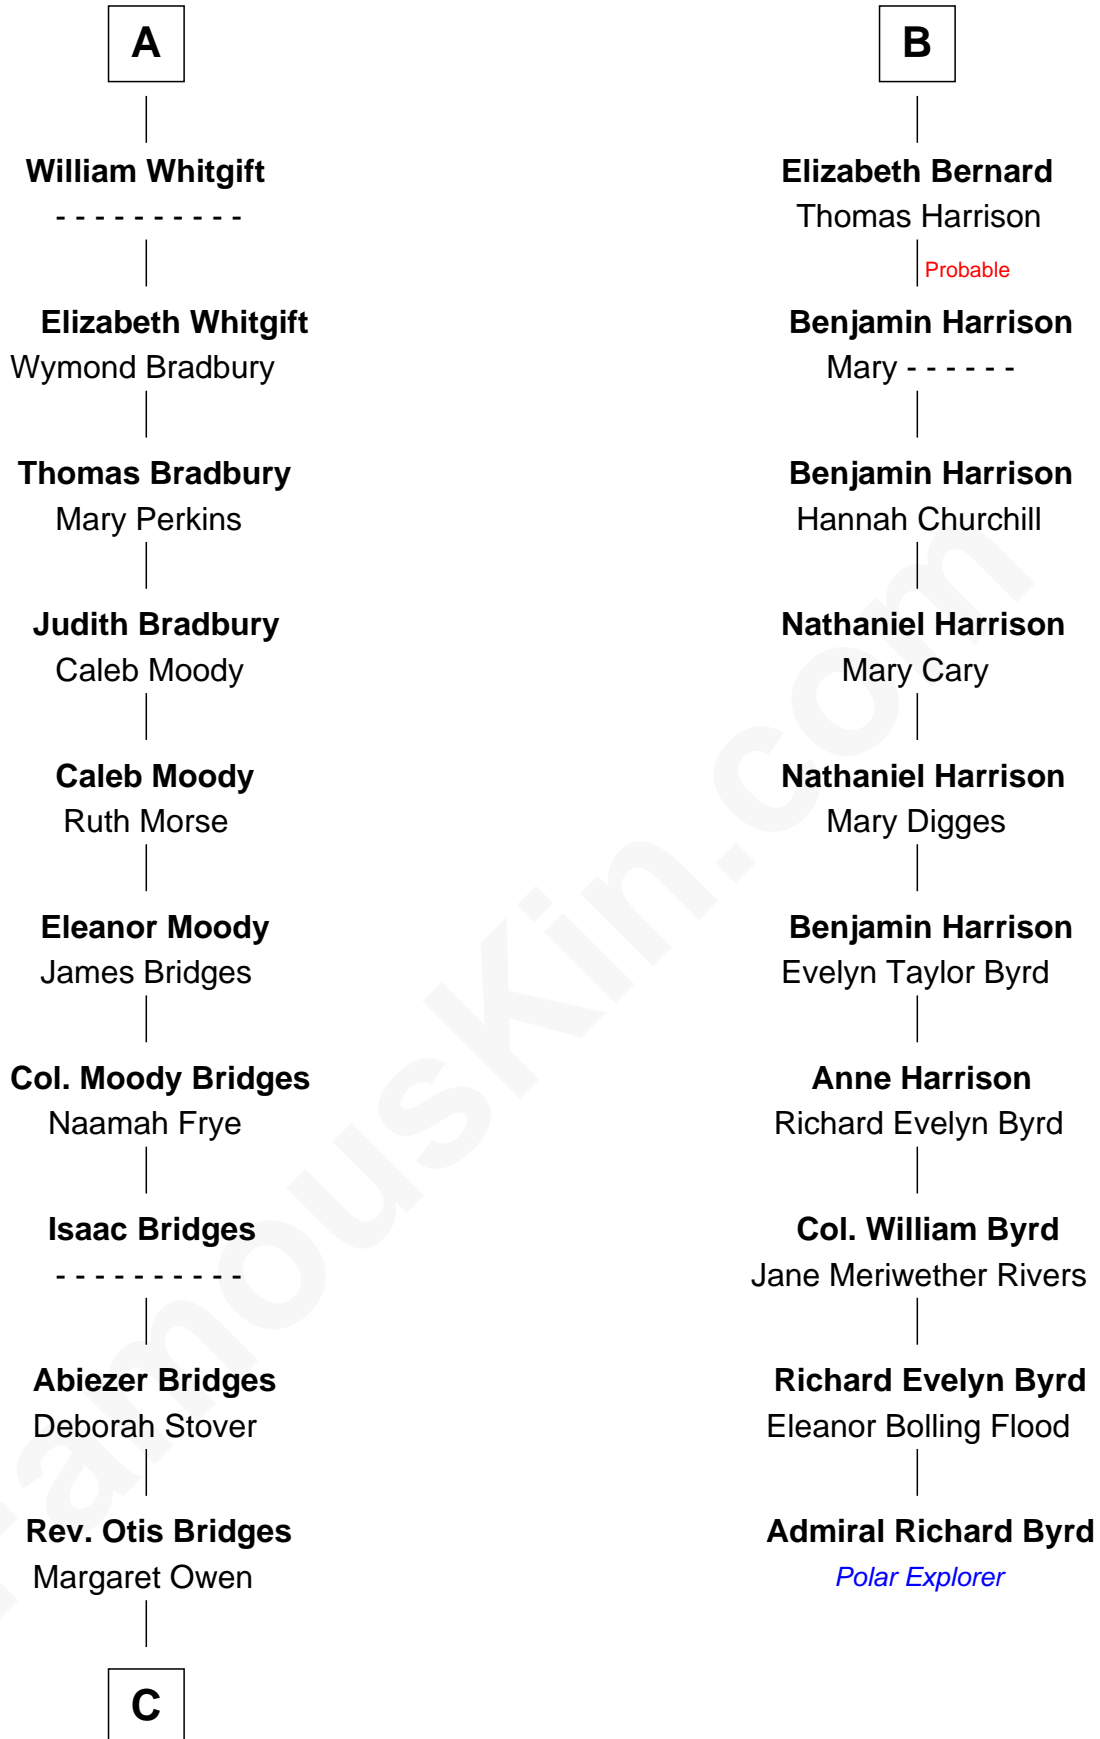

FamousKin.com Relationship Chart of

Owen Brewster

54th Governor of Maine

16th cousin 3 times removed of

Admiral Richard Byrd

Polar Explorer

John de Welles

Maud de Roos

John de Welles
Eleanor de Mowbray

Eudo de Welles
Maud de Greystoke

Sir Lionel de Welles
Joan de Waterton

Margaret de Welles
Sir Thomas Dymoke

Jane Dymoke
John Fulnetby

Katherine Fulnetby
William Dynwell

Anne Dynwell
Henry Whitgift

A

Margery de Welles
Stephen le Scrope

John le Scrope
Elizabeth Chaworth

Elizabeth le Scrope
Sir Henry le Scrope

Margaret Scrope
John Bernard

John Bernard
Margaret Daundelyn

John Bernard
Cecily Muscote

Francis Bernard
Alice Hazlewood

B

C

—
Owen W. Bridges

Lydia A. -----

—
Carrie S. Bridges
William Edmund Brewster

—
Owen Brewster
54th Governor of Maine

FamousKin.com