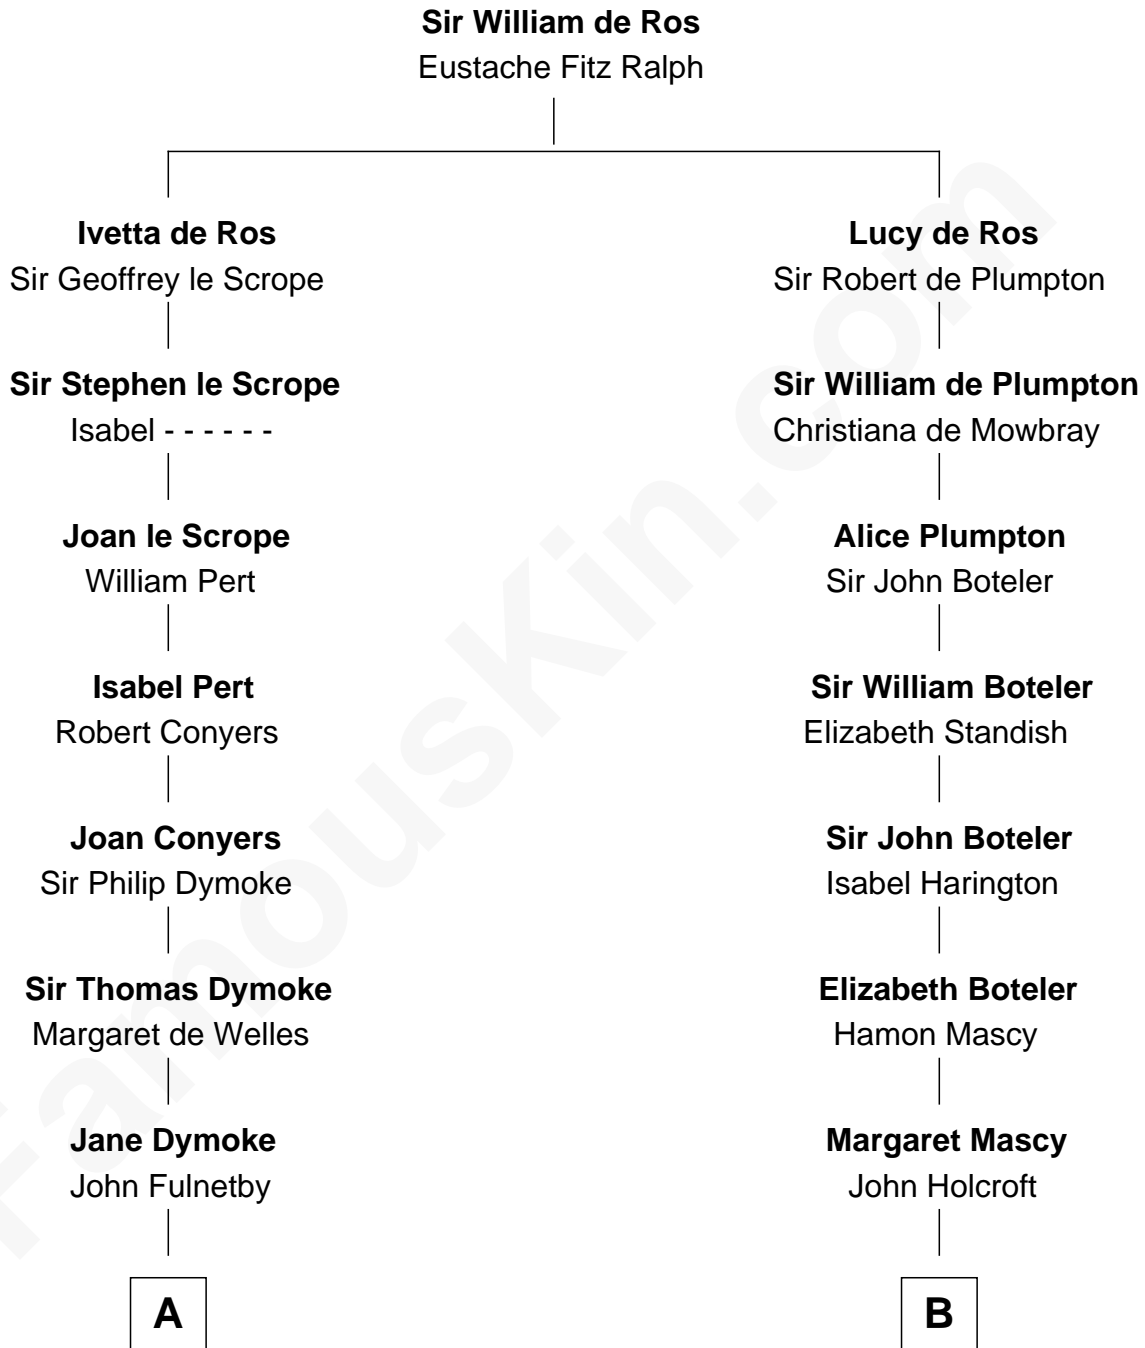

# FamousKin.com Relationship Chart of

**Owen Brewster**

*54th Governor of Maine*

18th cousin 3 times removed of

**Ellen (Herndon) Arthur**

*Wife of President Chester A. Arthur*

**C**

**Abiezer Bridges**  
Deborah Stover

**Rev. Otis Bridges**  
Margaret Owen

**Owen W. Bridges**  
Lydia A. -----

**Carrie S. Bridges**  
William Edmund Brewster

**Owen Brewster**  
*54th Governor of Maine*

**D**

**Capt. William Lewis Herndon**  
Frances Elizabeth Hansborough