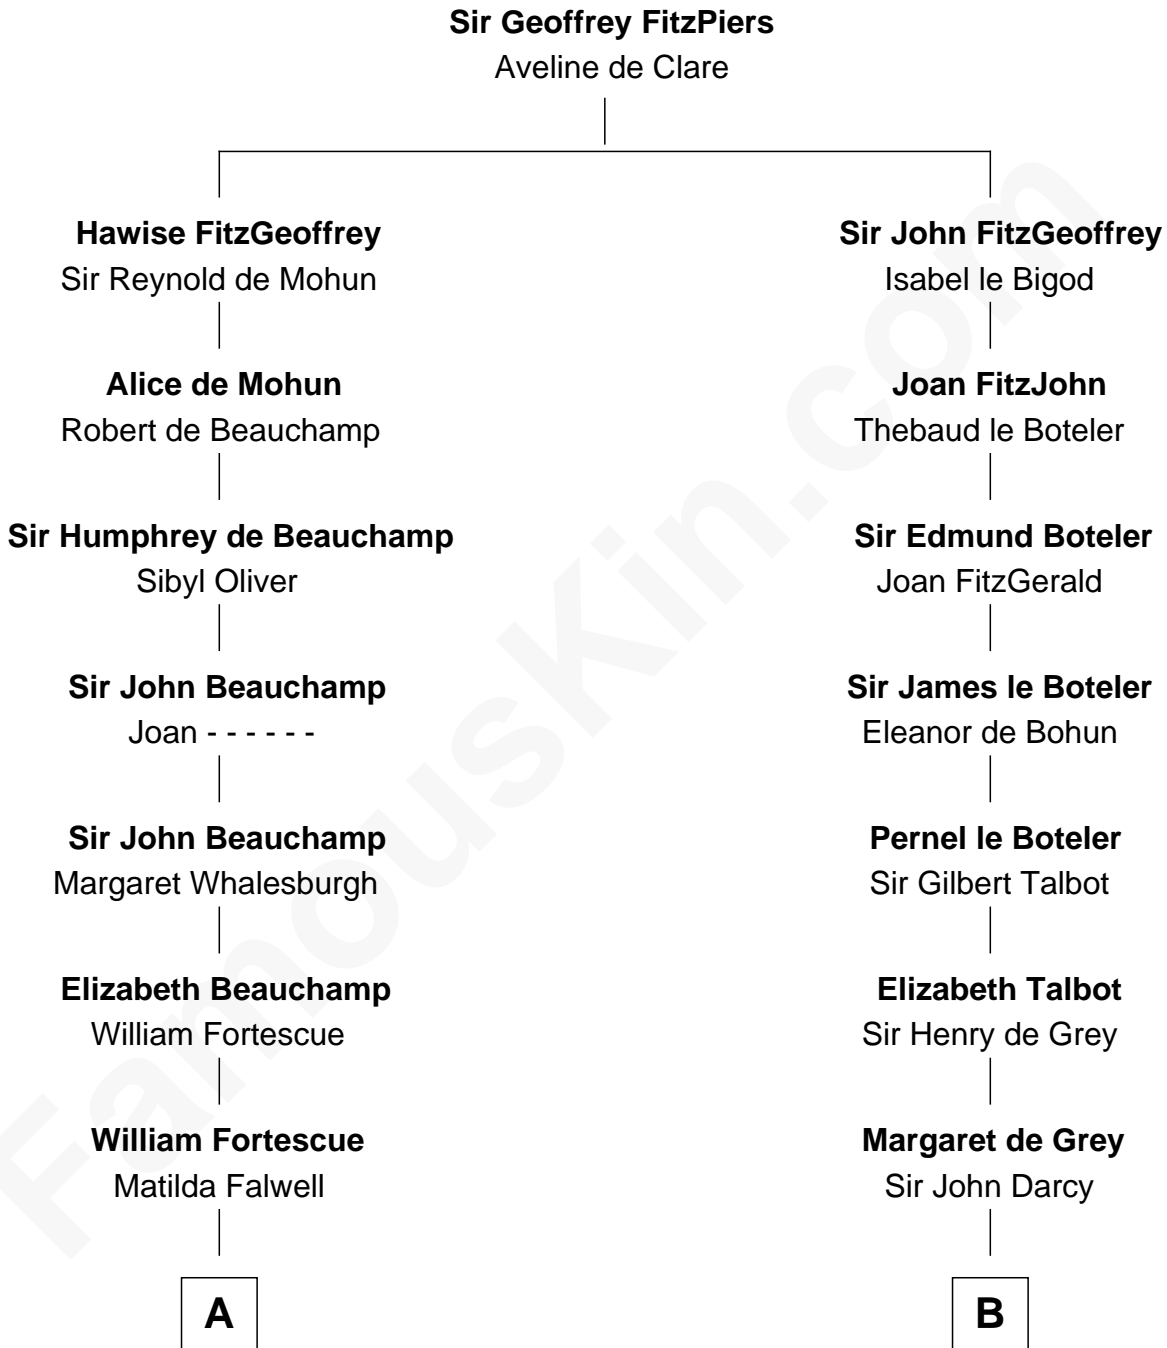

FamousKin.com Relationship Chart of

Owen Brewster

54th Governor of Maine

18th cousin 3 times removed of

Robert Treat Paine

Signer of the Declaration of Independence

C

Martha Stetson
Morgan Brewster

William Brewster
Christina Briggs

Abiatha B. Brewster
Clara Warren

William Edmund Brewster
Carrie S. Bridges

Owen Brewster
54th Governor of Maine

D

Eunice Treat
Thomas Paine

Robert Treat Paine
Signer of Declaration of Independence