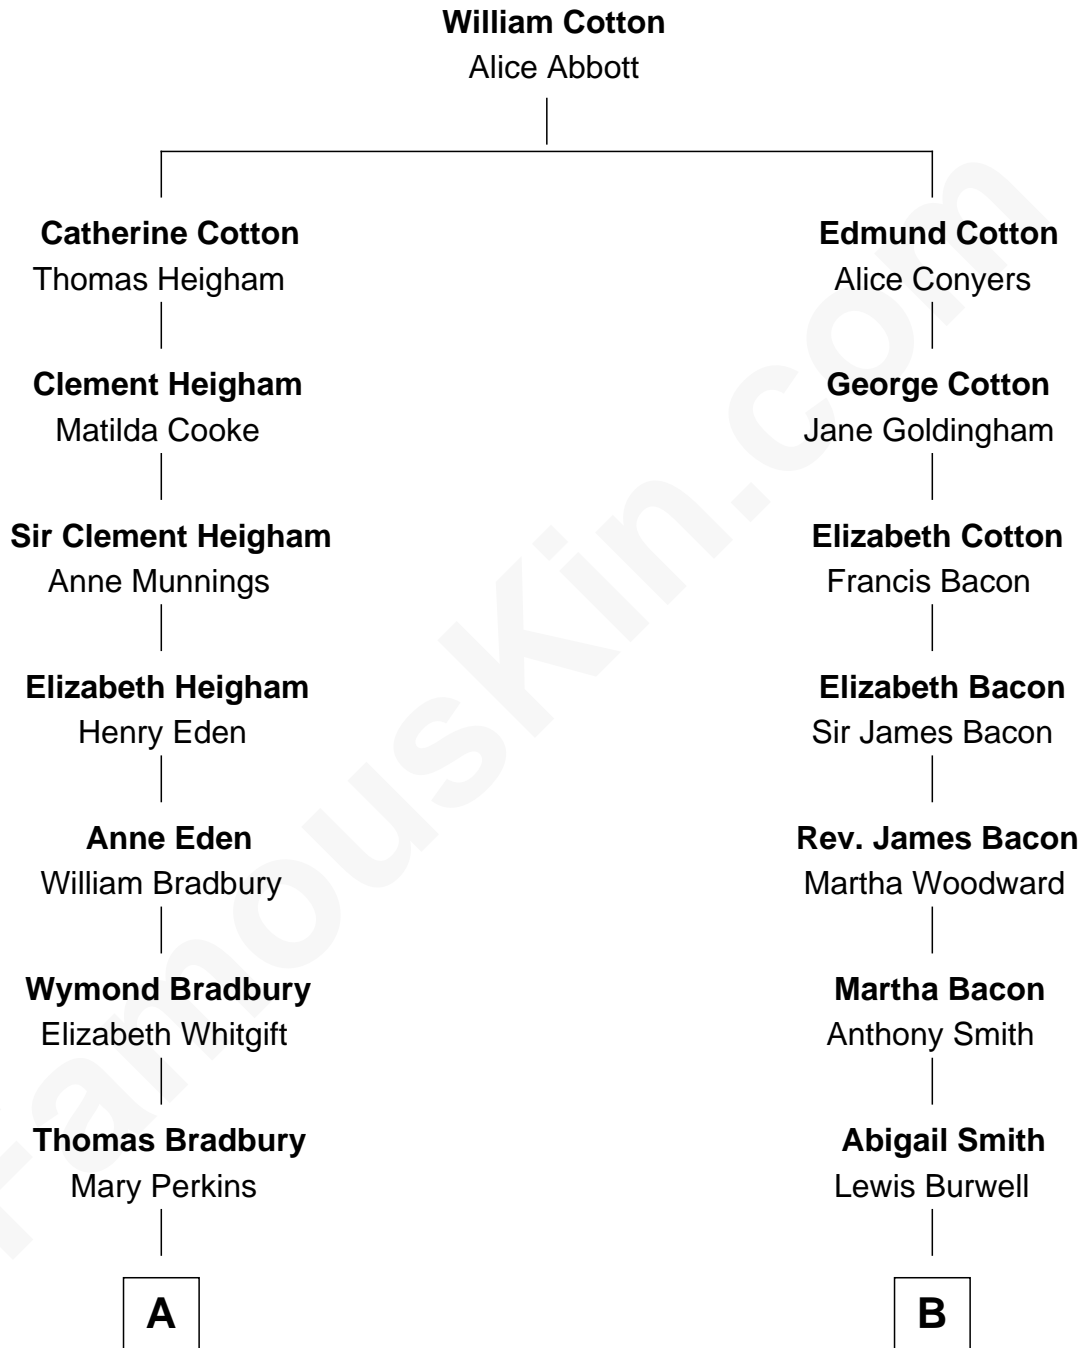

FamousKin.com Relationship Chart of

Owen Brewster

54th Governor of Maine

9th cousin 7 times removed of

Thomas Nelson

Signer of the Declaration of Independence

A

Judith Bradbury

Caleb Moody

Caleb Moody

Ruth Morse

Eleanor Moody

James Bridges

Col. Moody Bridges

Naamah Frye

Isaac Bridges