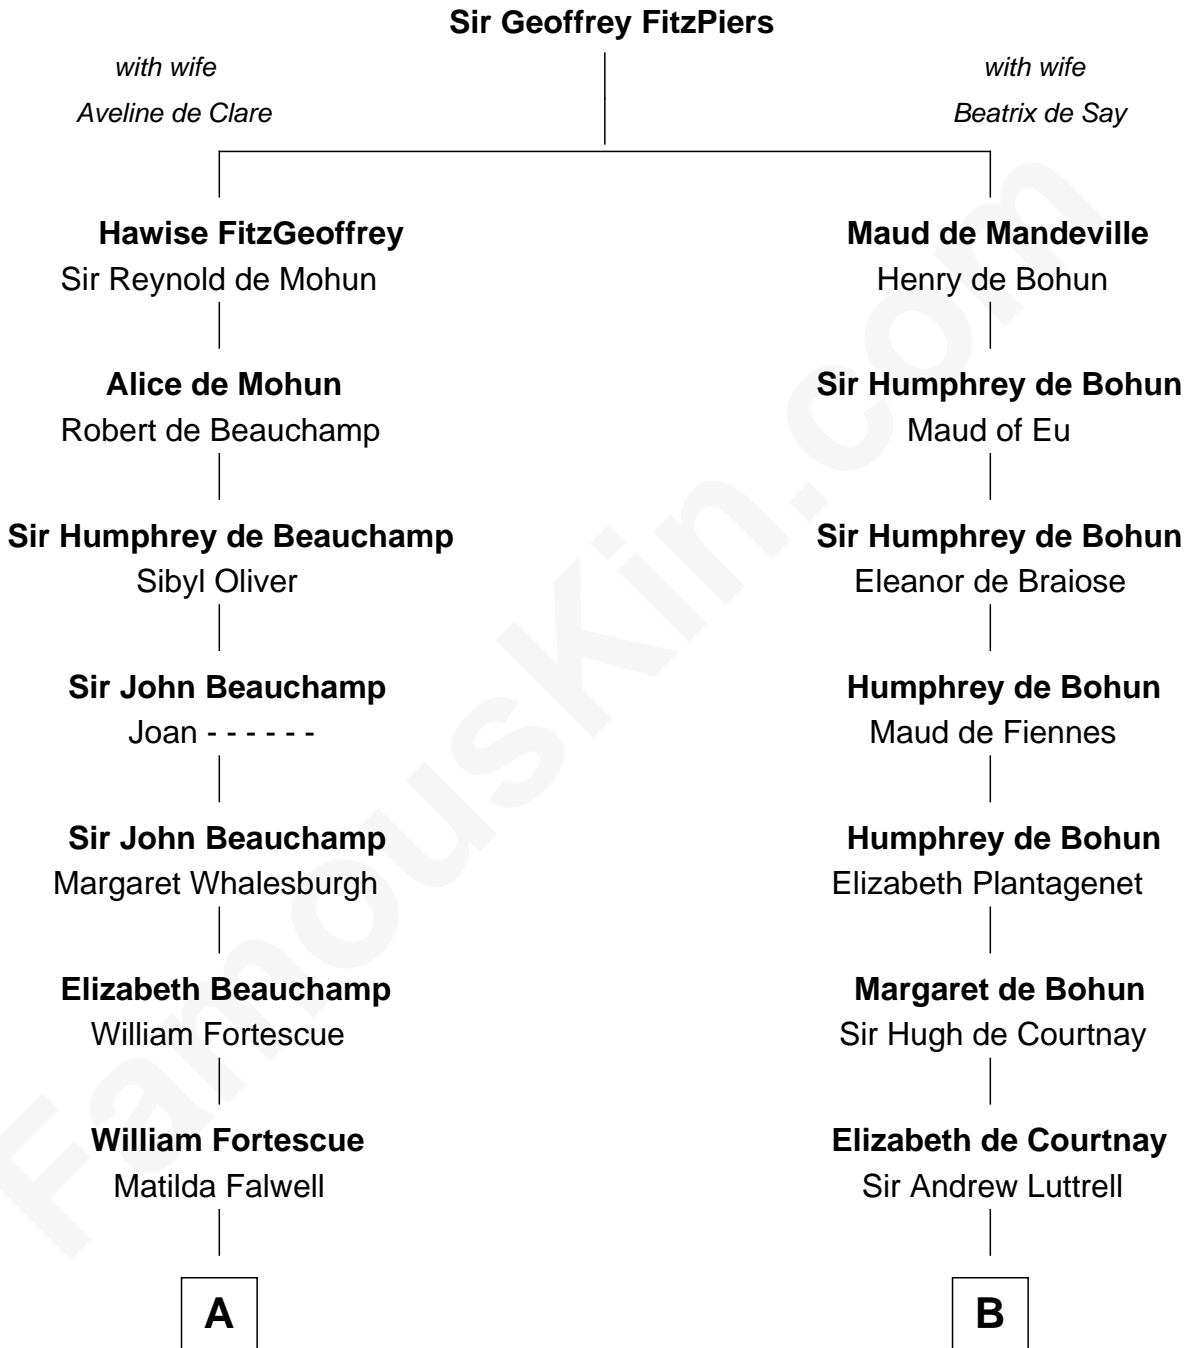

# FamousKin.com Relationship Chart of

**Owen Brewster**

*54th Governor of Maine*

19th cousin 2 times removed of

**General William Whipple**

*Signer of the Declaration of Independence*

**C**

**Martha Stetson**  
Morgan Brewster

**William Brewster**  
Christina Briggs

**Abiatha B. Brewster**  
Clara Warren

**William Edmund Brewster**  
Carrie S. Bridges

**Owen Brewster**  
*54th Governor of Maine*

**D**

**Joanna Appleton**  
Matthew Whipple

**William Whipple**  
Mary Cutts

**General William Whipple**  
*Signer of Declaration of Independence*

FamousKin.com