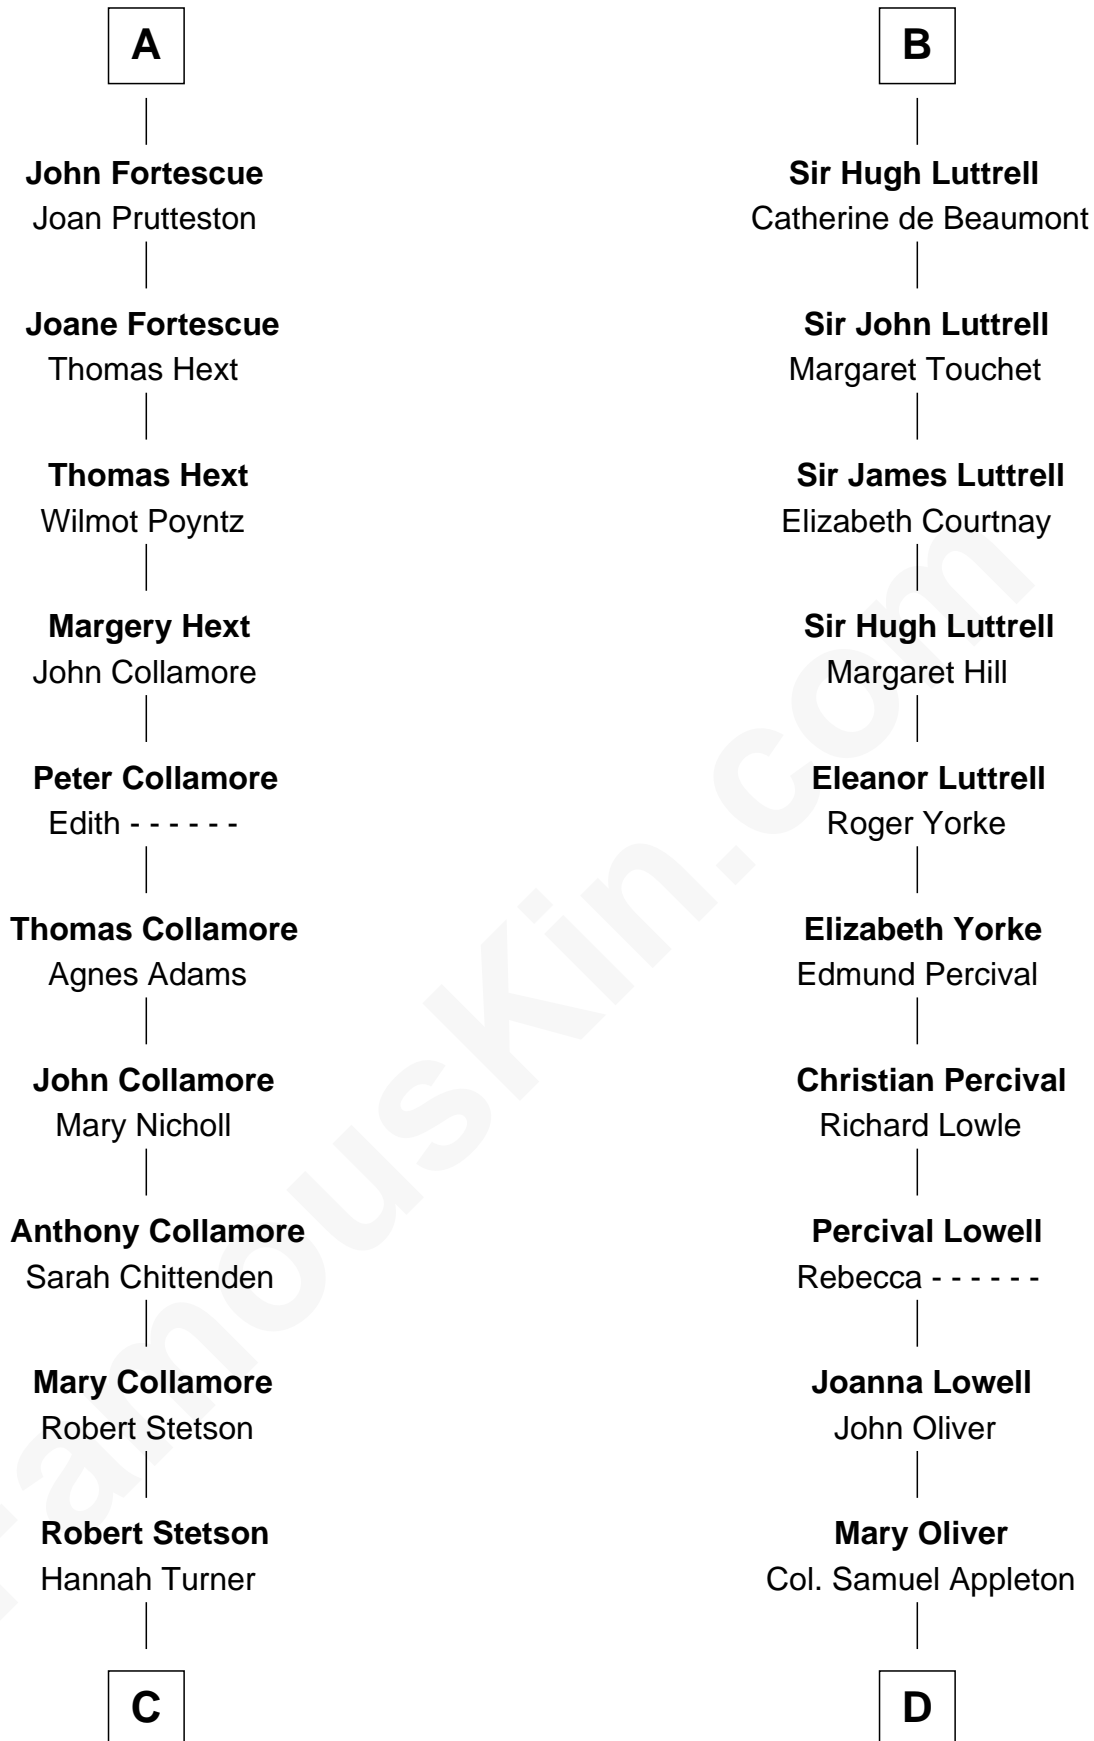

# FamousKin.com Relationship Chart of

**Owen Brewster**

*54th Governor of Maine*

19th cousin 2 times removed of

**General William Whipple**

*Signer of the Declaration of Independence*

**C**

**Martha Stetson**  
Morgan Brewster

**William Brewster**  
Christina Briggs

**Abiatha B. Brewster**  
Clara Warren

**William Edmund Brewster**  
Carrie S. Bridges

**Owen Brewster**  
*54th Governor of Maine*

**D**

**Joanna Appleton**  
Matthew Whipple

**William Whipple**  
Mary Cutts

**General William Whipple**  
*Signer of Declaration of Independence*

FamousKin.com