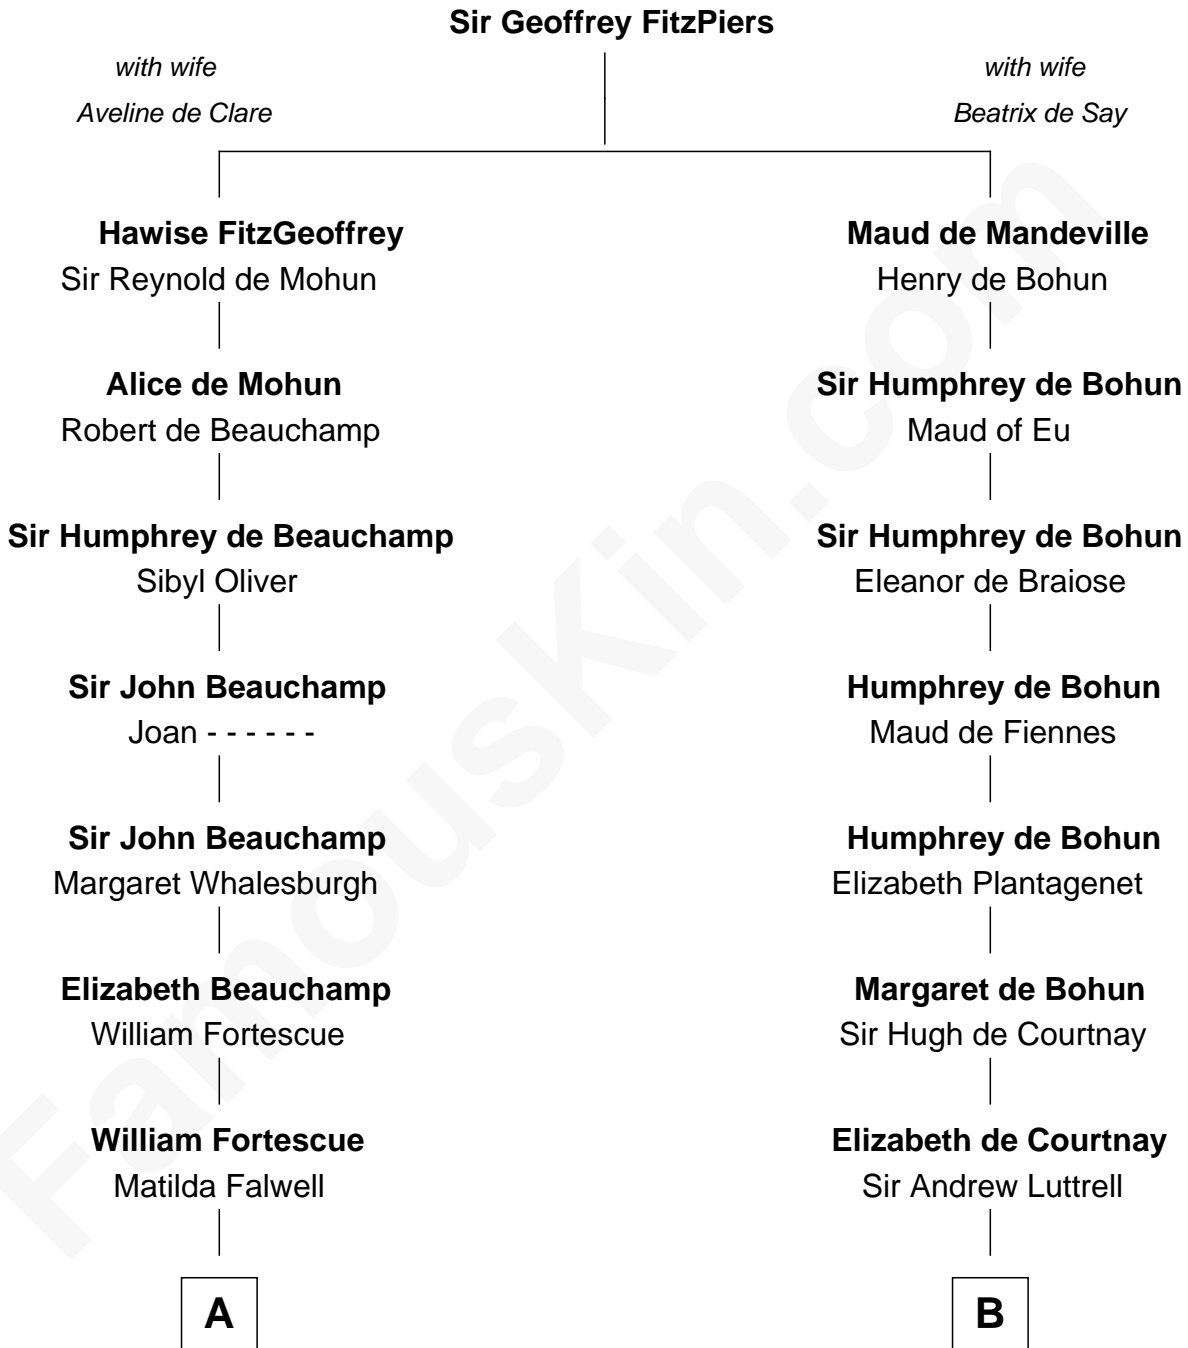

FamousKin.com Relationship Chart of

Owen Brewster

54th Governor of Maine

18th cousin 3 times removed of

Caleb Brewster

Member of the Culper Spy Ring during the American Revolution

C

Martha Stetson
Morgan Brewster

William Brewster
Christina Briggs

Abiatha B. Brewster
Clara Warren

William Edmund Brewster
Carrie S. Bridges

Owen Brewster
54th Governor of Maine

D

Benjamin Brewster
Sarah Biggs

Caleb Brewster
Member of the Culper Spy Ring