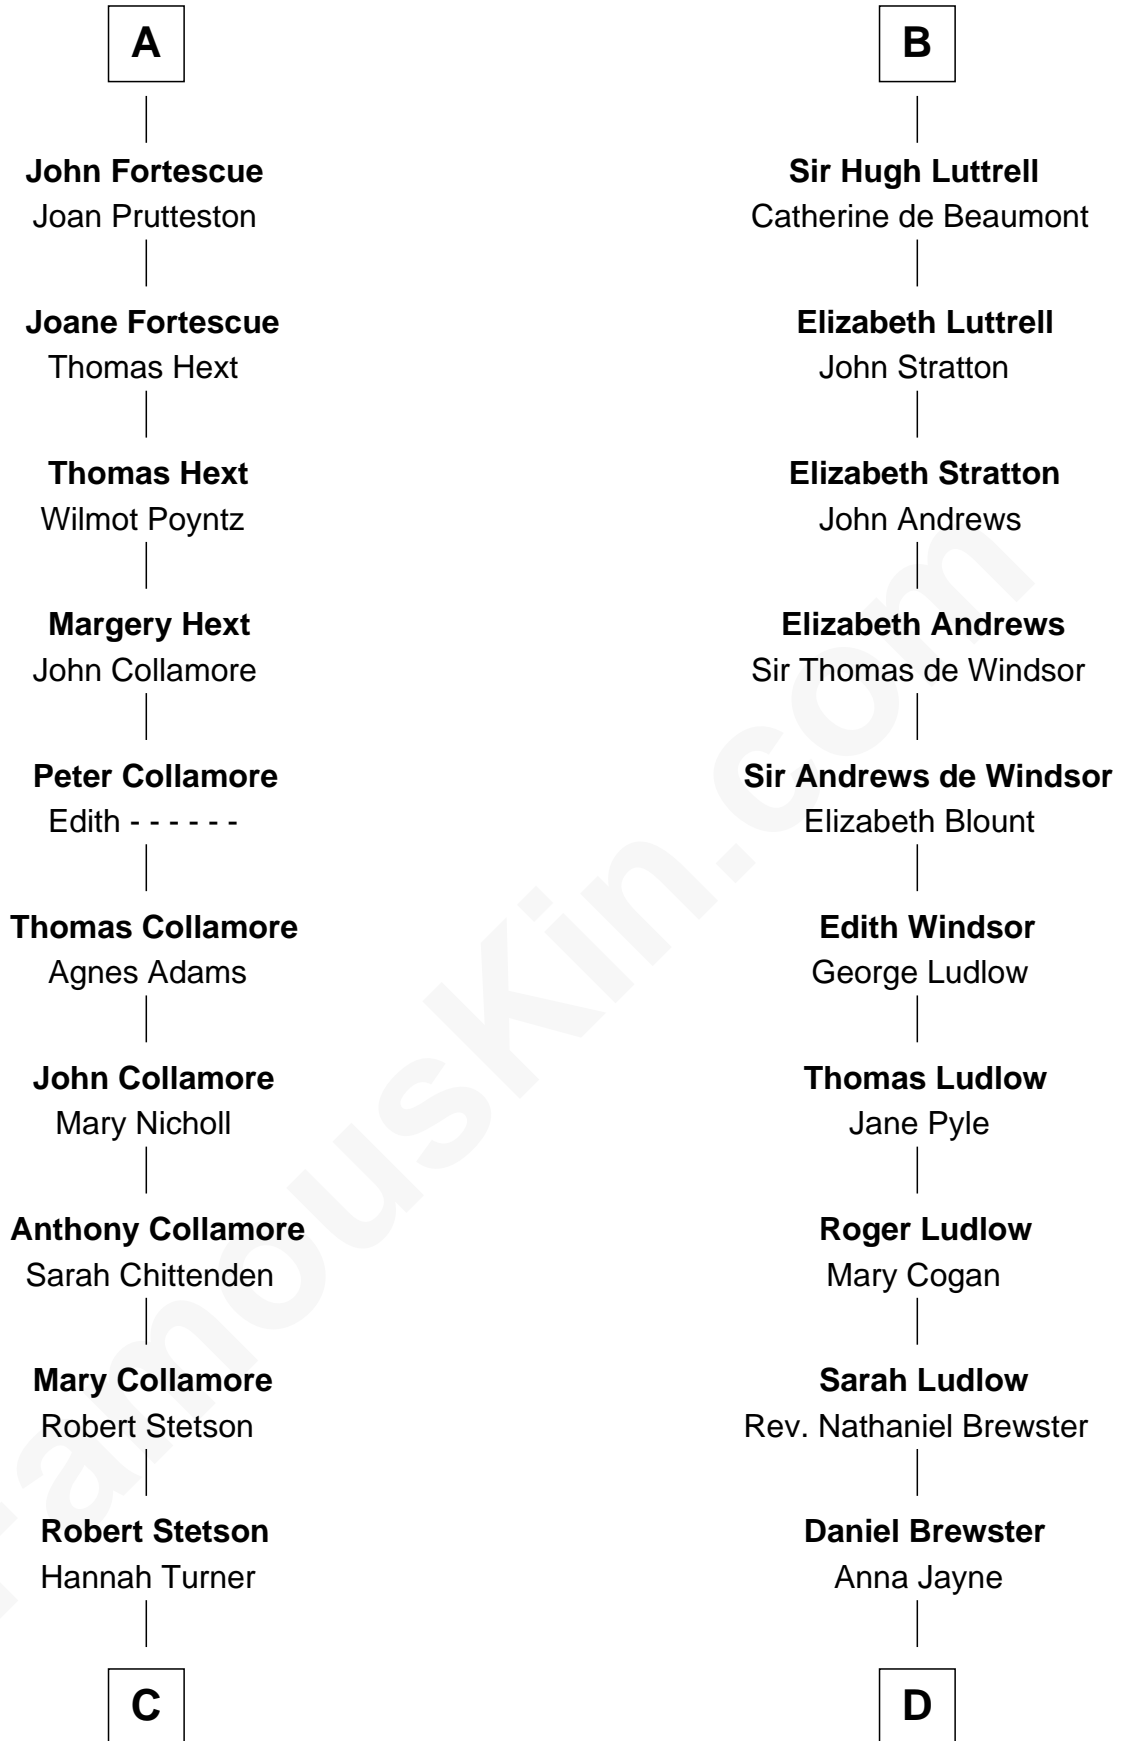

FamousKin.com Relationship Chart of

Owen Brewster

54th Governor of Maine

18th cousin 3 times removed of

Caleb Brewster

Member of the Culper Spy Ring during the American Revolution

C

Martha Stetson
Morgan Brewster

William Brewster
Christina Briggs

Abiatha B. Brewster
Clara Warren

William Edmund Brewster
Carrie S. Bridges

Owen Brewster
54th Governor of Maine

D

Benjamin Brewster
Sarah Biggs

Caleb Brewster
Member of the Culper Spy Ring