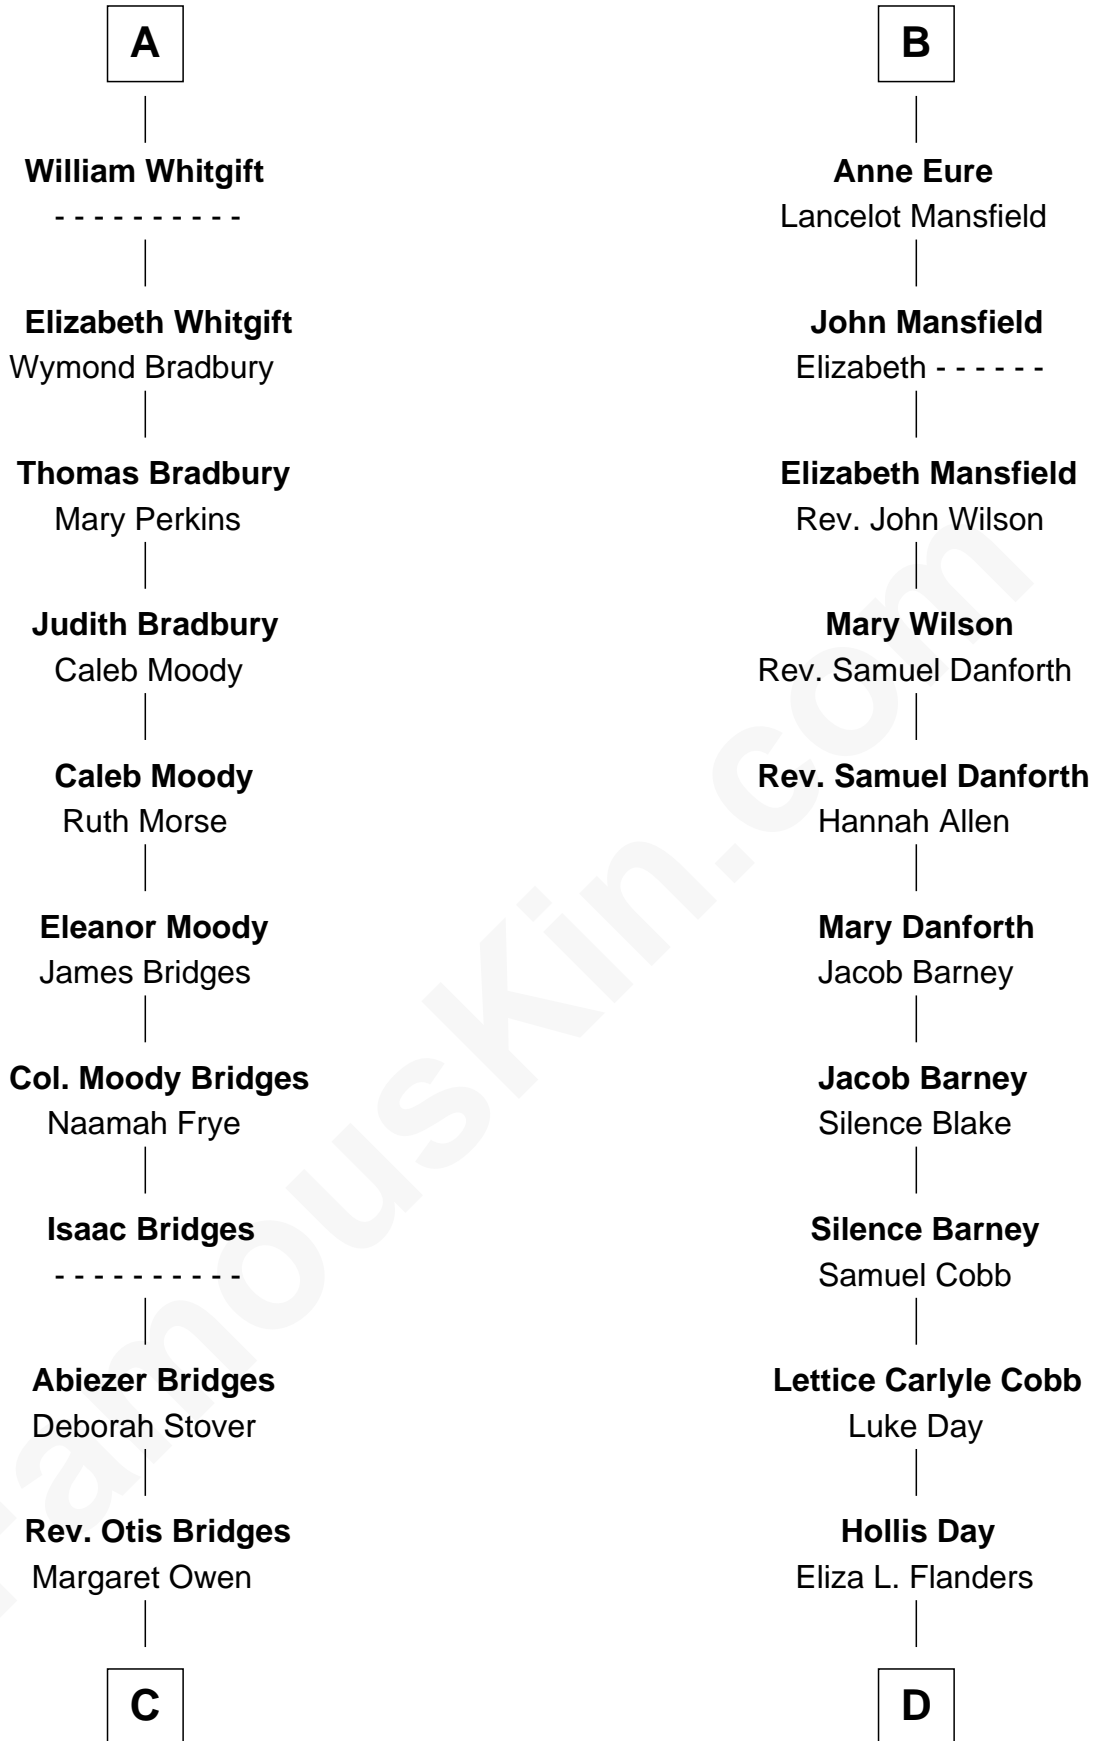

FamousKin.com Relationship Chart of

Owen Brewster

54th Governor of Maine

19th cousin of

Sandra Day O'Connor

First Female U.S. Supreme Court Justice

Sir William de Aton

Isabel de Percy

Muriel Hastings

Sir William Eure

Elizabeth Willoughby

Sir Ralph Eure

Margery Bowes

B

C

Owen W. Bridges

Lydia A. -----

Carrie S. Bridges

William Edmund Brewster

Owen Brewster

54th Governor of Maine

D

Henry Clay Day

Alice Edith Hilton