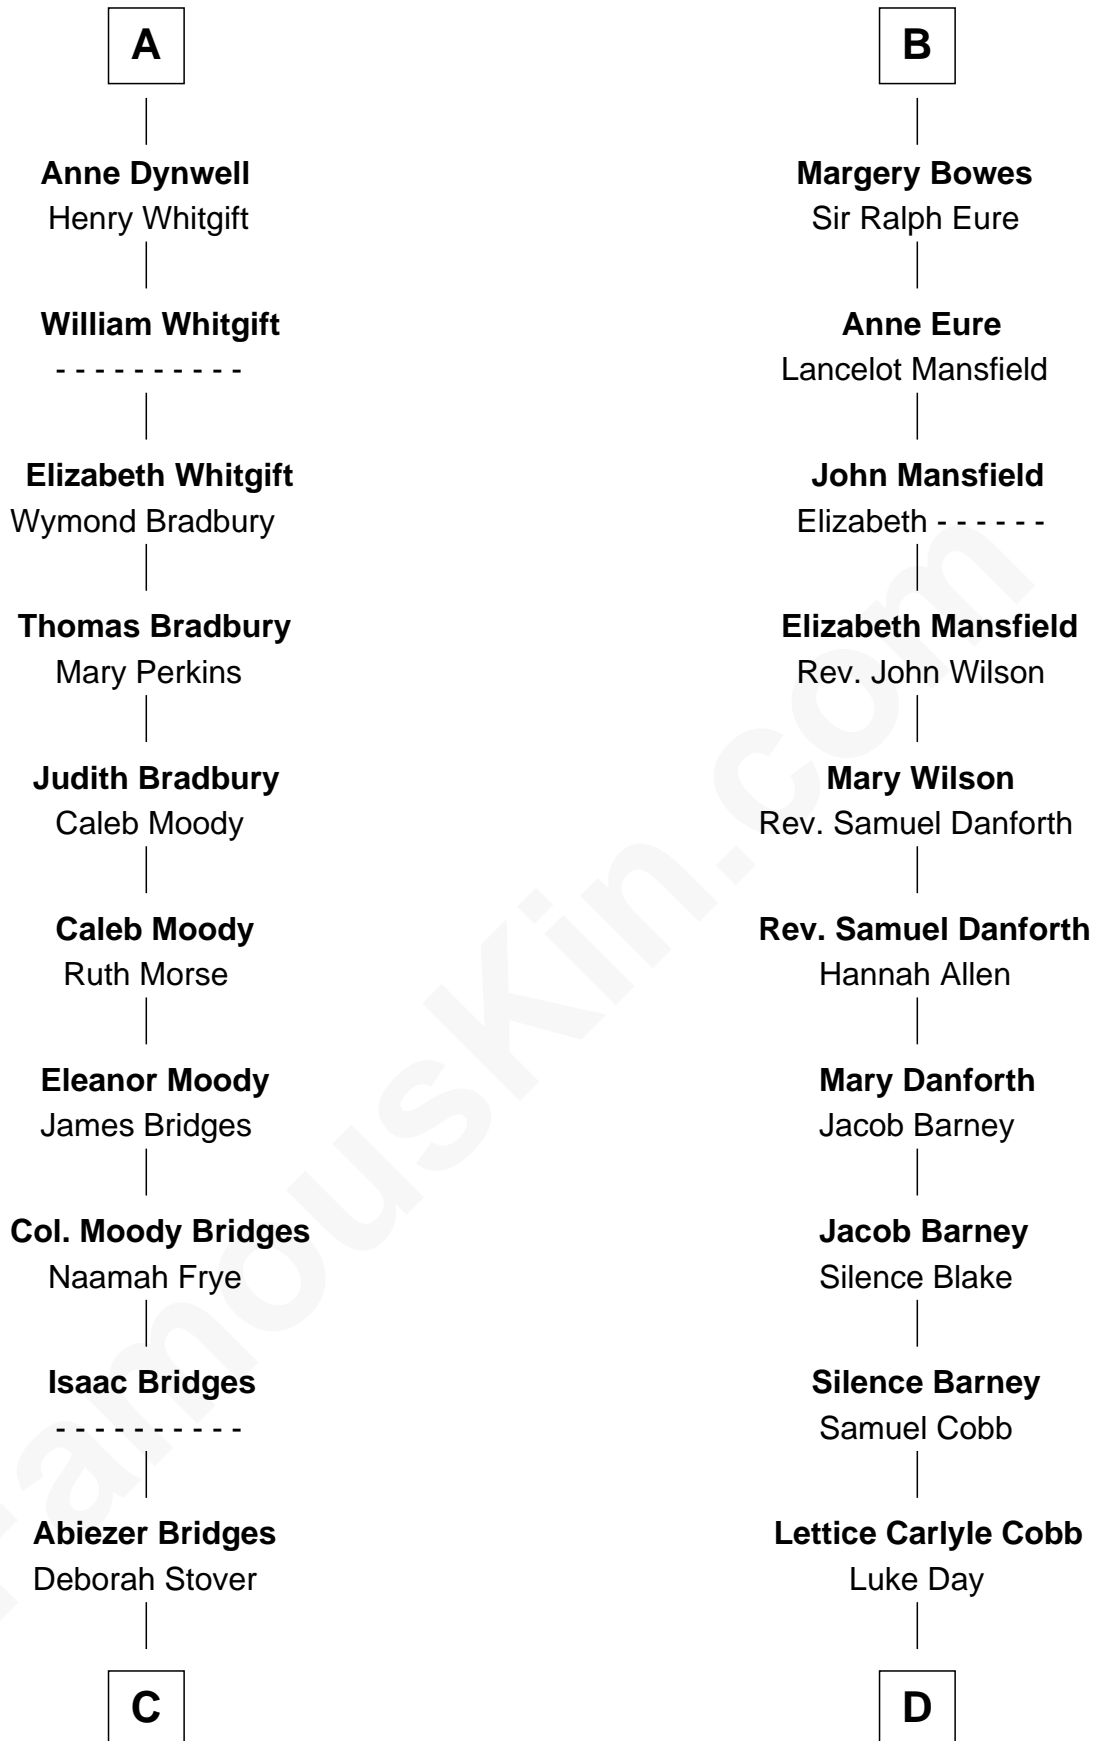

FamousKin.com Relationship Chart of

Owen Brewster

54th Governor of Maine

20th cousin of

Sandra Day O'Connor

First Female U.S. Supreme Court Justice

C

Rev. Otis Bridges

Margaret Owen

Owen W. Bridges

Lydia A. - - - - -

Carrie S. Bridges

William Edmund Brewster

Owen Brewster

54th Governor of Maine

D

Hollis Day

Eliza L. Flanders

Henry Clay Day

Alice Edith Hilton

Henry R. Day

Ada Mae Wilkey

Sandra Day O'Connor

U.S. Supreme Court Justice