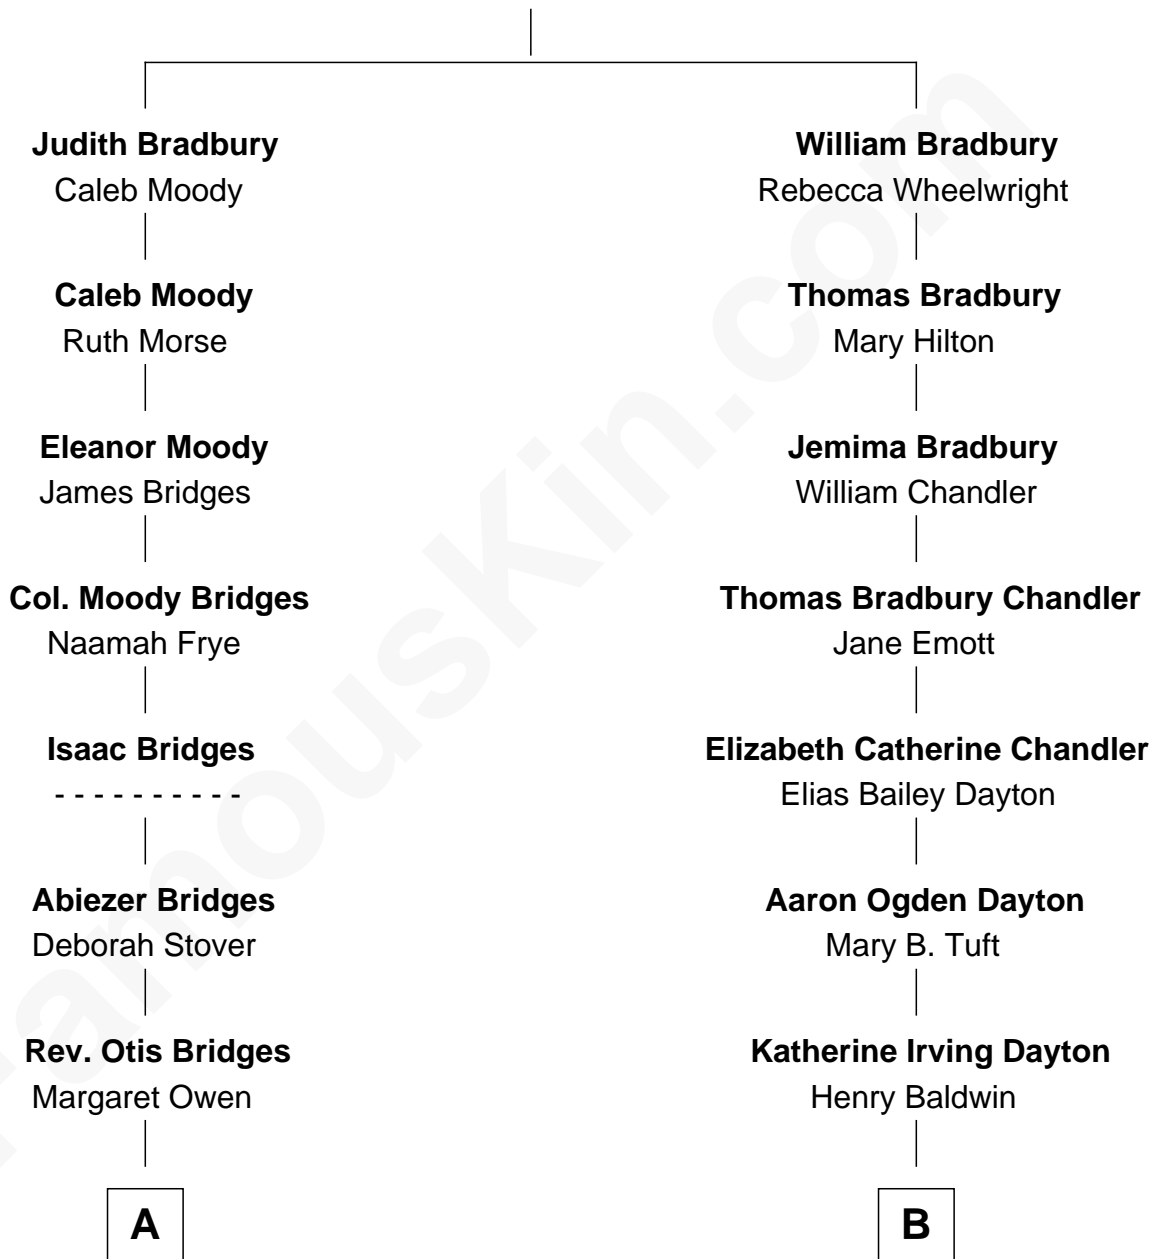

FamousKin.com Relationship Chart of

Owen Brewster

54th Governor of Maine

9th cousin 1 time removed of

Christopher Reeve

Movie Actor

Thomas Bradbury

Mary Perkins

A

Owen W. Bridges

Lydia A. -----

Carrie S. Bridges

William Edmund Brewster

Owen Brewster

54th Governor of Maine

B