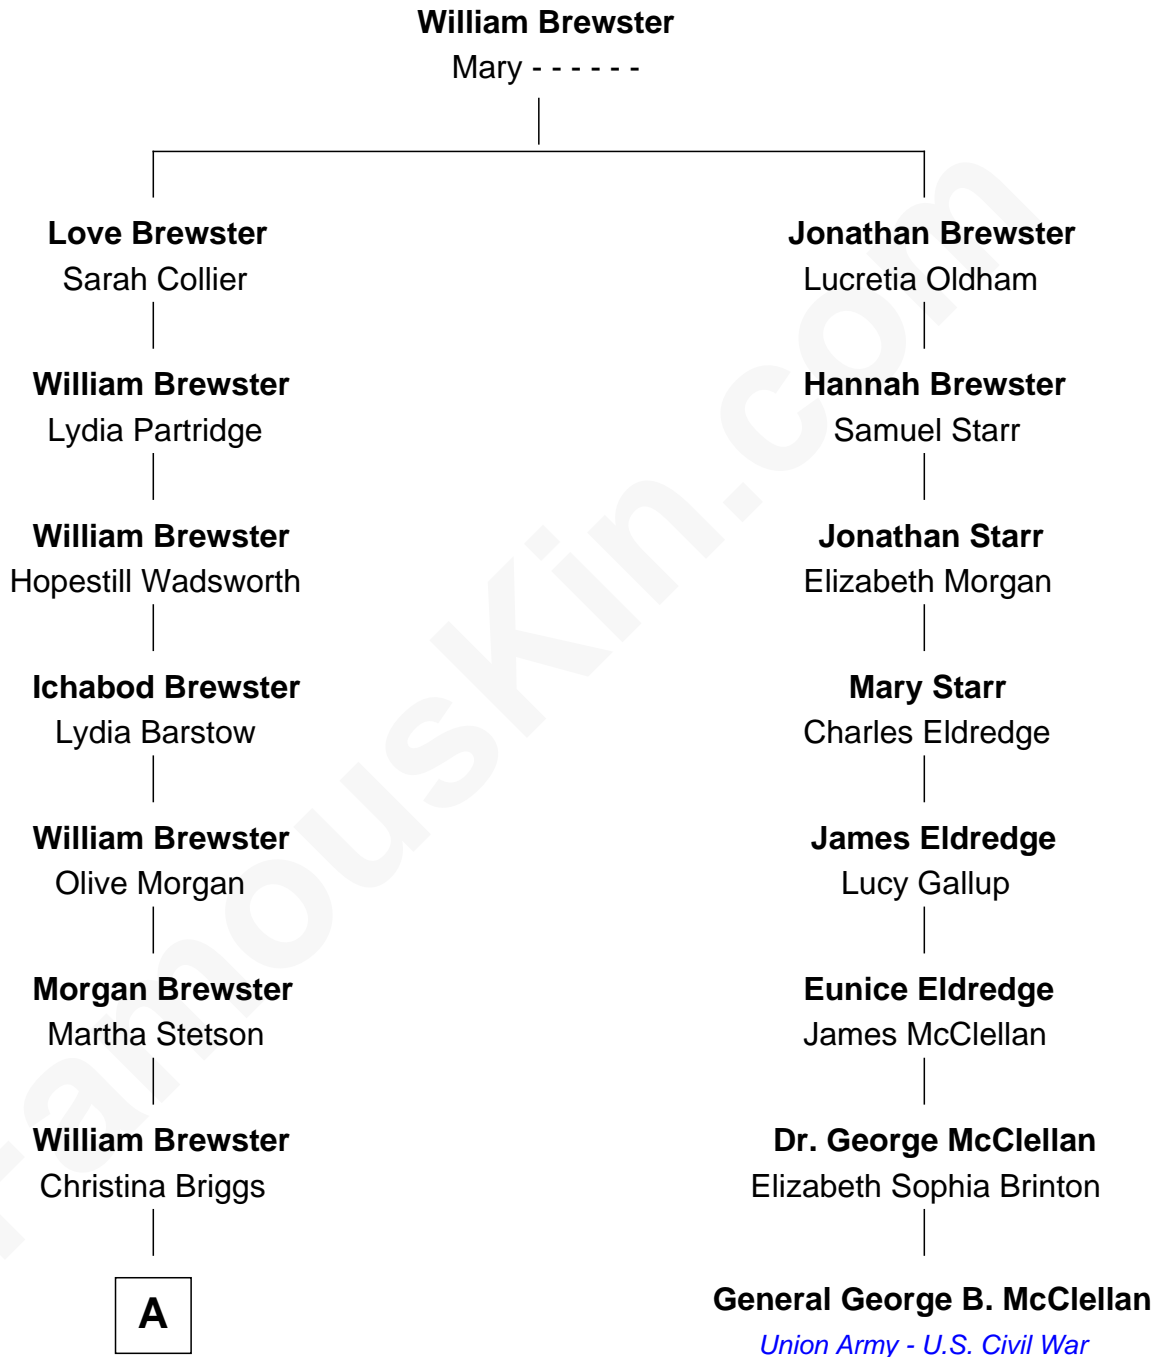

FamousKin.com Relationship Chart of

Owen Brewster

54th Governor of Maine

7th cousin 2 times removed of

General George B. McClellan

Union Army - U.S. Civil War

A

—
Abiatha B. Brewster

Clara Warren

—
William Edmund Brewster

Carrie S. Bridges

—
Owen Brewster

54th Governor of Maine

FamousKin.com