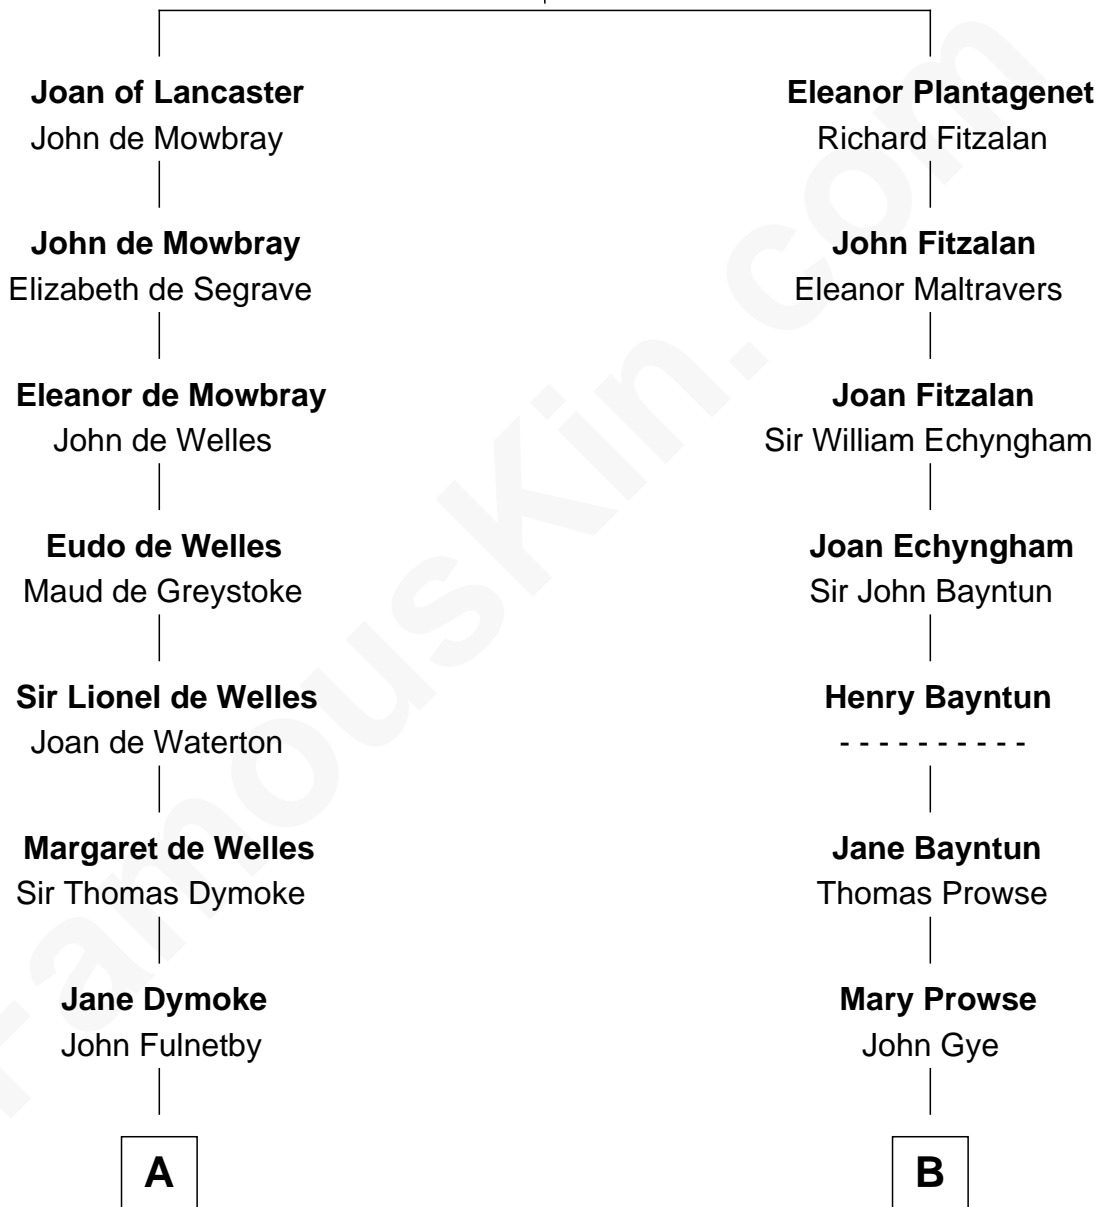

# FamousKin.com Relationship Chart of

**Owen Brewster**

*54th Governor of Maine*

19th cousin 2 times removed of

**Barbara (Pierce) Bush**

*First Lady of President George H.W. Bush*

**Henry Plantagenet**  
Maud de Chaworth

**C**

**Abiezer Bridges**

Deborah Stover

**Rev. Otis Bridges**

Margaret Owen

**Owen W. Bridges**

Lydia A. -----

**Carrie S. Bridges**

William Edmund Brewster

**Owen Brewster**

*54th Governor of Maine*

**D**

**Scott Pierce**

Mabel Marvin

**Marvin Pierce**

Pauline Robinson