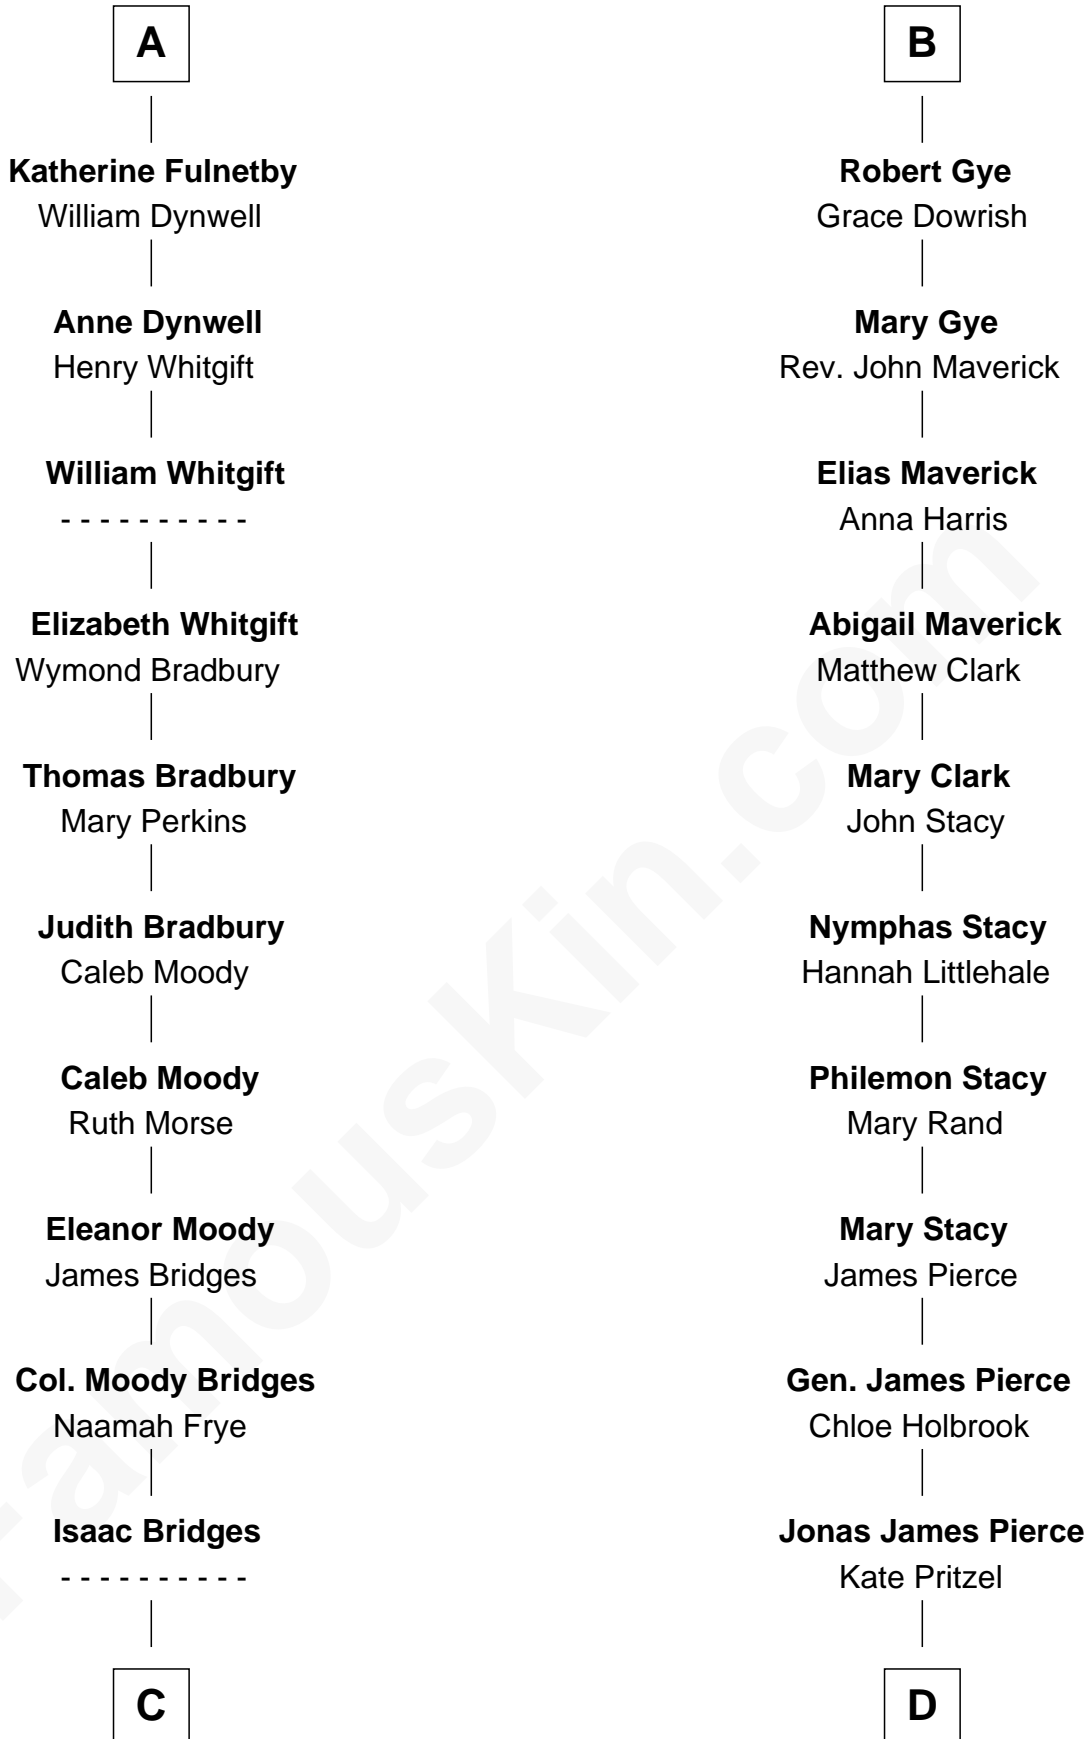

# FamousKin.com Relationship Chart of

**Owen Brewster**

*54th Governor of Maine*

19th cousin 2 times removed of

**Barbara (Pierce) Bush**

*First Lady of President George H.W. Bush*

**Henry Plantagenet**  
Maud de Chaworth

**C**

**Abiezer Bridges**

Deborah Stover

**Rev. Otis Bridges**

Margaret Owen

**Owen W. Bridges**

Lydia A. -----

**Carrie S. Bridges**

William Edmund Brewster

**Owen Brewster**

*54th Governor of Maine*

**D**

**Scott Pierce**

Mabel Marvin

**Marvin Pierce**

Pauline Robinson

**Barbara (Pierce) Bush**

*First Lady of George H.W. Bush*

FamousKin.com