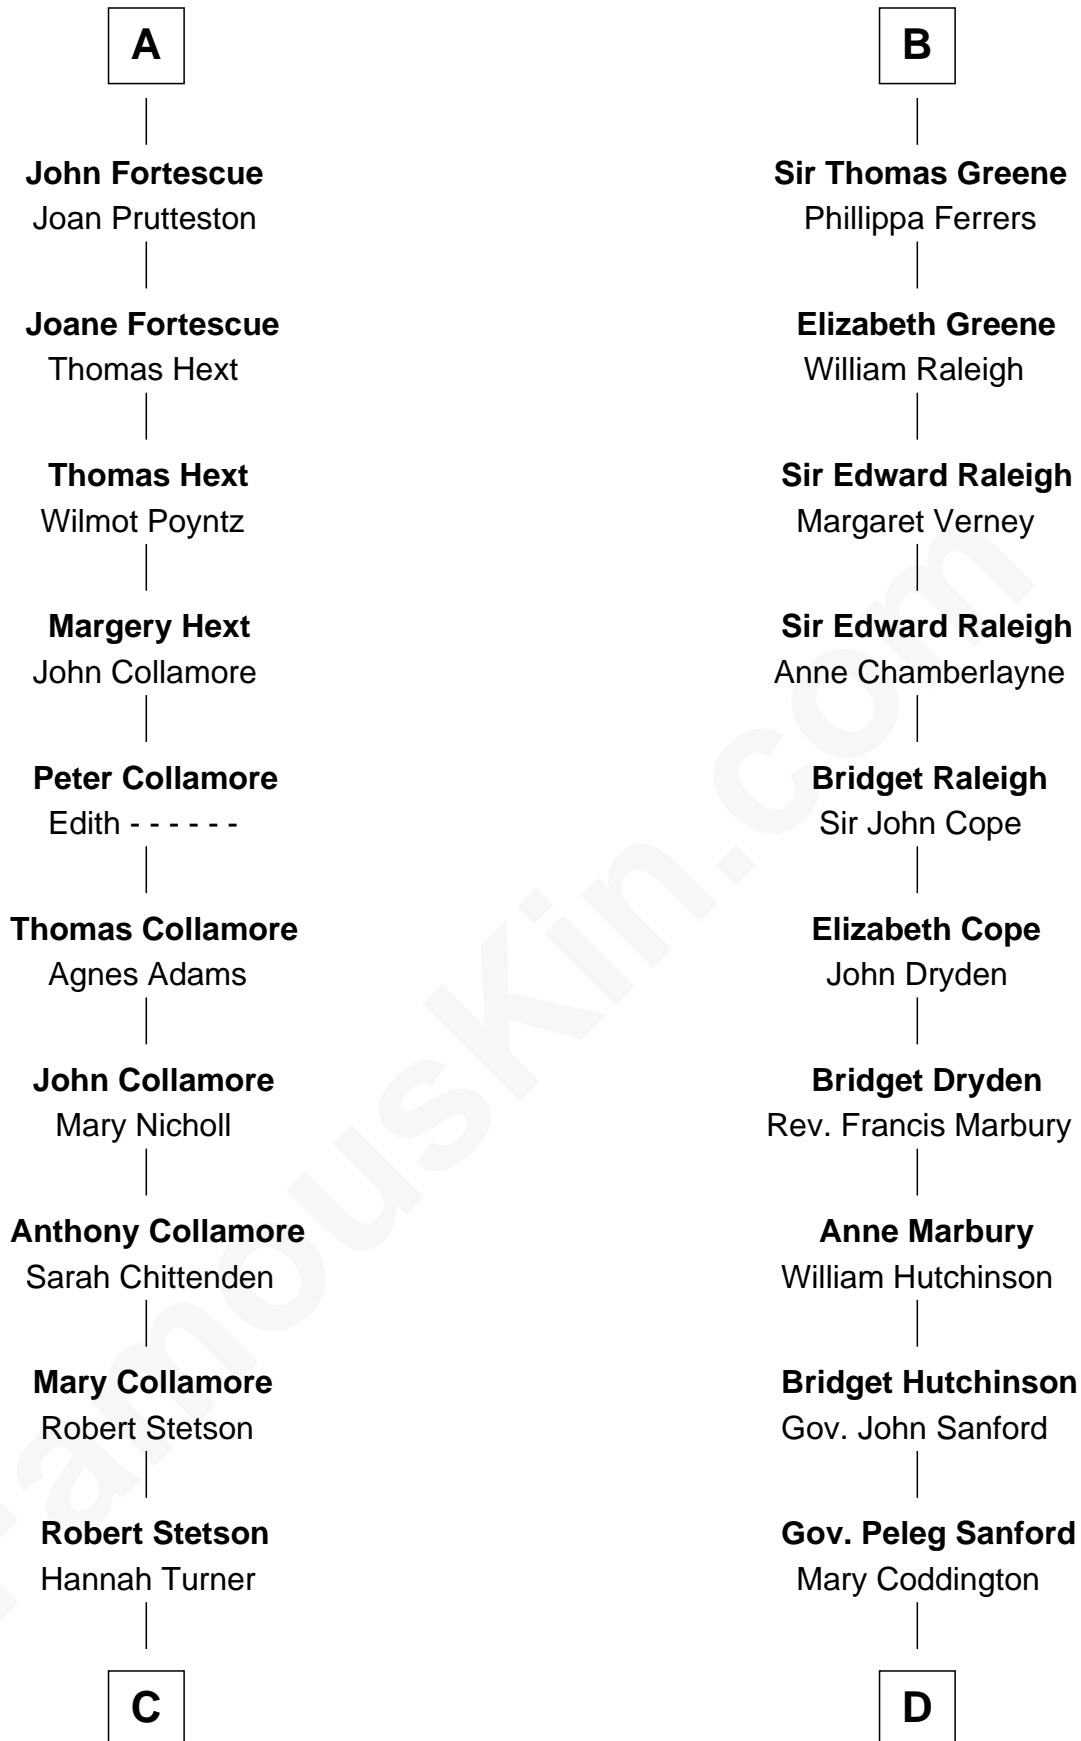

FamousKin.com Relationship Chart of

Owen Brewster

54th Governor of Maine

21st cousin of

Lucretia (Rudolph) Garfield

First Lady of President James Garfield

Sir Geoffrey FitzPiers

Aveline de Clare

C

Martha Stetson
Morgan Brewster

William Brewster
Christina Briggs

Abiatha B. Brewster
Clara Warren

William Edmund Brewster
Carrie S. Bridges

Owen Brewster
54th Governor of Maine

D

Anne Sanford
Capt. John Mason

Peleg Sanford Mason
Mary Stanton

Elijah Mason
Lucretia Greene

Arabella Greene Mason
Zebulon Rudolph

Lucretia (Rudolph) Garfield
First Lady of James Garfield