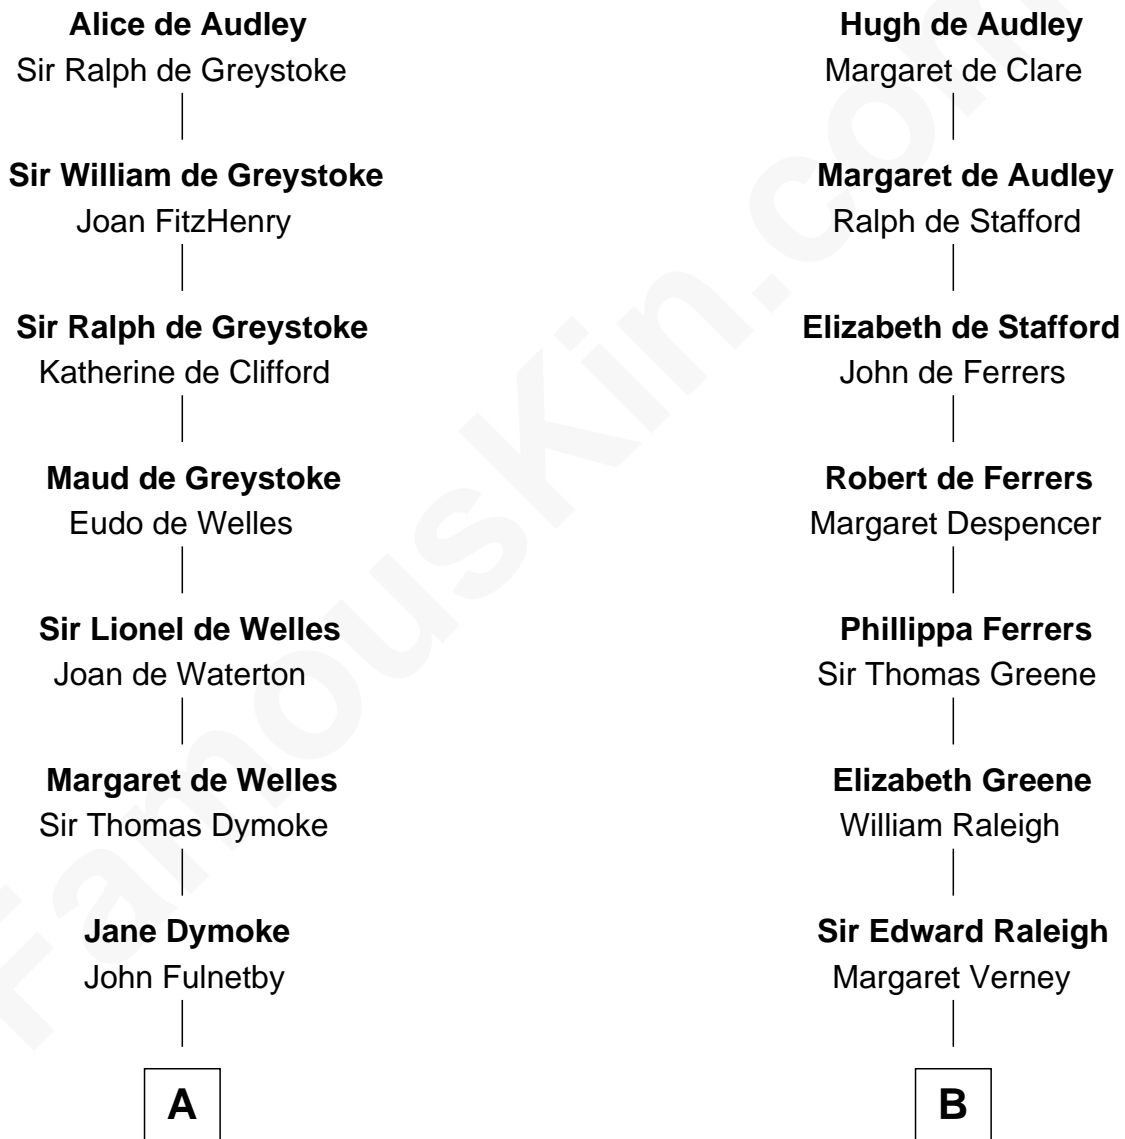

FamousKin.com Relationship Chart of

Owen Brewster

54th Governor of Maine

18th cousin 3 times removed of

Lucretia (Rudolph) Garfield

First Lady of President James Garfield

Sir Hugh I de Audley

Iseult de Mortimer

C

Abiezer Bridges
Deborah Stover

Rev. Otis Bridges
Margaret Owen

Owen W. Bridges
Lydia A. -----

Carrie S. Bridges
William Edmund Brewster

Owen Brewster
54th Governor of Maine

D

Arabella Greene Mason
Zebulon Rudolph

Lucretia (Rudolph) Garfield
First Lady of James Garfield

FamousKin.com