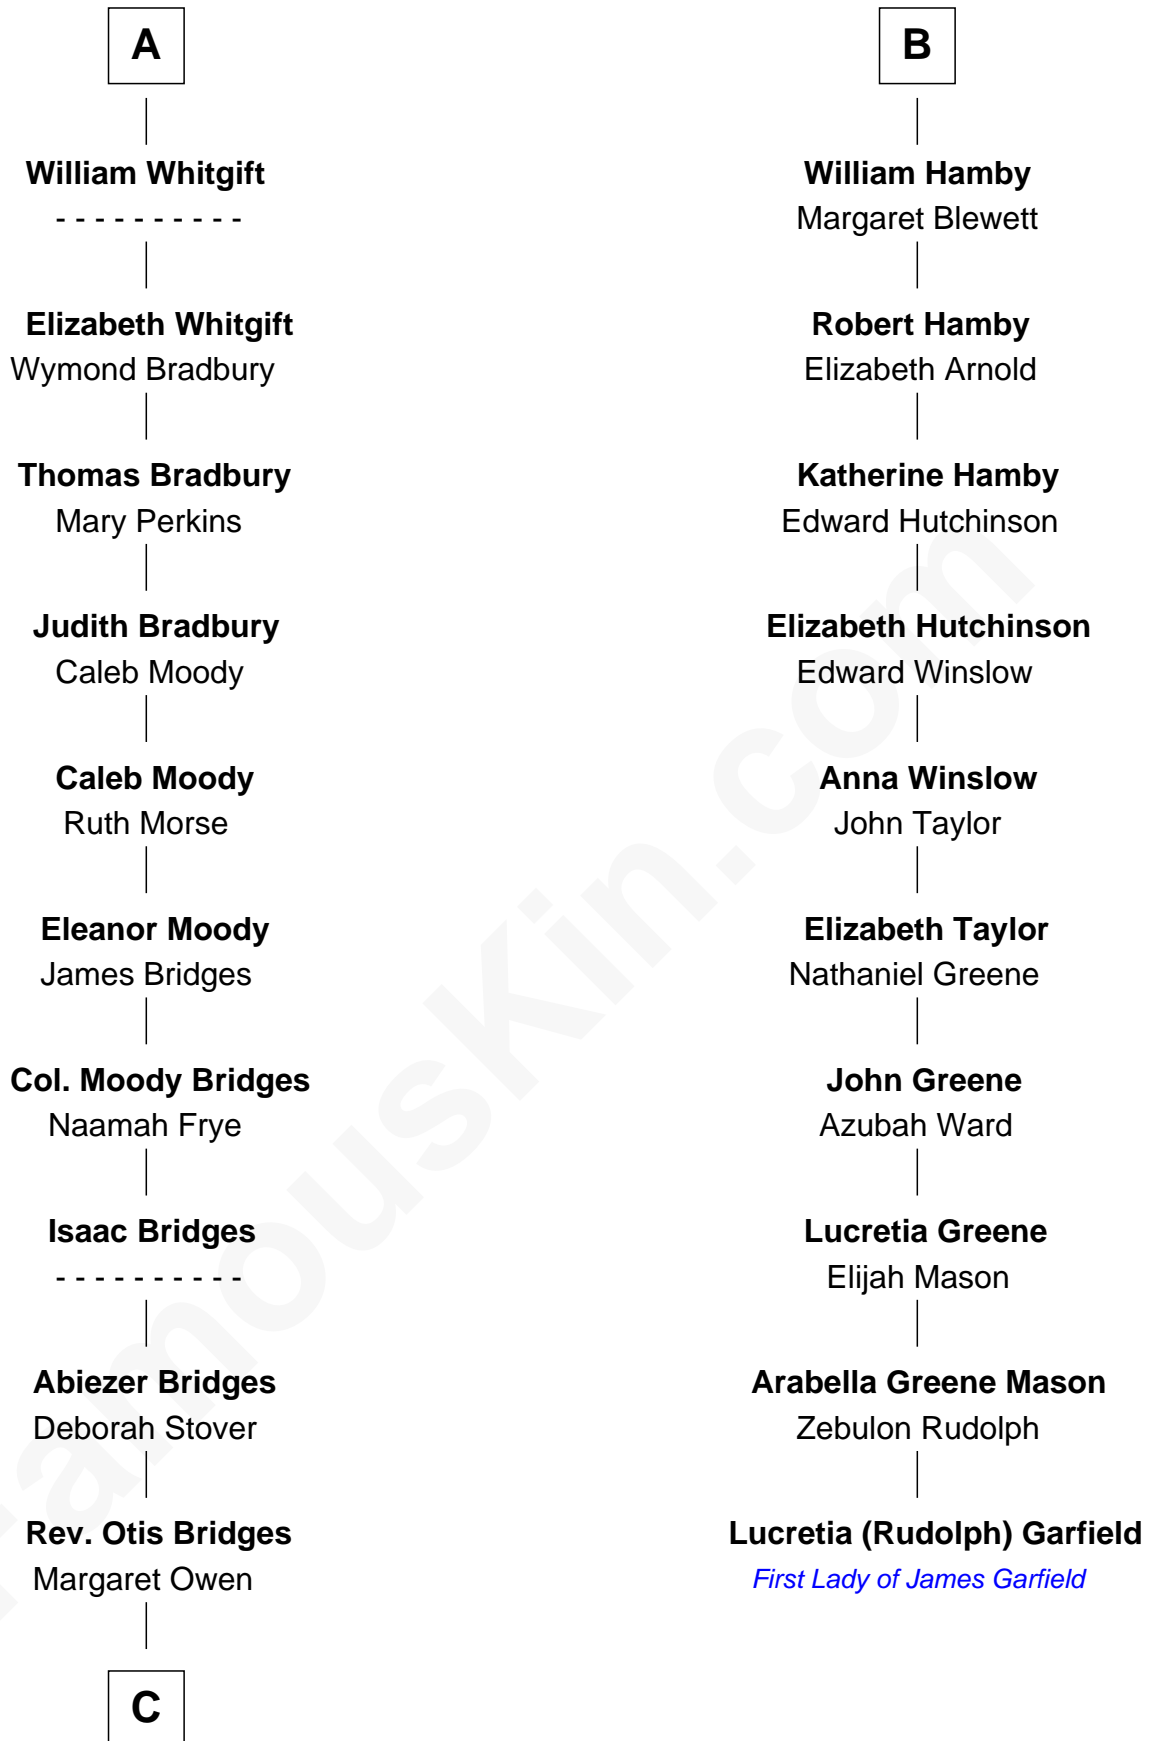

FamousKin.com Relationship Chart of

Owen Brewster

54th Governor of Maine

16th cousin 3 times removed of

Lucretia (Rudolph) Garfield

First Lady of President James Garfield

John de Welles

Maud de Roos

John de Welles
Eleanor de Mowbray

Eudo de Welles
Maud de Greystoke

Sir Lionel de Welles
Joan de Waterton

Margaret de Welles
Sir Thomas Dymoke

Jane Dymoke
John Fulnetby

Katherine Fulnetby
William Dynwell

Anne Dynwell
Henry Whitgift

A

Margery de Welles
Stephen le Scrope

Maude le Scrope
Sir Baldwin Freville

Margaret Freville
Sir Hugh Willoughby

Margery Willoughby
Sir Godfrey Hilton

Elizabeth Hilton
Richard Thimbleby

Anne Thimbleby
John Booth

Eleanor Booth
Edward Hamby

B

C

—
Owen W. Bridges

Lydia A. -----

—
Carrie S. Bridges
William Edmund Brewster

—
Owen Brewster
54th Governor of Maine

FamousKin.com