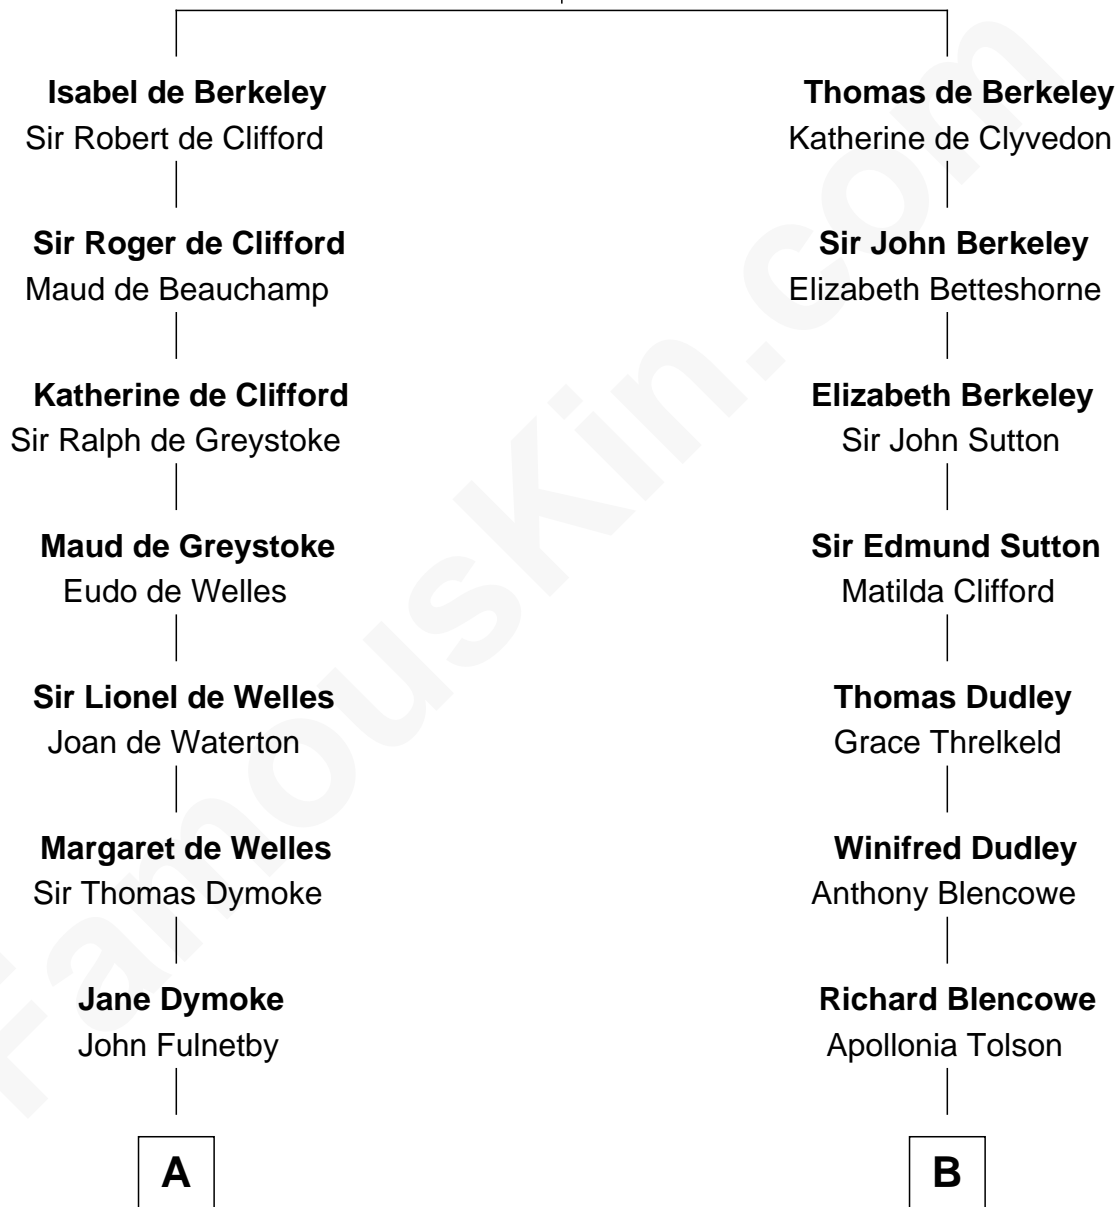

FamousKin.com Relationship Chart of

Owen Brewster

54th Governor of Maine

21st cousin of

Paris Hilton

Socialite and TV Personality

Sir Maurice de Berkeley

Eve la Zouche

William Edmund Brewster

Owen Brewster

54th Governor of Maine

D

William Thomas Barron

Mary Mulligan

Mary Adelaide Barron

Conrad Nicholson Hilton