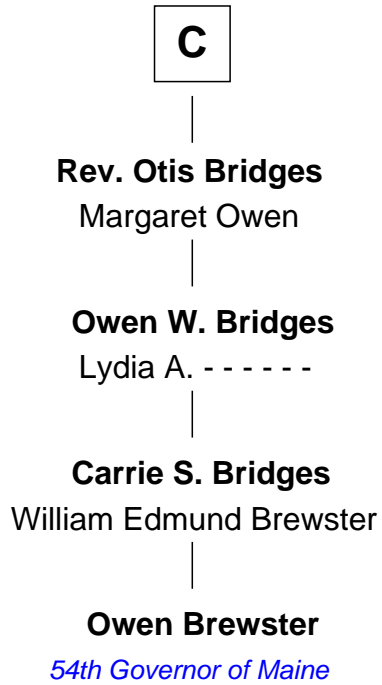

# FamousKin.com Relationship Chart of

**Owen Brewster**

*54th Governor of Maine*

14th cousin 6 times removed of

**George Mason**

*Father of the U.S. Bill of Rights*

**Sir Henry de Percy**

Idoine de Clifford

**Isabel de Percy**  
Sir William de Aton

**Elizabeth de Aton**  
Sir John Conyers

**Robert Conyers**  
Isabel Pert

**Joan Conyers**  
Sir Philip Dymoke

**Sir Thomas Dymoke**  
Margaret de Welles

**Jane Dymoke**  
John Fulnetby

**Katherine Fulnetby**  
William Dynwell

**A**

**Maude de Percy**  
Sir John de Neville

**Sir Ralph Neville**  
Margaret de Stafford

**Philippe Neville**  
Sir Thomas Dacre

**Joan Dacre**  
Thomas Clifford

**Matilda Clifford**  
Sir Edmund Sutton

**Thomas Dudley**  
Grace Threlkeld

**Winifred Dudley**  
Anthony Blencowe

**B**

FamousKin.com