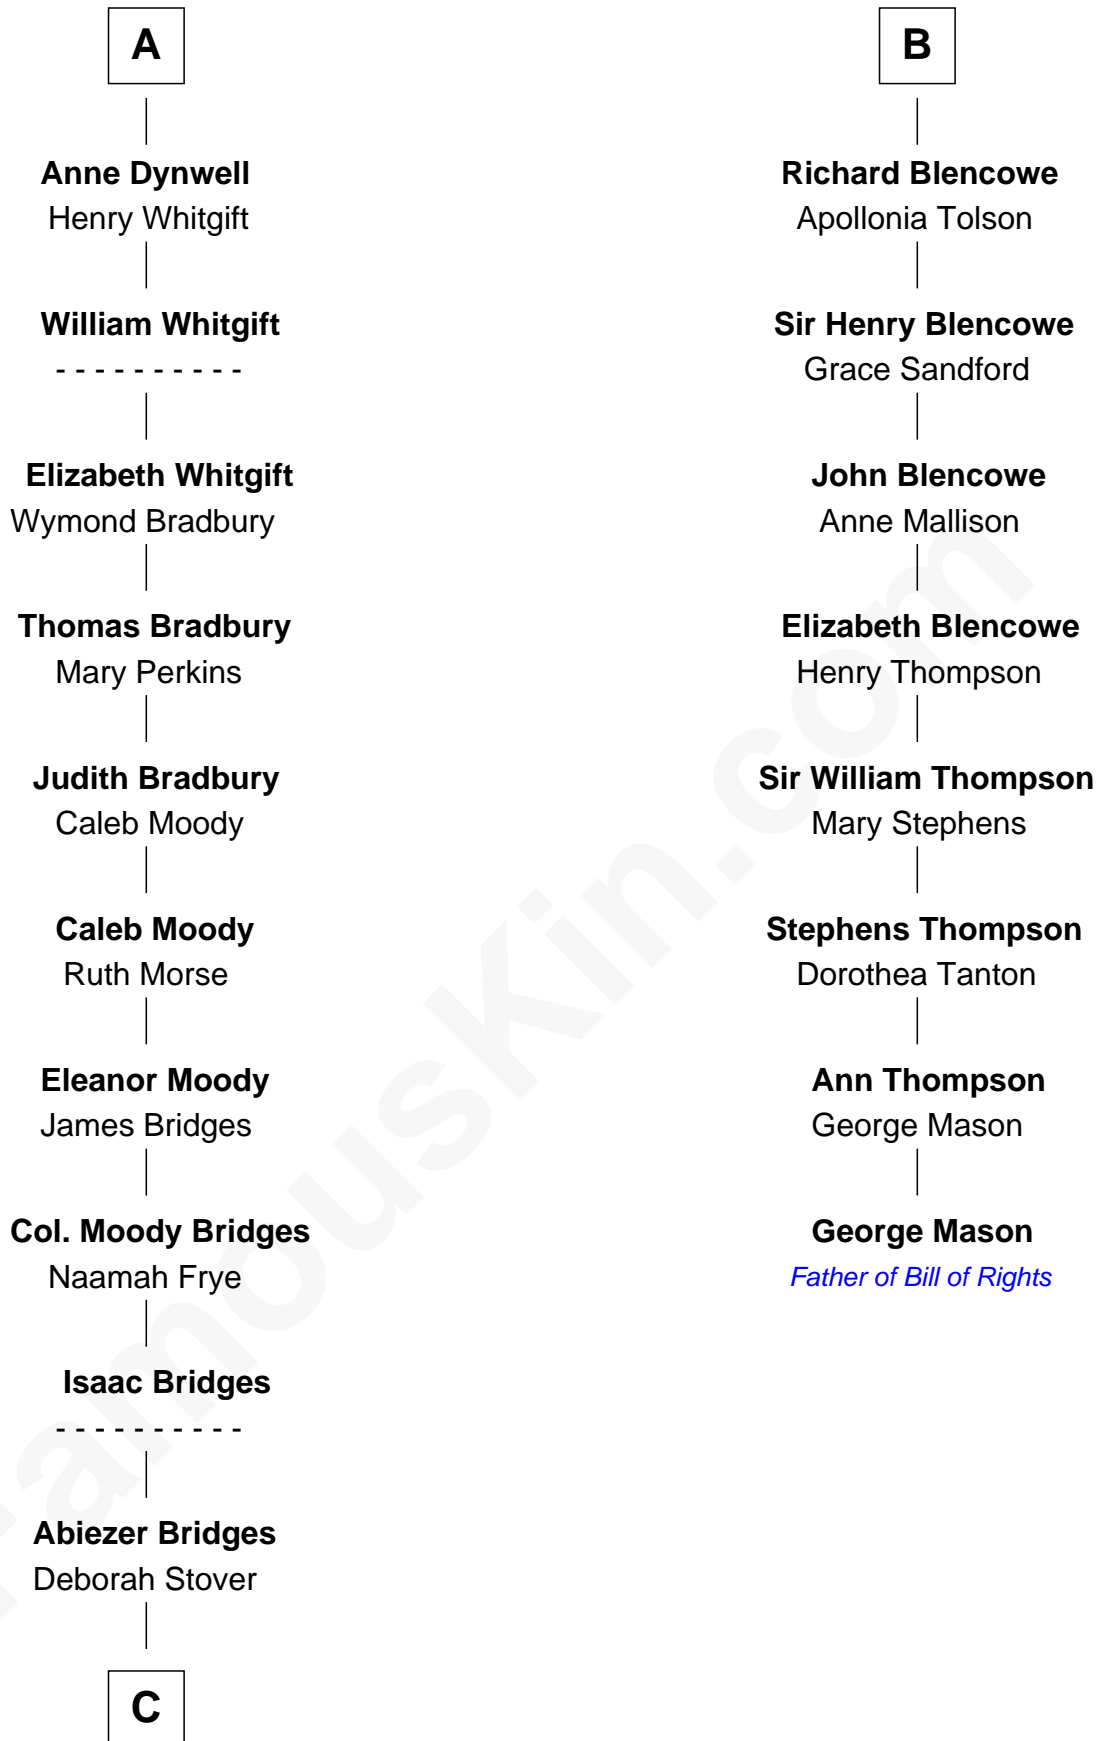

# FamousKin.com Relationship Chart of

**Owen Brewster**

*54th Governor of Maine*

14th cousin 6 times removed of

**George Mason**

*Father of the U.S. Bill of Rights*

**Sir Henry de Percy**

Idoine de Clifford

**Isabel de Percy**  
Sir William de Aton

**Elizabeth de Aton**  
Sir John Conyers

**Robert Conyers**  
Isabel Pert

**Joan Conyers**  
Sir Philip Dymoke

**Sir Thomas Dymoke**  
Margaret de Welles

**Jane Dymoke**  
John Fulnetby

**Katherine Fulnetby**  
William Dynwell

**A**

**Maude de Percy**  
Sir John de Neville

**Sir Ralph Neville**  
Margaret de Stafford

**Philippe Neville**  
Sir Thomas Dacre

**Joan Dacre**  
Thomas Clifford

**Matilda Clifford**  
Sir Edmund Sutton

**Thomas Dudley**  
Grace Threlkeld

**Winifred Dudley**  
Anthony Blencowe

**B**

FamousKin.com