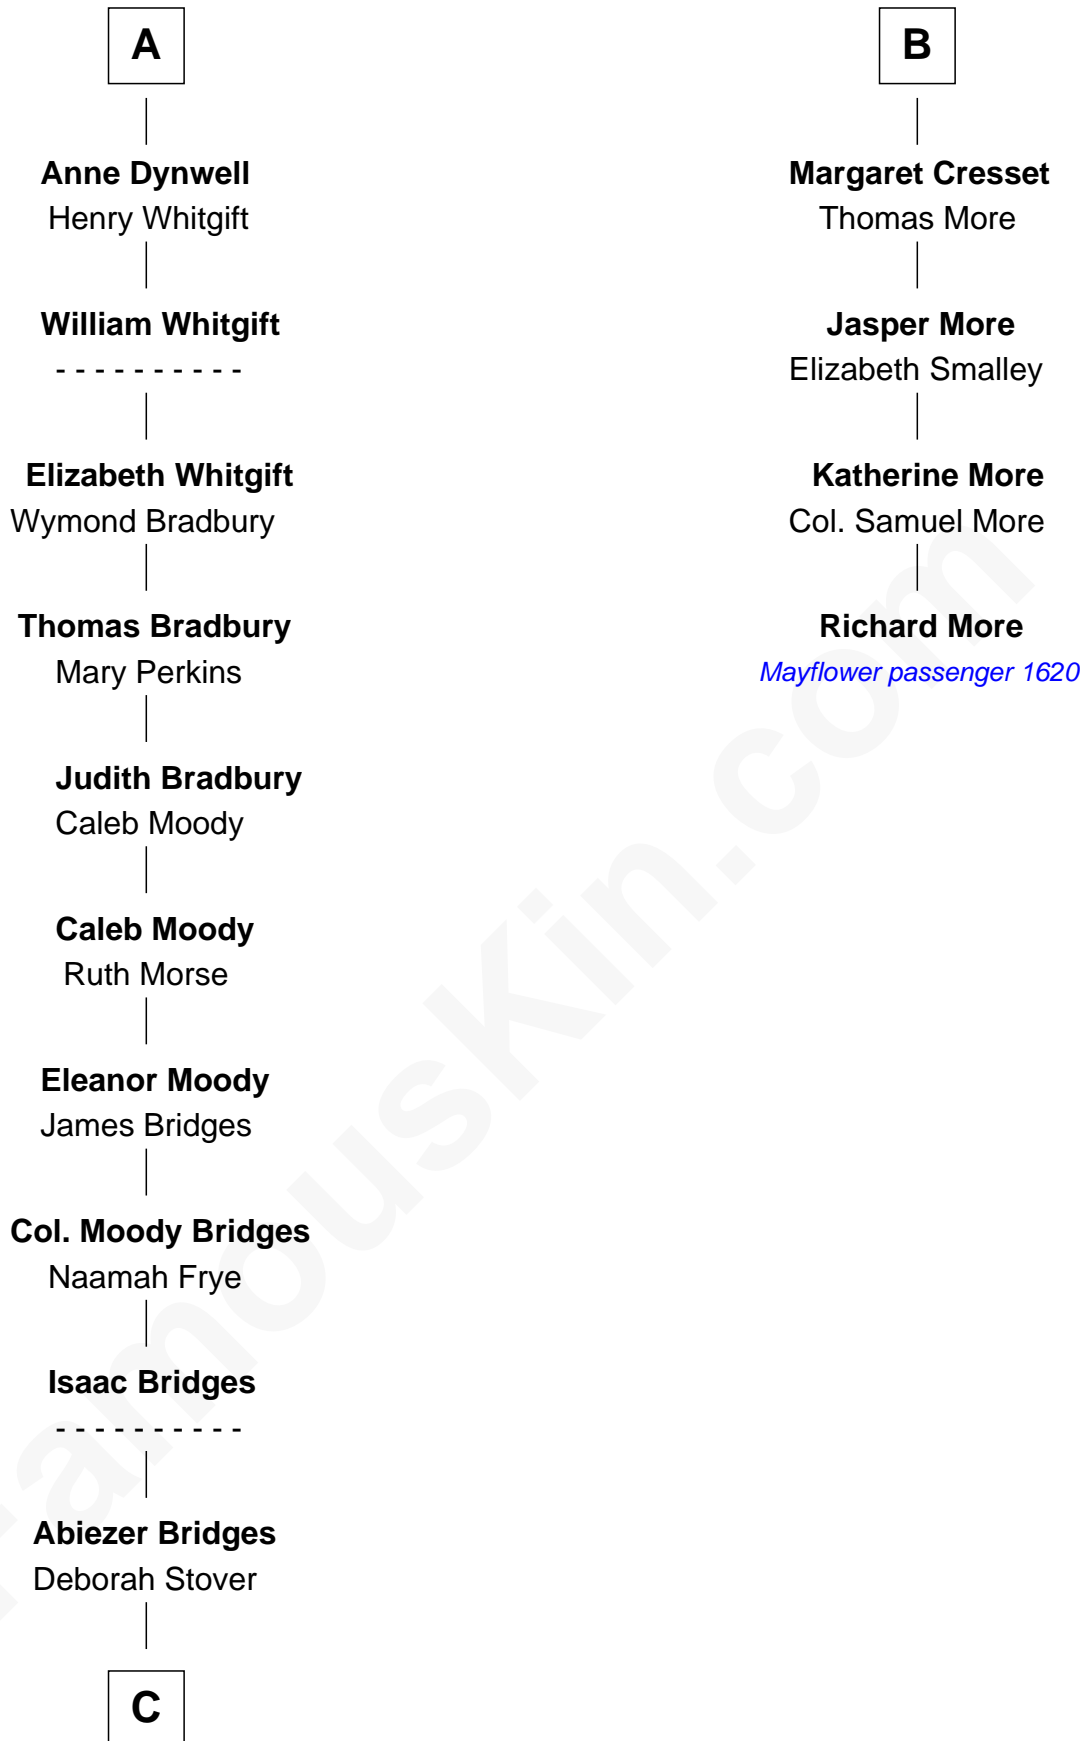

# FamousKin.com Relationship Chart of

**Owen Brewster**

*54th Governor of Maine*

10th cousin 10 times removed of

**Richard More**

*(c1614 - c1696) Mayflower passenger 1620*

**MAYFLOWER**

FamousKin.com