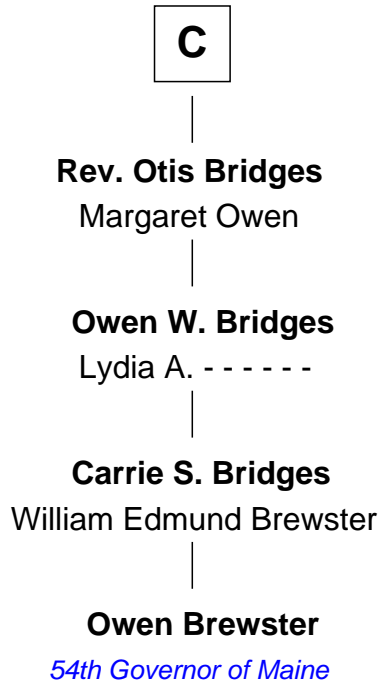

# FamousKin.com Relationship Chart of

**Owen Brewster**

*54th Governor of Maine*

10th cousin 10 times removed of

**Richard More**

*(c1614 - c1696) Mayflower passenger 1620*

**MAYFLOWER**

FamousKin.com