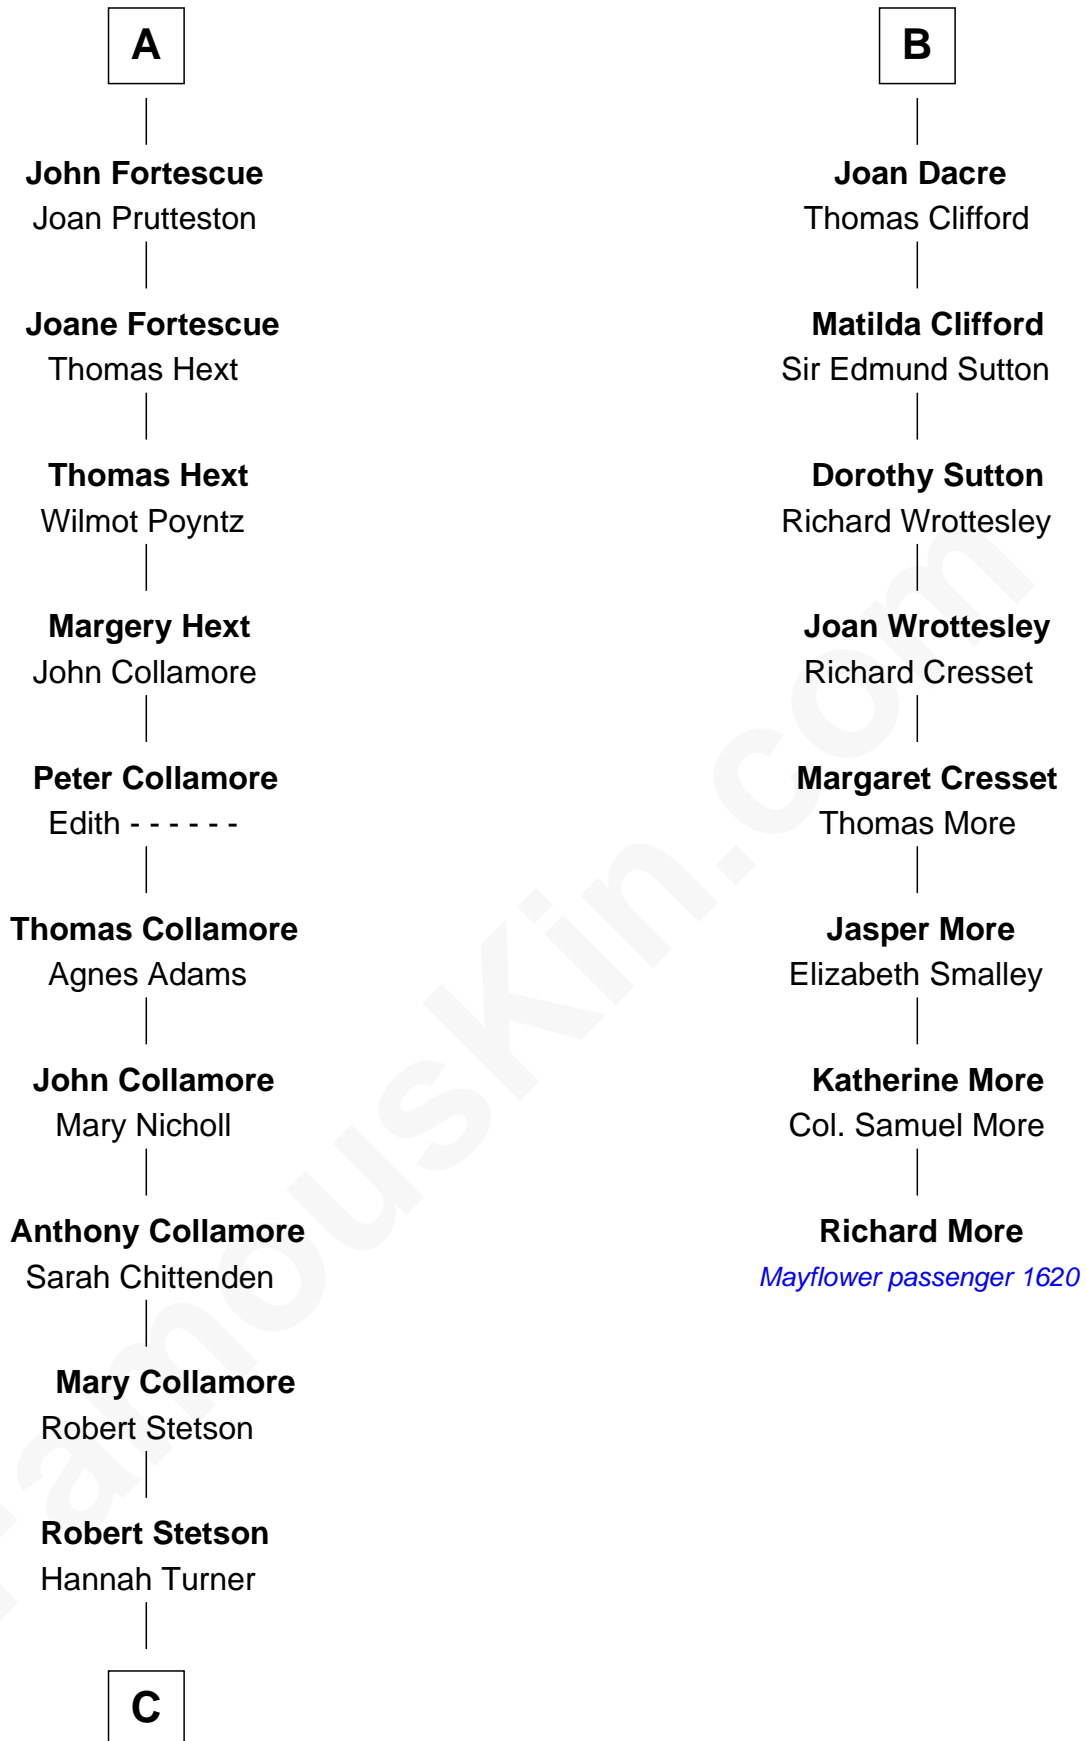

FamousKin.com Relationship Chart of

Owen Brewster

54th Governor of Maine

14th cousin 7 times removed of

Richard More

(c1614 - c1696) Mayflower passenger 1620

MAYFLOWER

C

—
Martha Stetson
Morgan Brewster

—
William Brewster
Christina Briggs

—
Abiatha B. Brewster
Clara Warren

—
William Edmund Brewster
Carrie S. Bridges

—
Owen Brewster
54th Governor of Maine