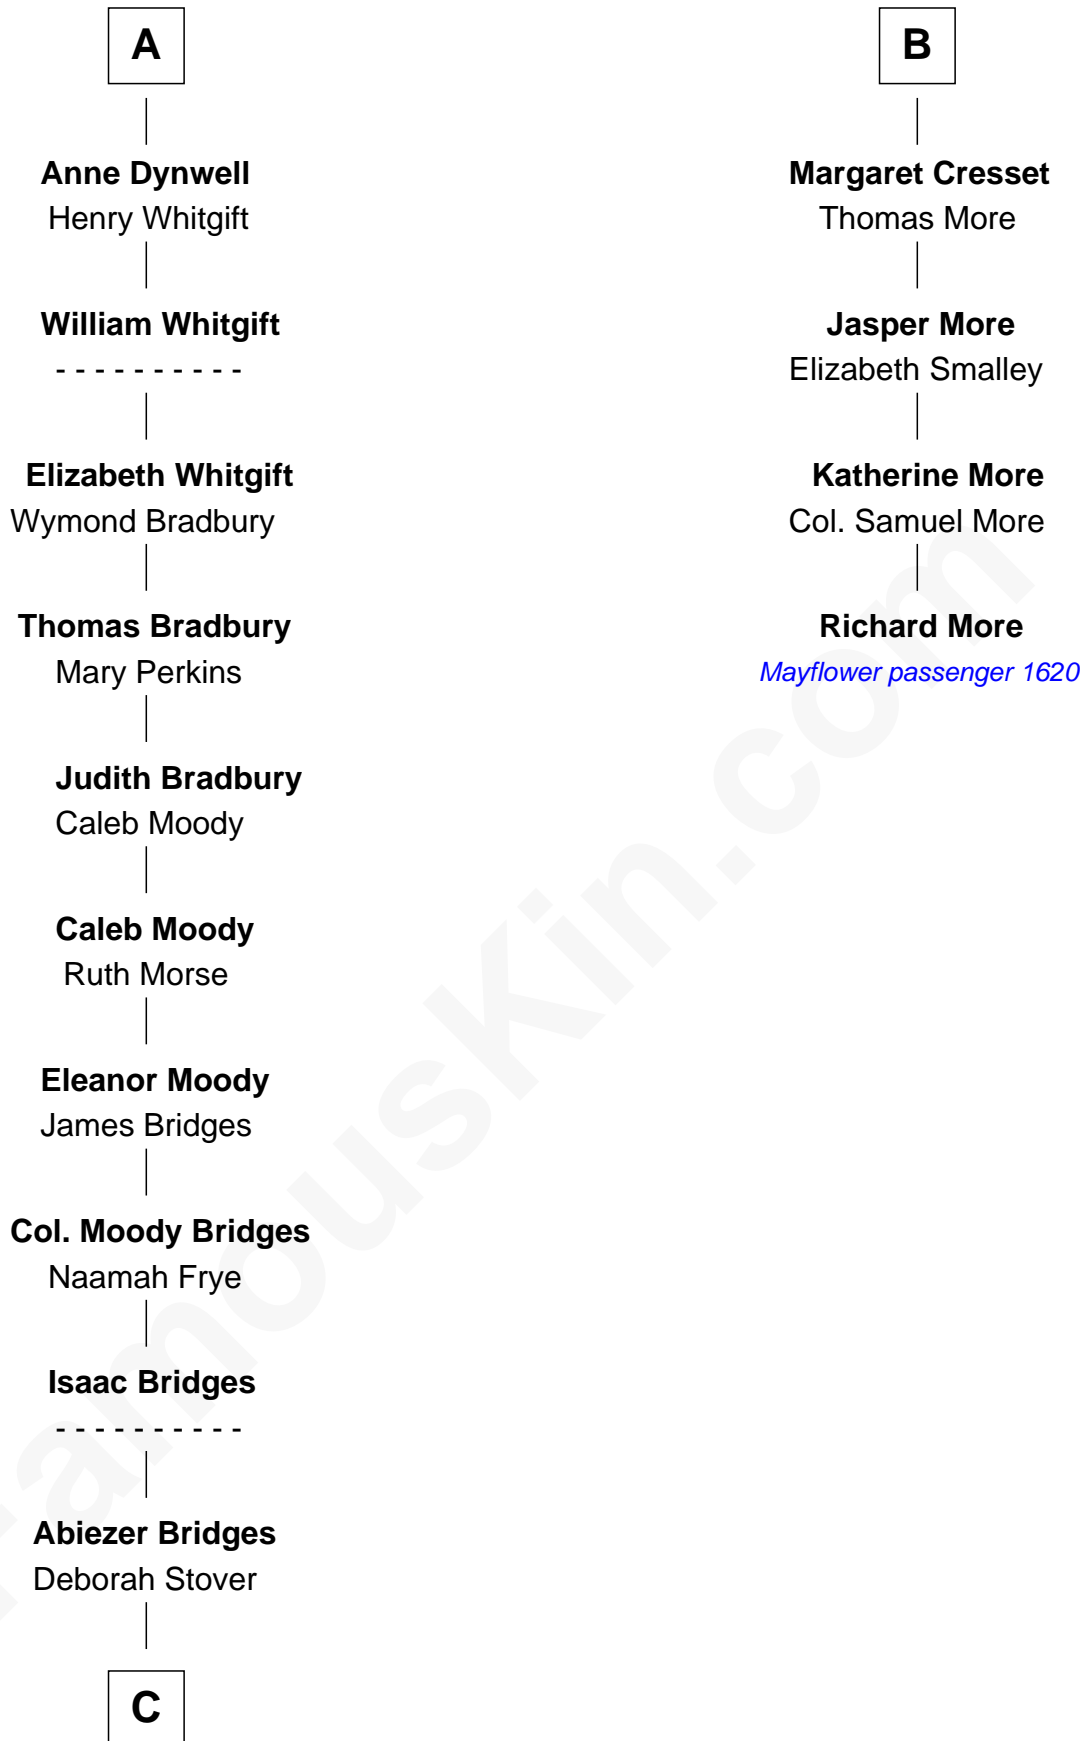

FamousKin.com Relationship Chart of

Owen Brewster

54th Governor of Maine

10th cousin 10 times removed of

Richard More

(c1614 - c1696) Mayflower passenger 1620

MAYFLOWER

FamousKin.com