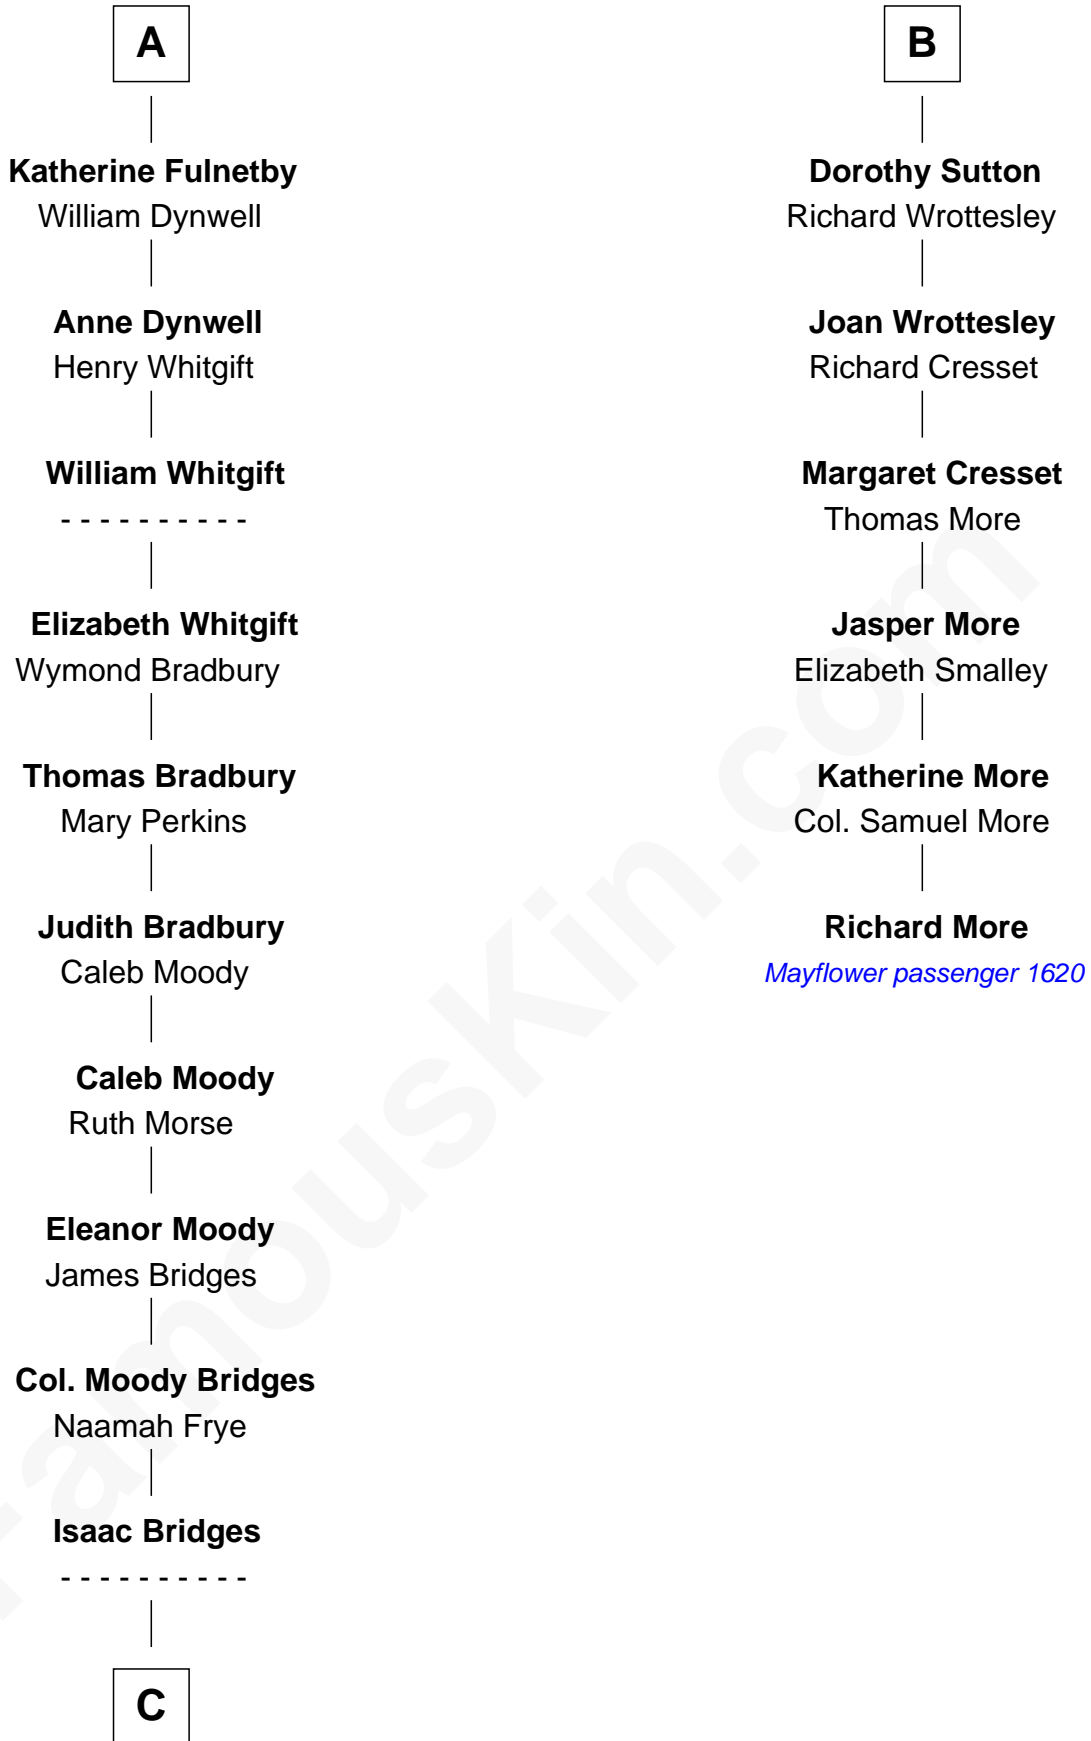

# FamousKin.com Relationship Chart of

**Owen Brewster**

*54th Governor of Maine*

12th cousin 9 times removed of

**Richard More**

*(c1614 - c1696) Mayflower passenger 1620*

**MAYFLOWER**

**Bartholomew de Badlesmere**

Margaret de Clare

**Margery de Badlesmere**

Sir William de Ros

**Maud de Roos**

John de Welles

**John de Welles**

Eleanor de Mowbray

**Eudo de Welles**

**Elizabeth de Badlesmere**

Sir Edmund Mortimer

**Sir Roger de Mortimer**

Philippa de Montagu

**Edmund Mortimer**

Philippa Plantagenet

**Elizabeth Mortimer**

Sir Henry Percy

**Elizabeth Percy**

Sir John Clifford

**Thomas Clifford**

Joan Dacre

**Matilda Clifford**

Sir Edmund Sutton

**B**

**C**