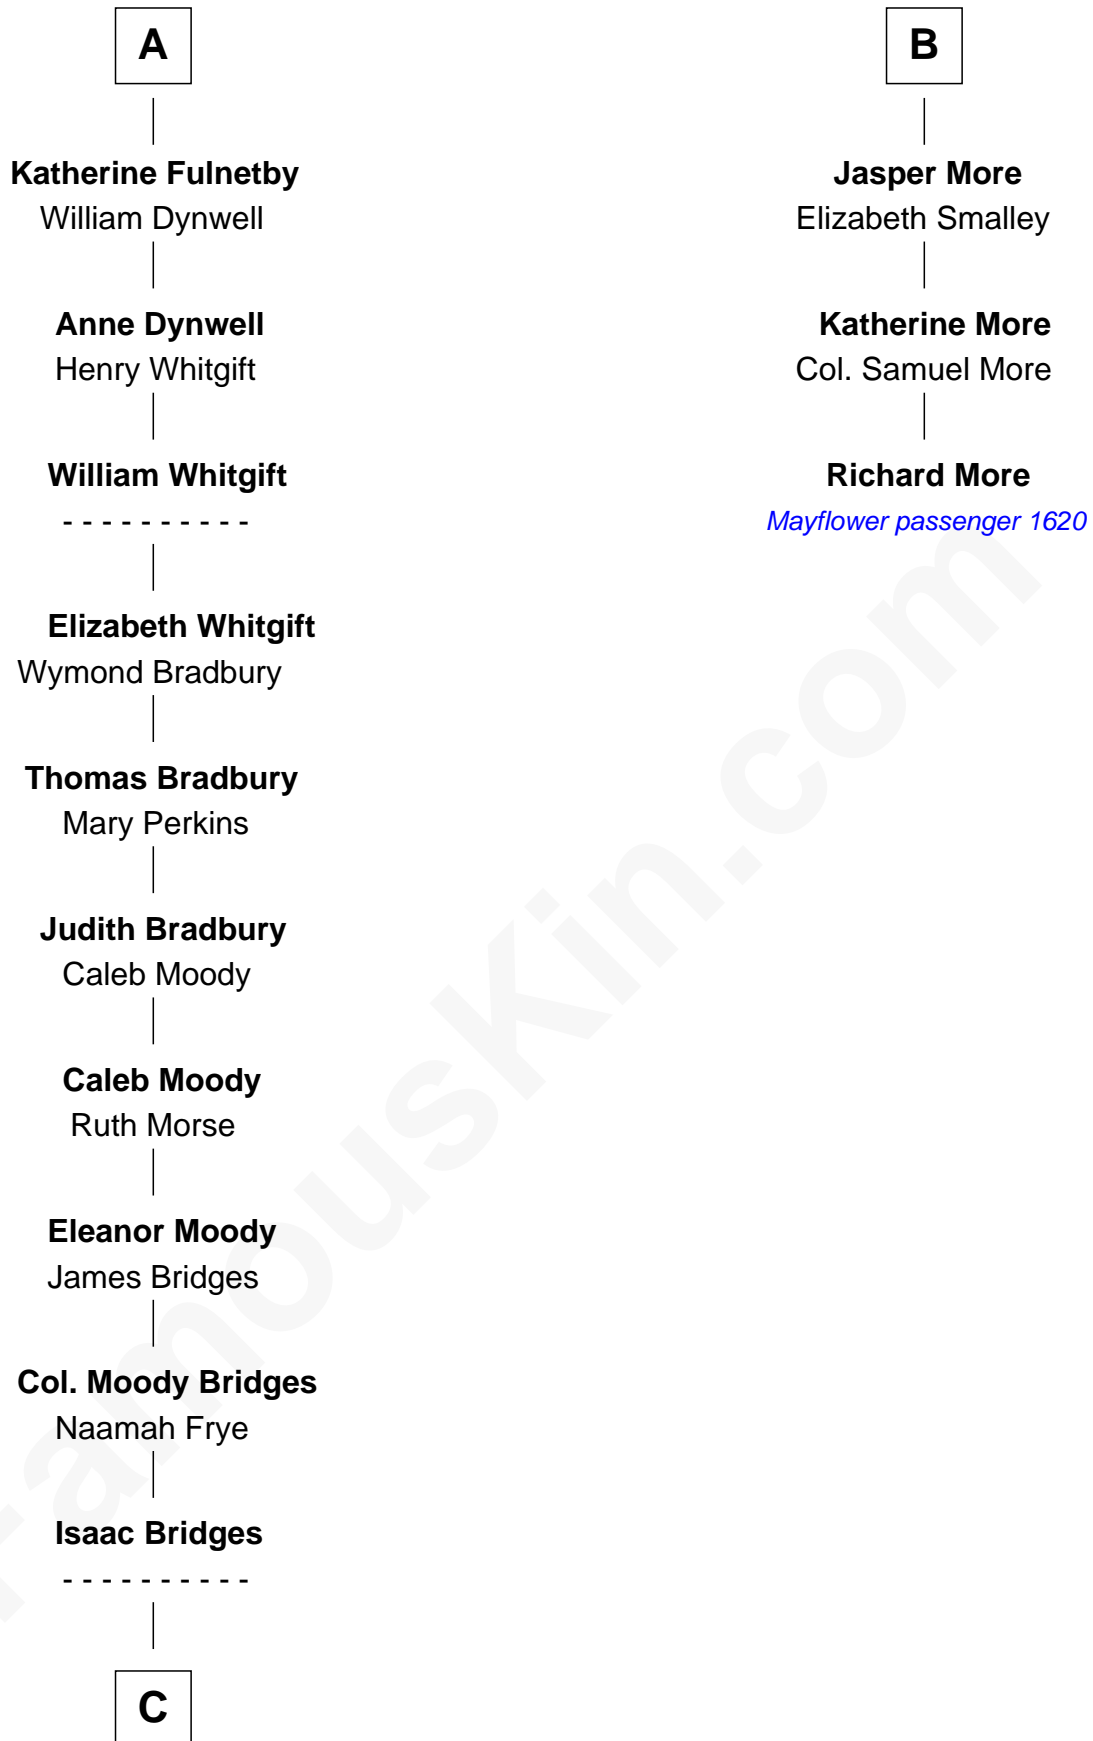

FamousKin.com Relationship Chart of

Owen Brewster

54th Governor of Maine

9th cousin 12 times removed of

Richard More

(c1614 - c1696) Mayflower passenger 1620

MAYFLOWER

Sir Maurice de Berkeley

Thomas de Berkeley

Katherine de Clyvedon

Sir John Berkeley

Elizabeth Betteshorne

Elizabeth Berkeley

Sir John Sutton

Sir Edmund Sutton

Matilda Clifford

Dorothy Sutton

Richard Wrottesley

Joan Wrottesley

Richard Cresset

Margaret Cresset

Thomas More

B

C

Owen Brewster

54th Governor of Maine

FamousKin.com