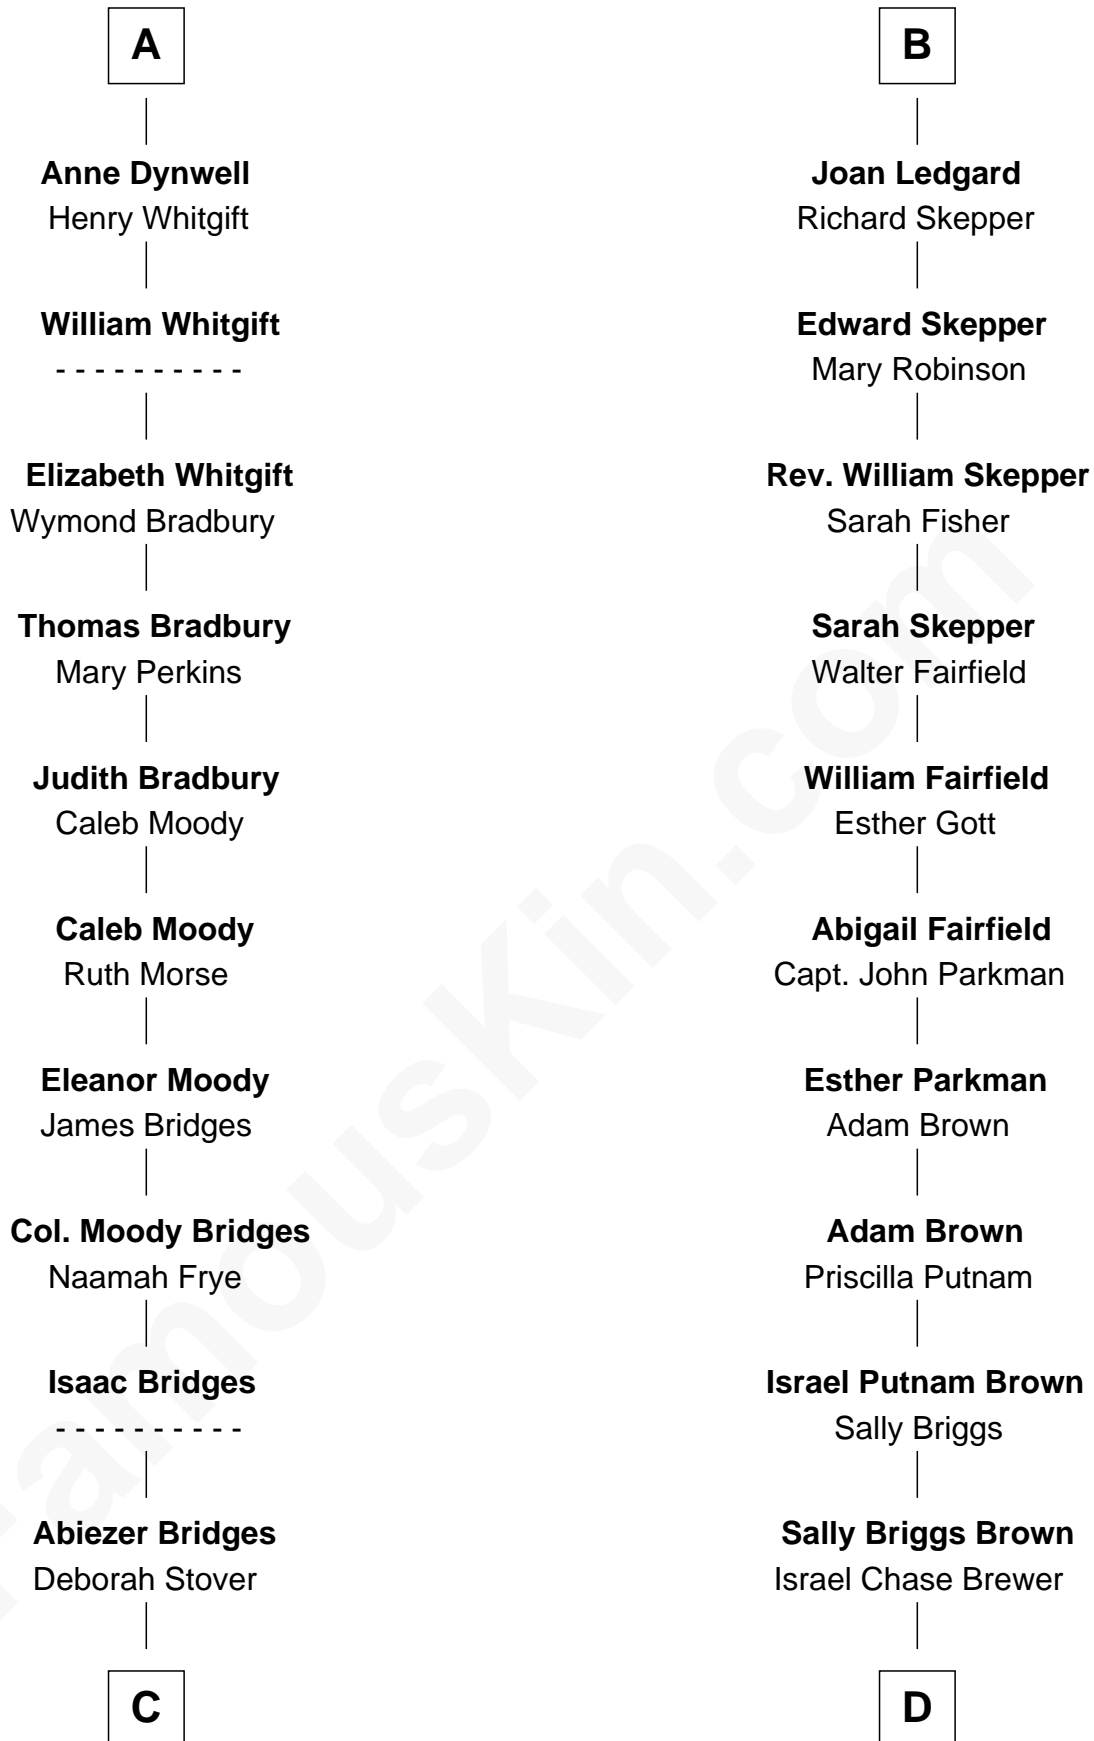

FamousKin.com

Relationship Chart of

Owen Brewster

54th Governor of Maine

19th cousin 1 time removed of

Calvin Coolidge

30th U.S. President

Sir Thomas de Beauchamp

Katherine de Mortimer

FamousKin.com