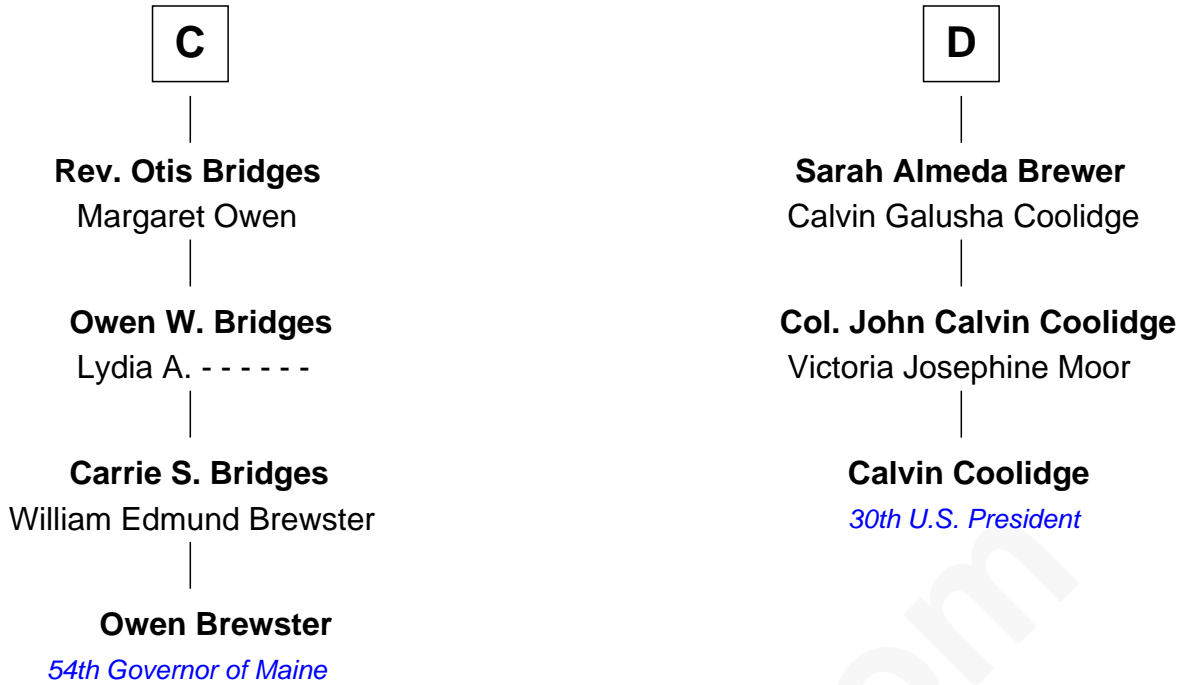

FamousKin.com

Relationship Chart of

Owen Brewster

54th Governor of Maine

19th cousin 1 time removed of

Calvin Coolidge

30th U.S. President

Sir Thomas de Beauchamp

Katherine de Mortimer

FamousKin.com