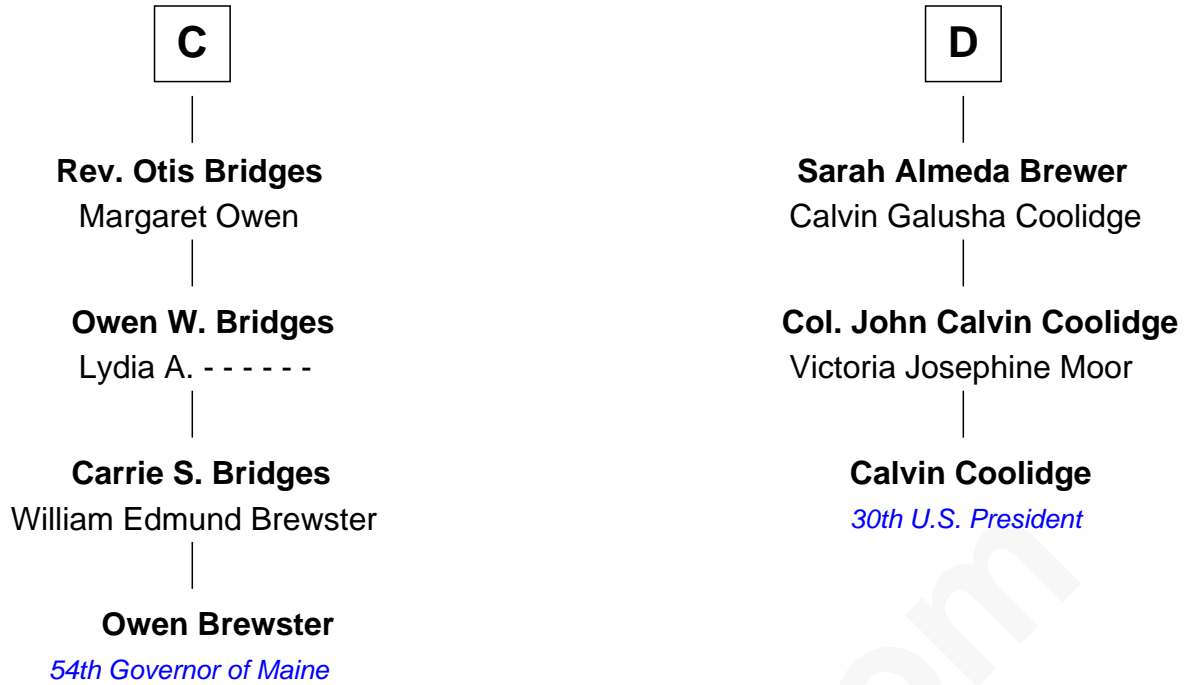

FamousKin.com Relationship Chart of

Owen Brewster

54th Governor of Maine

19th cousin 1 time removed of

Calvin Coolidge

30th U.S. President

FamousKin.com