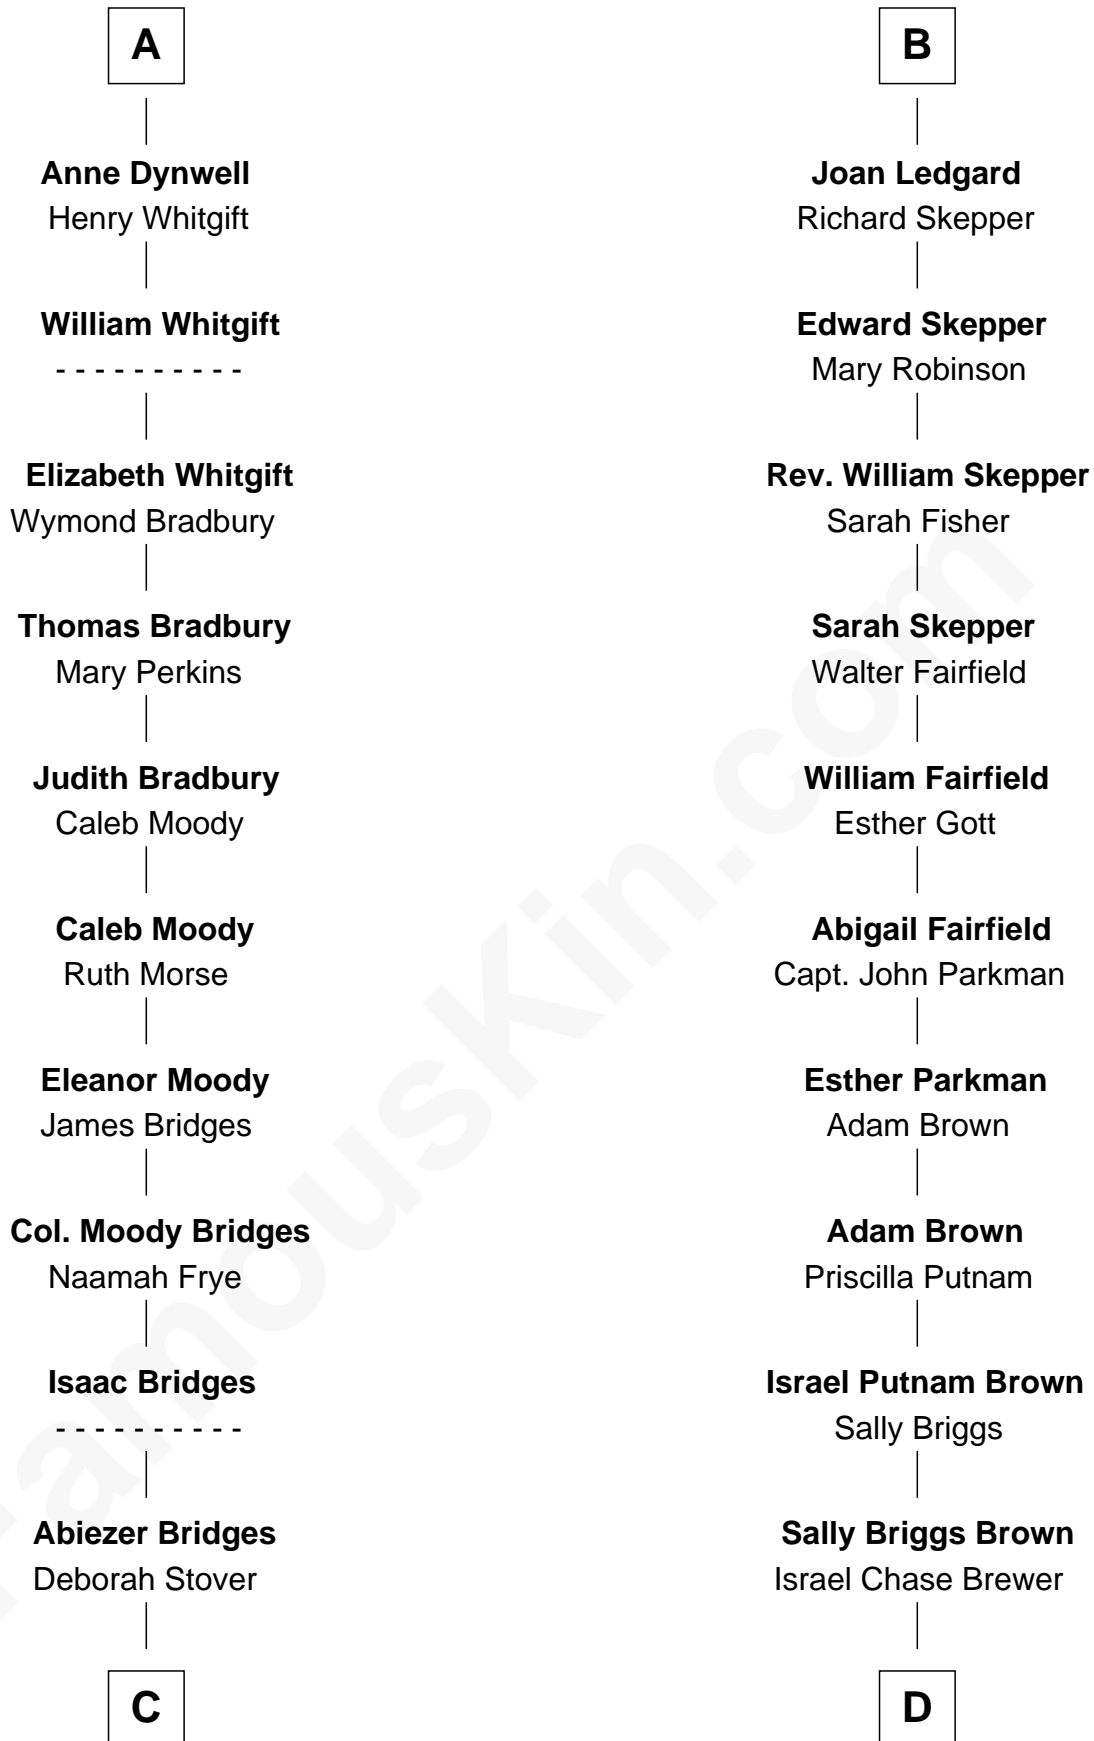

FamousKin.com Relationship Chart of

Owen Brewster

54th Governor of Maine

19th cousin 1 time removed of

Calvin Coolidge

30th U.S. President

FamousKin.com