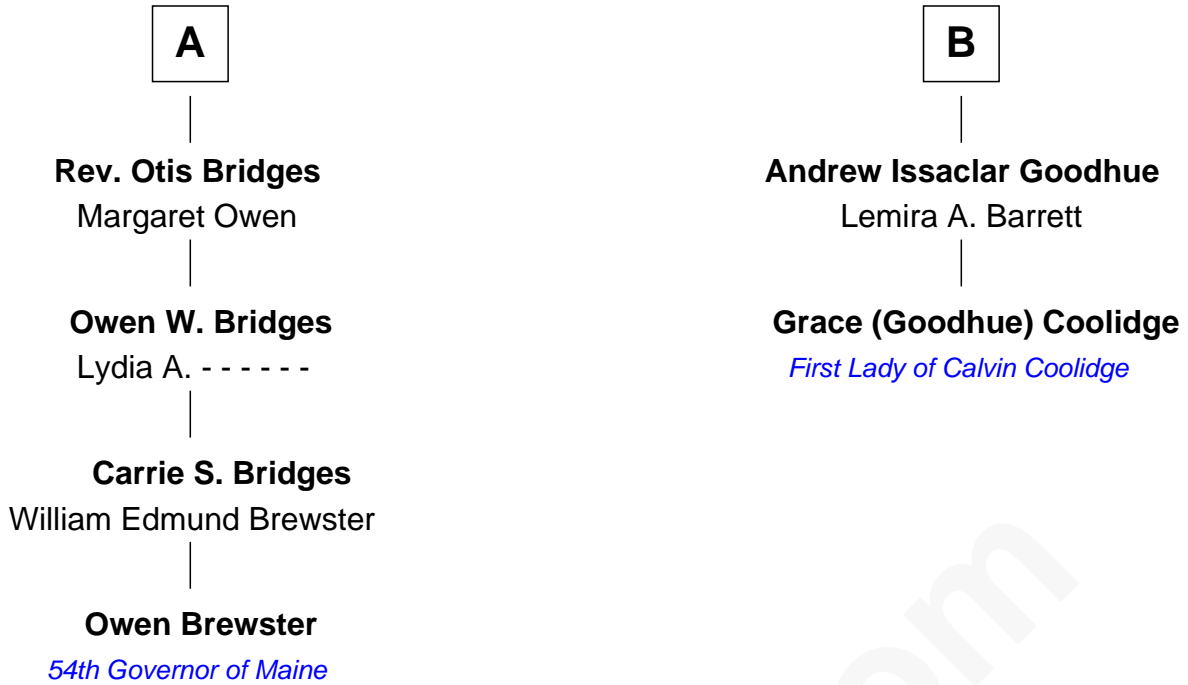

# FamousKin.com Relationship Chart of

**Owen Brewster**

*54th Governor of Maine*

8th cousin 2 times removed of

**Grace (Goodhue) Coolidge**

*First Lady of President Calvin Coolidge*

FamousKin.com