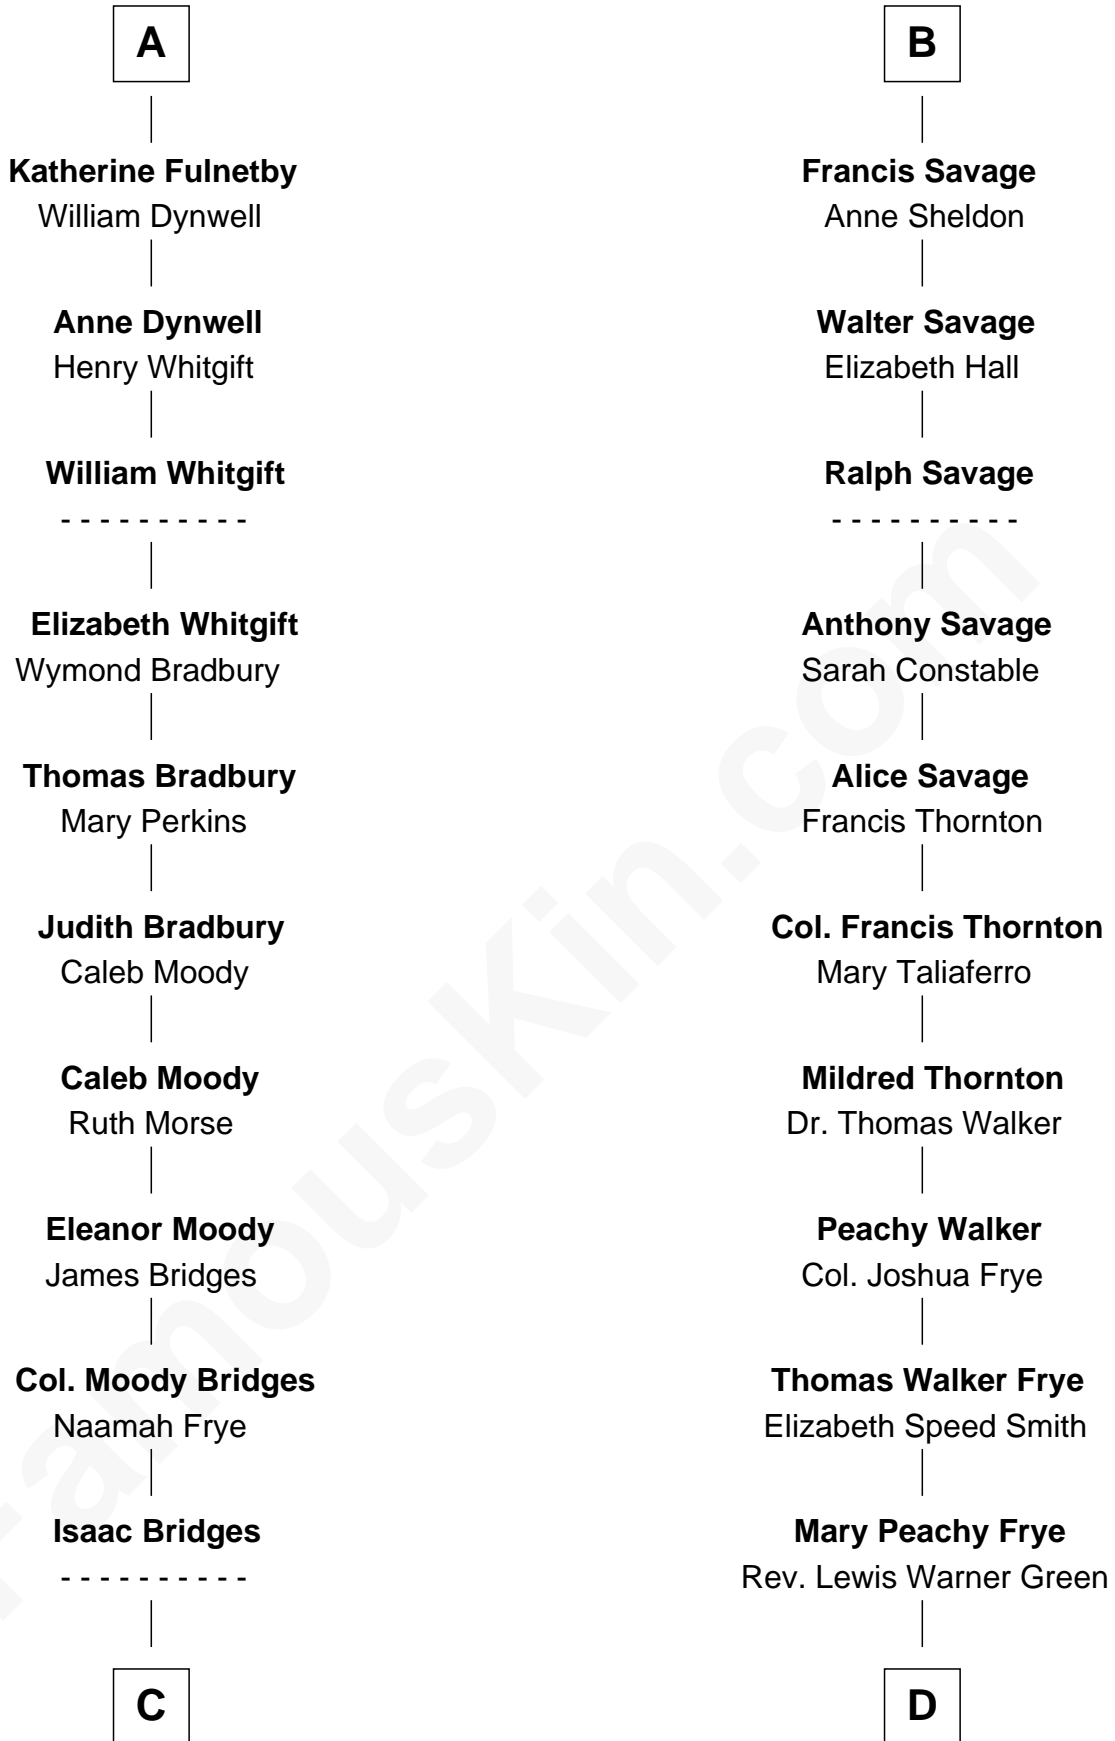

# FamousKin.com Relationship Chart of

**Owen Brewster**

*54th Governor of Maine*

19th cousin 2 times removed of

**Adlai Stevenson II**

*31st Governor of Illinois*

**Henry Plantagenet**

Maud de Chaworth

Richard Fitzalan

**Sir Richard Fitzalan**

Elizabeth de Bohun

**Elizabeth Fitzalan**

Sir Robert Goushill

**Joan Goushill**

Sir Thomas Stanley

**Katherine Stanley**

Sir John Savage

**Sir Christopher Savage**

Anne Stanley

**Sir Christopher Savage**

Anne Lygon

**B**

**C**

**Abiezer Bridges**

Deborah Stover

**Rev. Otis Bridges**

Margaret Owen

**Owen W. Bridges**

Lydia A. -----

**Carrie S. Bridges**

William Edmund Brewster

**Owen Brewster**