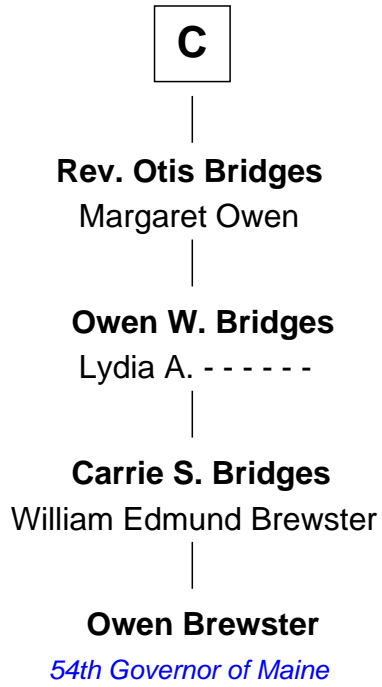

# FamousKin.com Relationship Chart of

**Owen Brewster**

*54th Governor of Maine*

17th cousin 3 times removed of

**Norman Rockwell**

*American Artist*

**Sir Thomas de Beauchamp**

Katherine de Mortimer