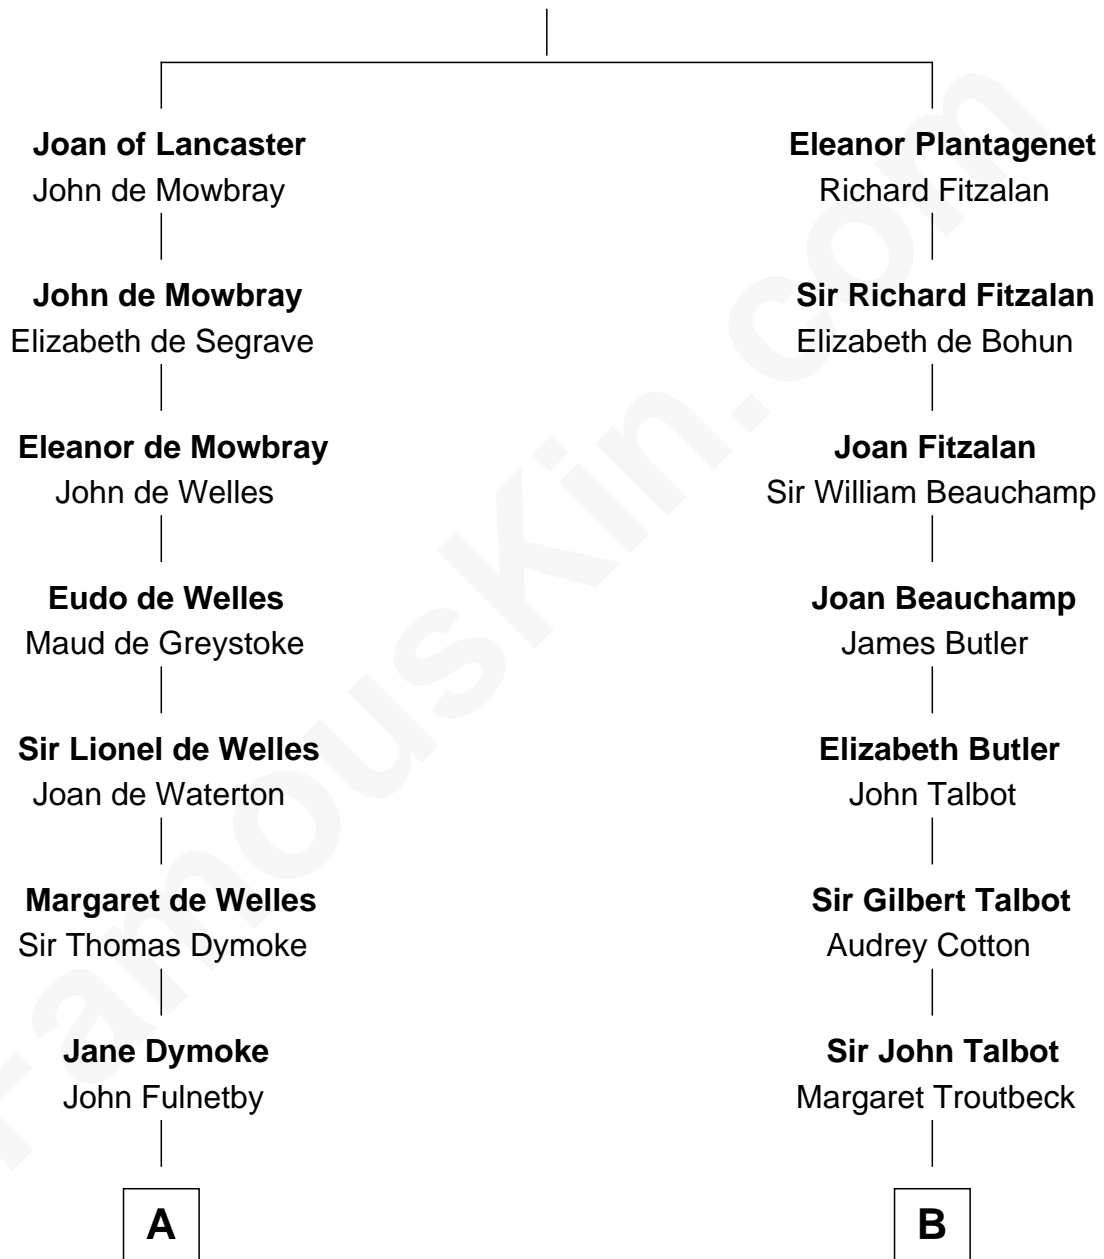

FamousKin.com Relationship Chart of

Owen Brewster

54th Governor of Maine

19th cousin 2 times removed of

Norman Rockwell

American Artist

Henry Plantagenet

Maud de Chaworth

William Edmund Brewster

Owen Brewster

54th Governor of Maine

D

John William Rockwell

Phebe Boyce Waring

Jarvis Waring Rockwell

Anne Mary Hill