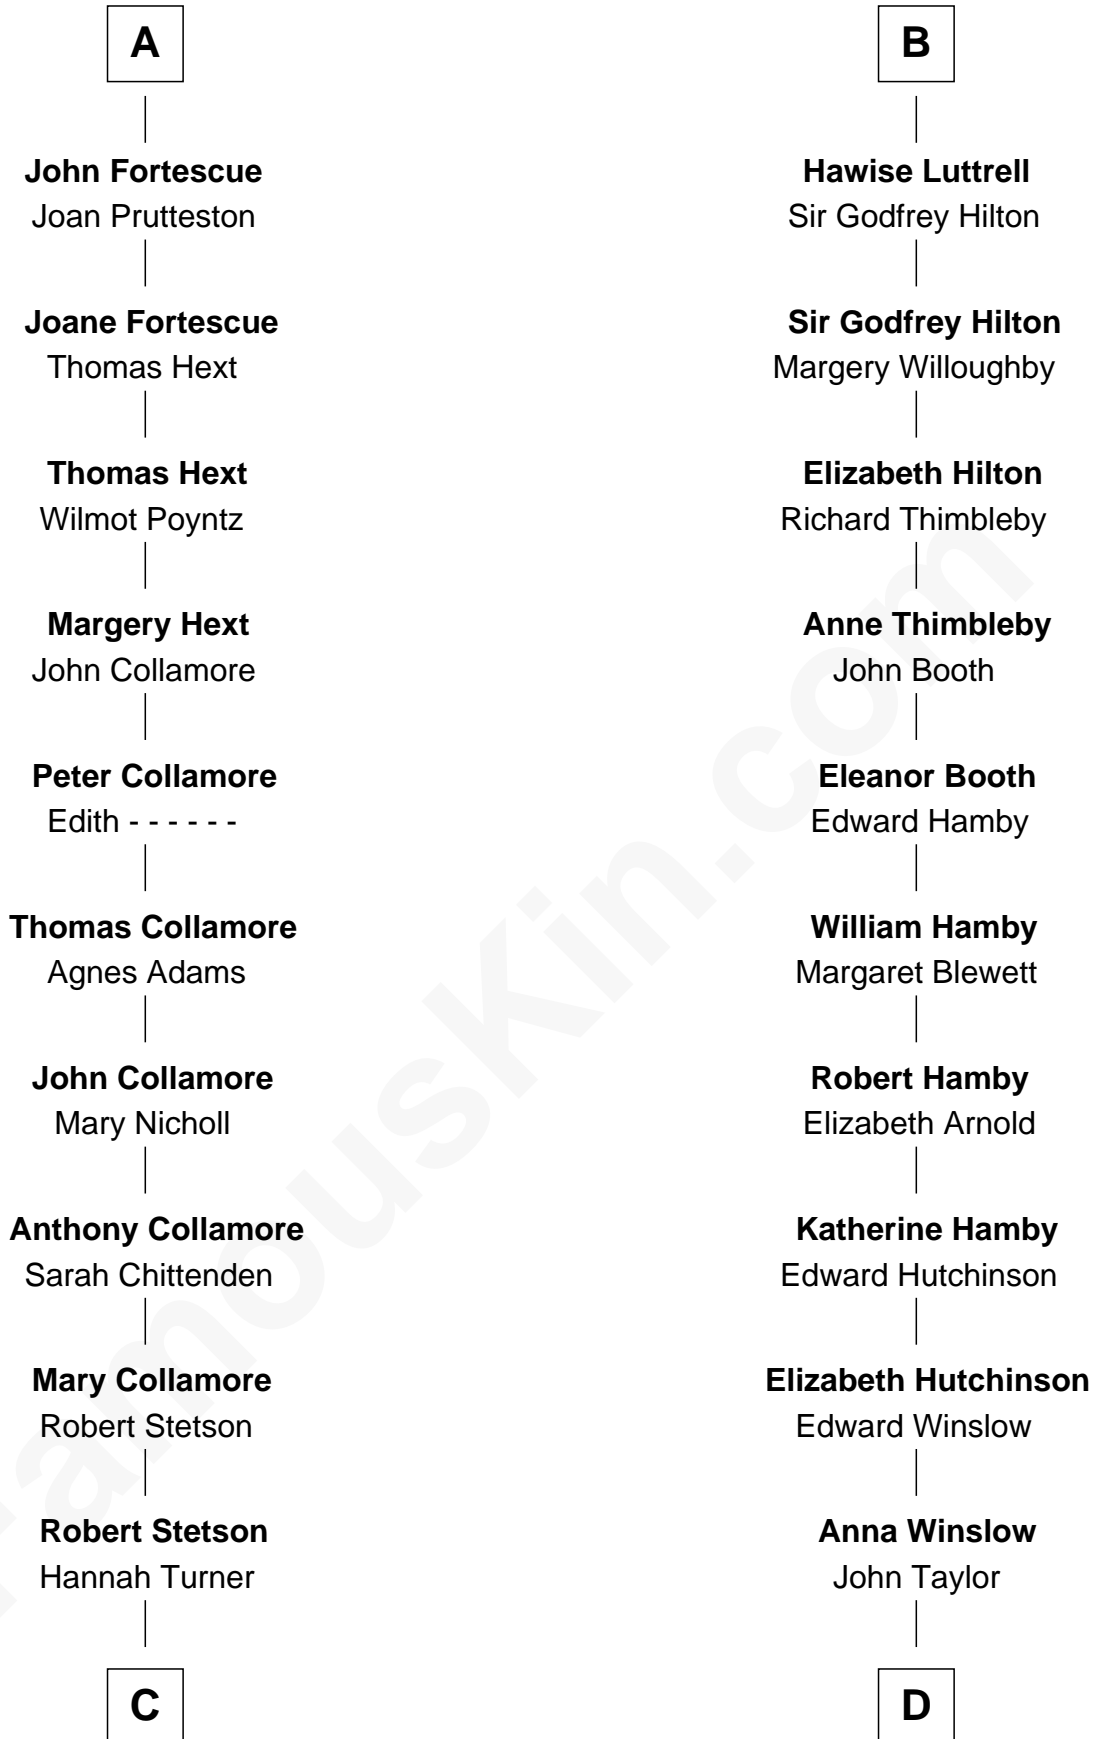

FamousKin.com Relationship Chart of

Owen Brewster

54th Governor of Maine

19th cousin 2 times removed of

Nicholas Gilman

Signer of the U.S. Constitution

C

Martha Stetson
Morgan Brewster

William Brewster
Christina Briggs

Abiatha B. Brewster
Clara Warren

William Edmund Brewster
Carrie S. Bridges

Owen Brewster
54th Governor of Maine

D

Rev. John Taylor
Elizabeth Rogers

Ann Taylor
Nicholas Gilman