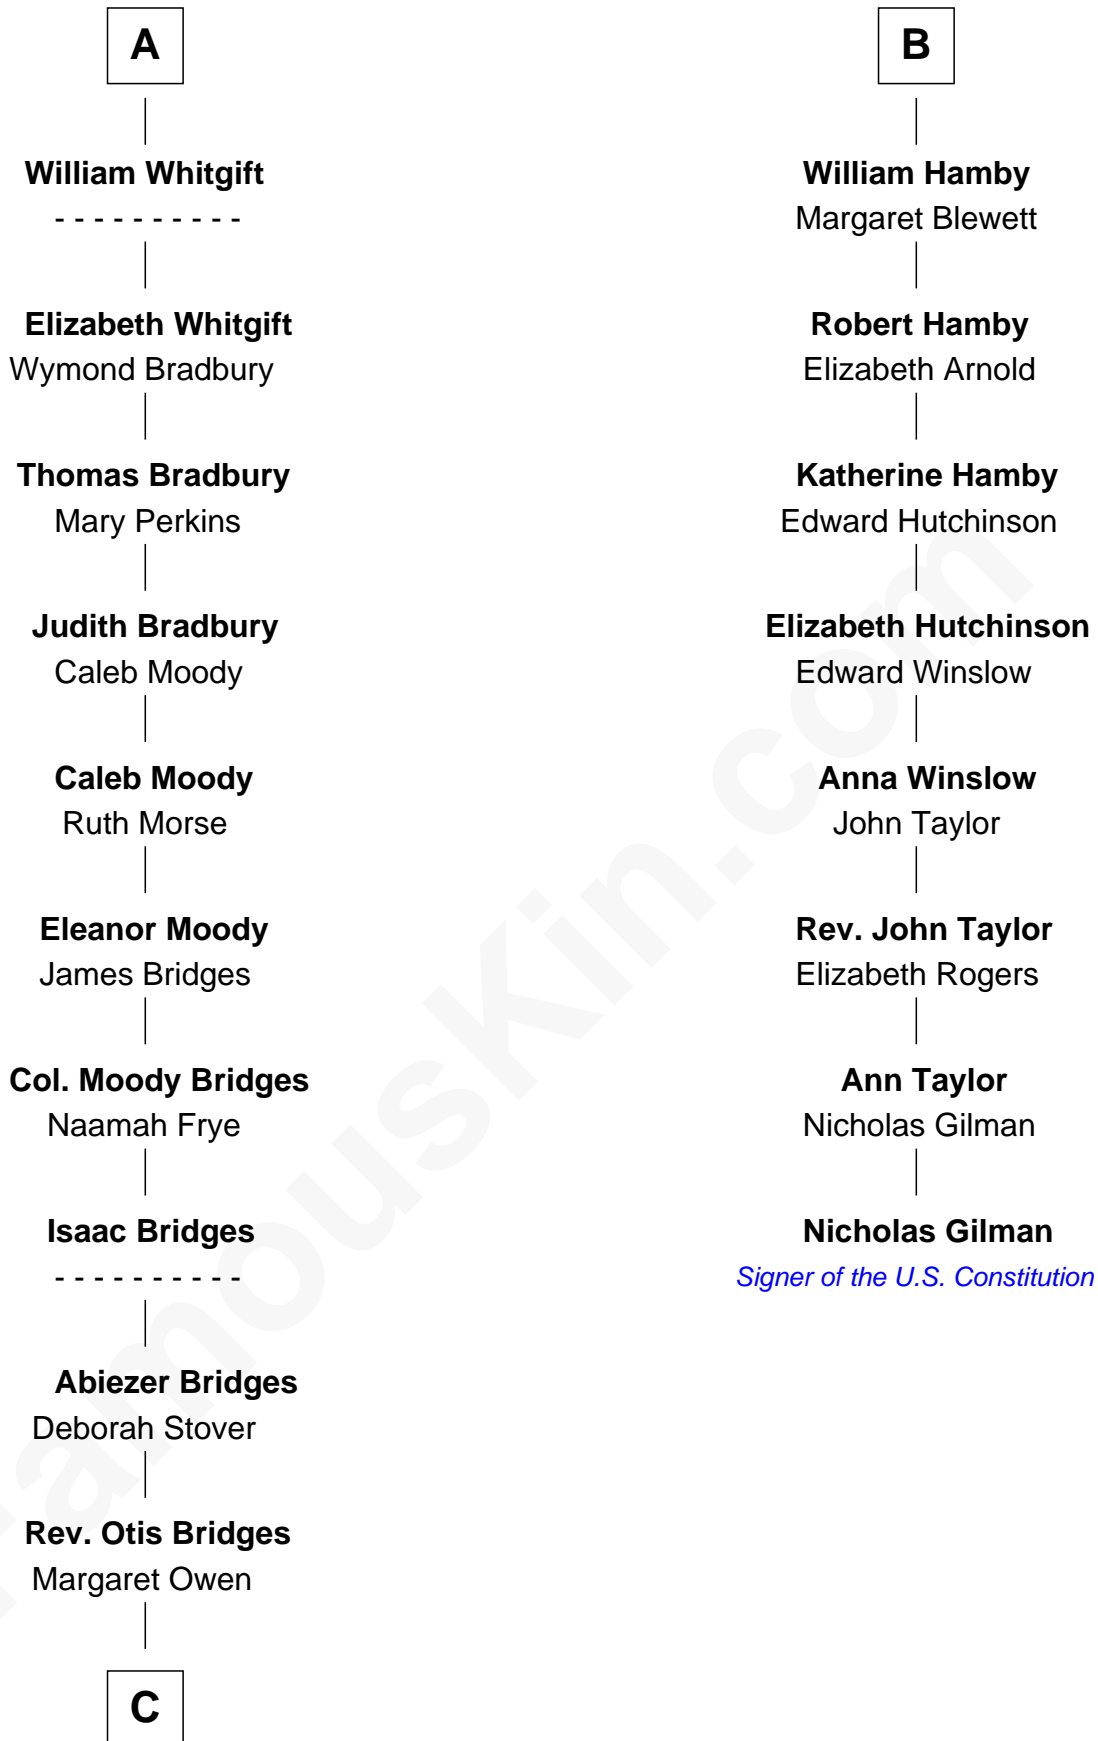

FamousKin.com Relationship Chart of

Owen Brewster

54th Governor of Maine

14th cousin 5 times removed of

Nicholas Gilman

Signer of the U.S. Constitution

John de Welles

Maud de Roos

John de Welles
Eleanor de Mowbray

Eudo de Welles
Maud de Greystoke

Sir Lionel de Welles
Joan de Waterton

Margaret de Welles
Sir Thomas Dymoke

Jane Dymoke
John Fulnetby

Katherine Fulnetby
William Dynwell

Anne Dynwell
Henry Whitgift

A

Margery de Welles
Stephen le Scrope

Maude le Scrope
Sir Baldwin Freville

Margaret Freville
Sir Hugh Willoughby

Margery Willoughby
Sir Godfrey Hilton

Elizabeth Hilton
Richard Thimbleby

Anne Thimbleby
John Booth

Eleanor Booth
Edward Hamby

B

C

—
Owen W. Bridges

Lydia A. -----

—
Carrie S. Bridges
William Edmund Brewster

—
Owen Brewster
54th Governor of Maine

FamousKin.com