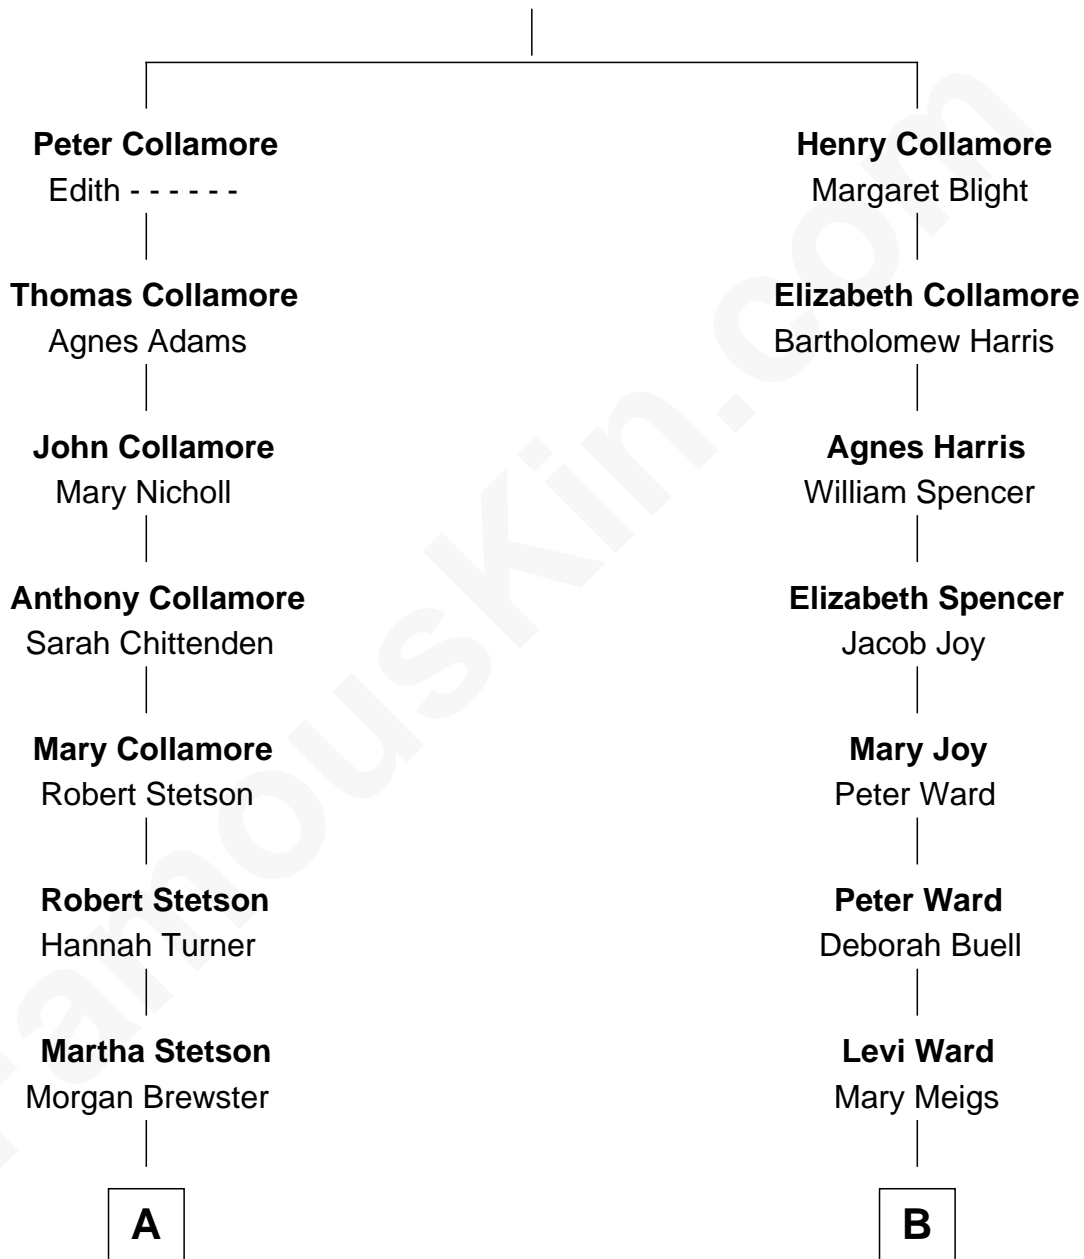

# FamousKin.com Relationship Chart of

**Owen Brewster**

*54th Governor of Maine*

10th cousin 4 times removed of

**Aaron Rodgers**

*NFL Quarterback*

**John Collamore**

Margery Hext

**A**

**William Brewster**

Christina Briggs

**Abiatha B. Brewster**

Clara Warren

**William Edmund Brewster**

Carrie S. Bridges

**Owen Brewster**

*54th Governor of Maine*

**B**

**John Ward**

Lucinda Clark

**Martin Charles Ward**

Orriet Silence Crampton

**Horace Meigs Ward**

Anna M. Johnson