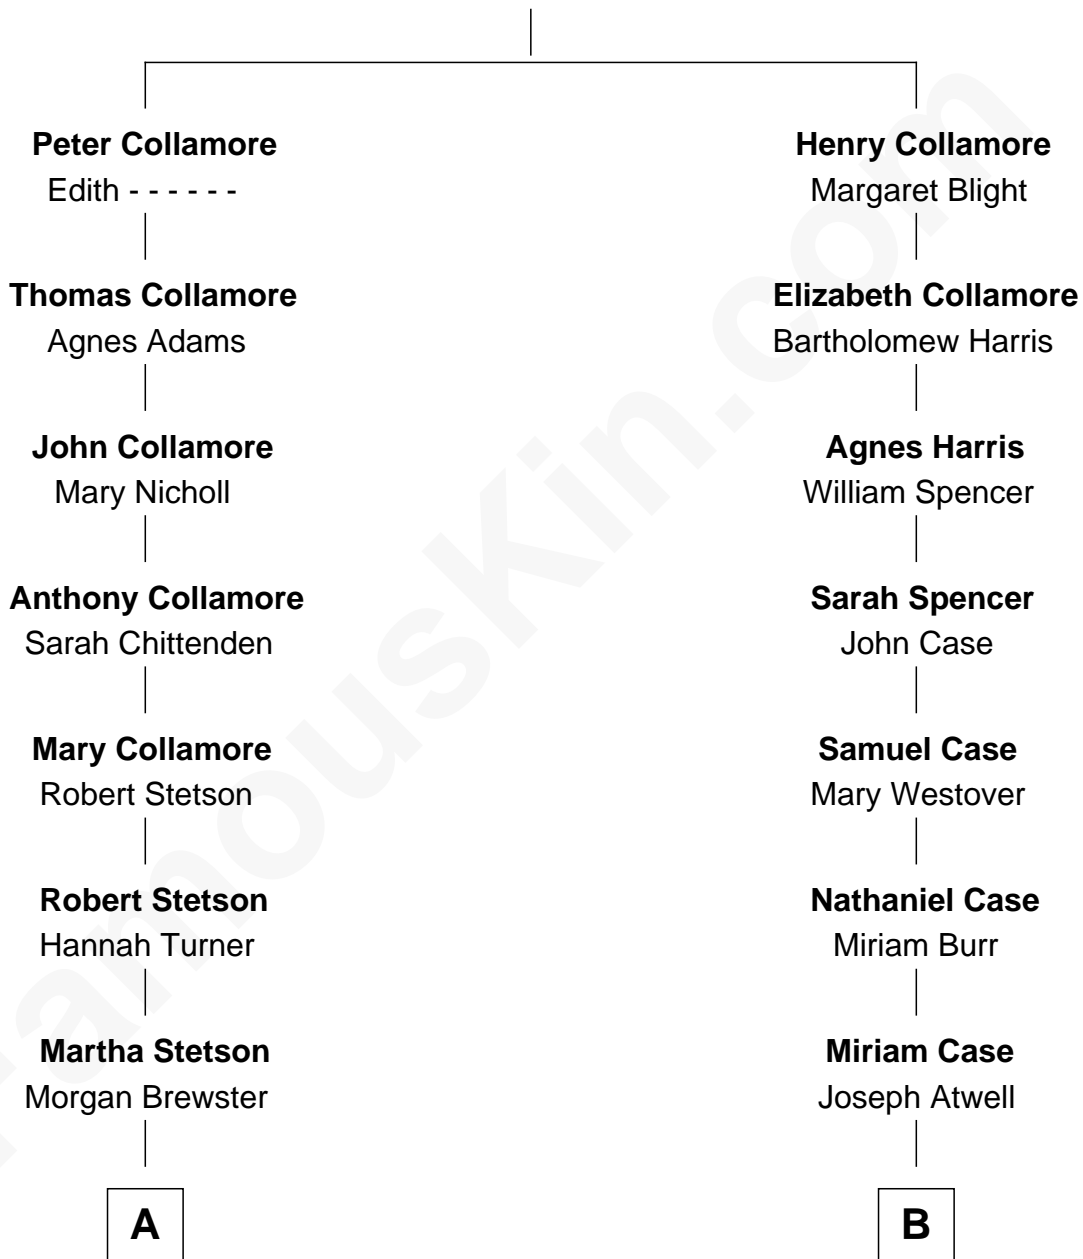

FamousKin.com Relationship Chart of

Owen Brewster

54th Governor of Maine

10th cousin 3 times removed of

Howard Dean

79th Governor of Vermont

John Collamore

Margery Hext

A

William Brewster

Christina Briggs

Abiatha B. Brewster

Clara Warren

William Edmund Brewster

Carrie S. Bridges

Owen Brewster

54th Governor of Maine

B

Annar Atwell

John Cadwell

Olive Cadwell

Royal Denison Belden

Mead Belden

Gertrude Woolson