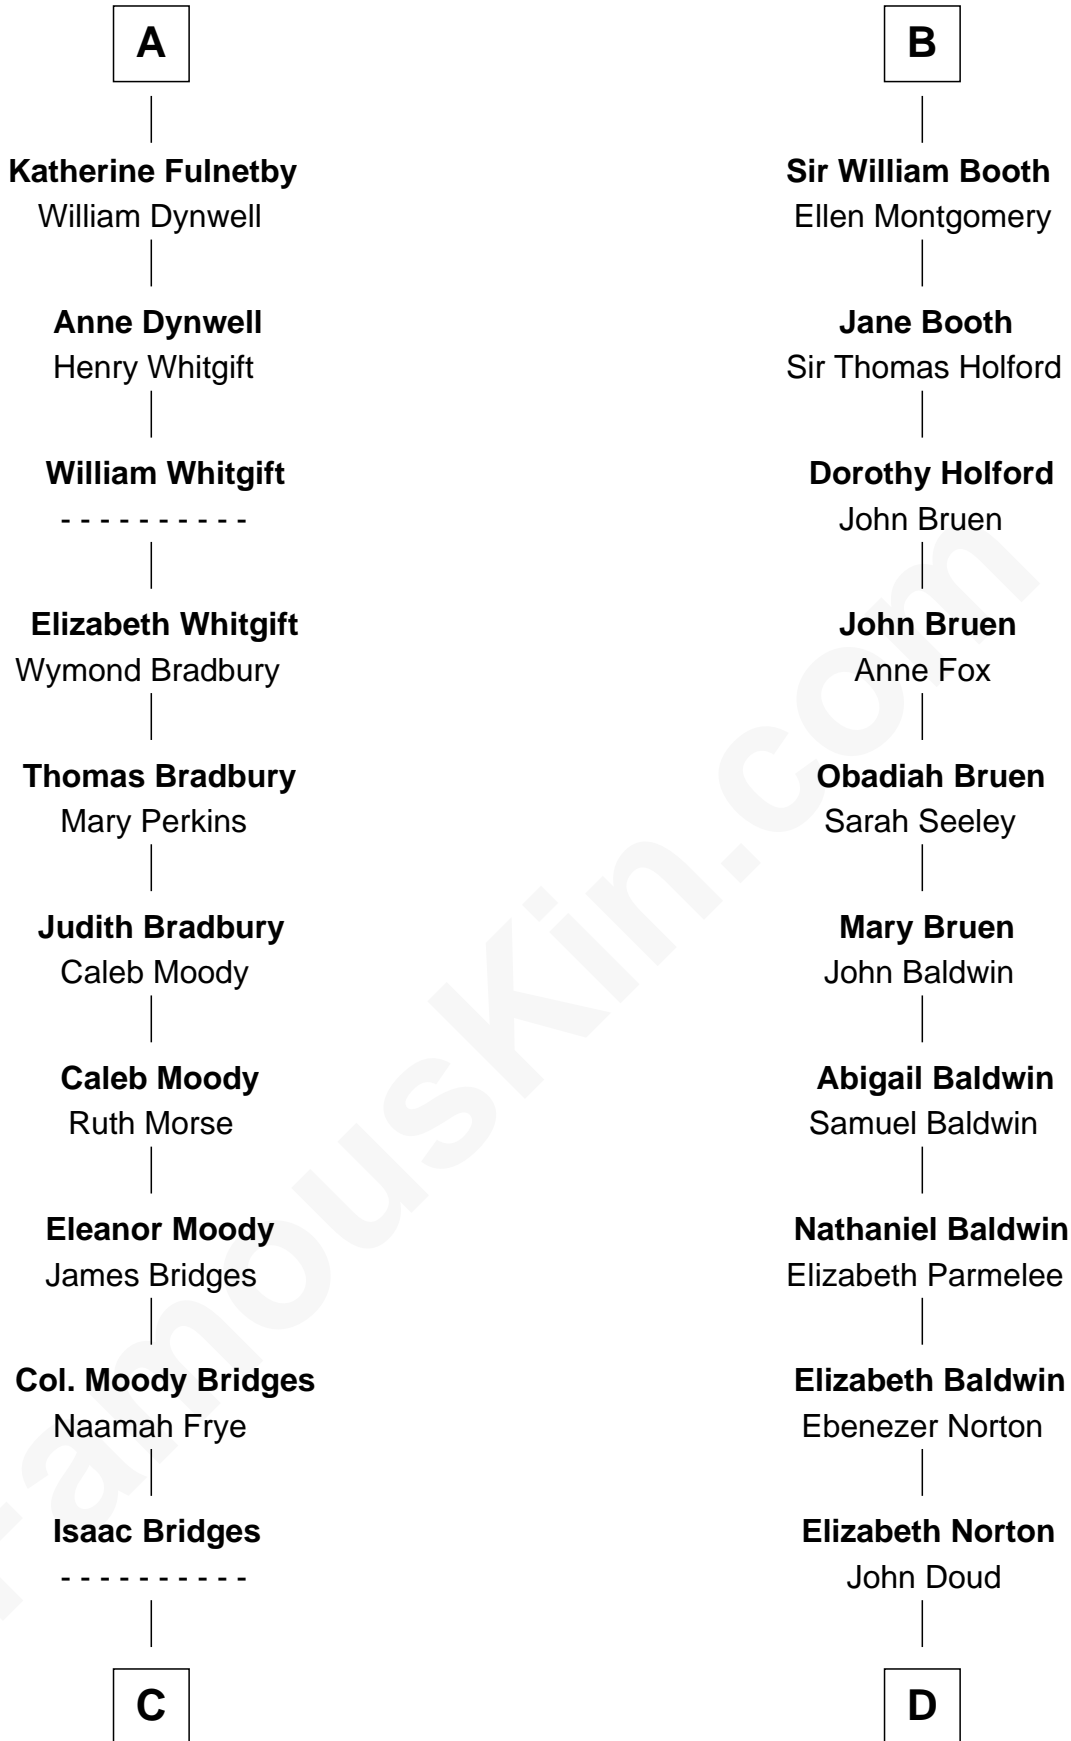

FamousKin.com Relationship Chart of

Owen Brewster

54th Governor of Maine

21st cousin of

Humphrey Bogart

Movie Actor

Guy de Beauchamp

Alice de Toeni

Sir Thomas de Beauchamp

Katherine de Mortimer

Maud de Beauchamp

Sir Roger de Clifford

Katherine de Clifford

Sir Ralph de Greystoke

Maud de Greystoke

Eudo de Welles

Sir Geoffrey de Say

Idonea de Say

Sir John de Clinton

Margaret de Clinton

Sir Baldwin de Montfort

Sir William Montfort

Margaret Pecche

Sir Baldwin Montfort

Joan Vernon

Robert Montfort

Mary Stapleton

Katherine Montfort

Sir George Booth

B

C

Abiezer Bridges