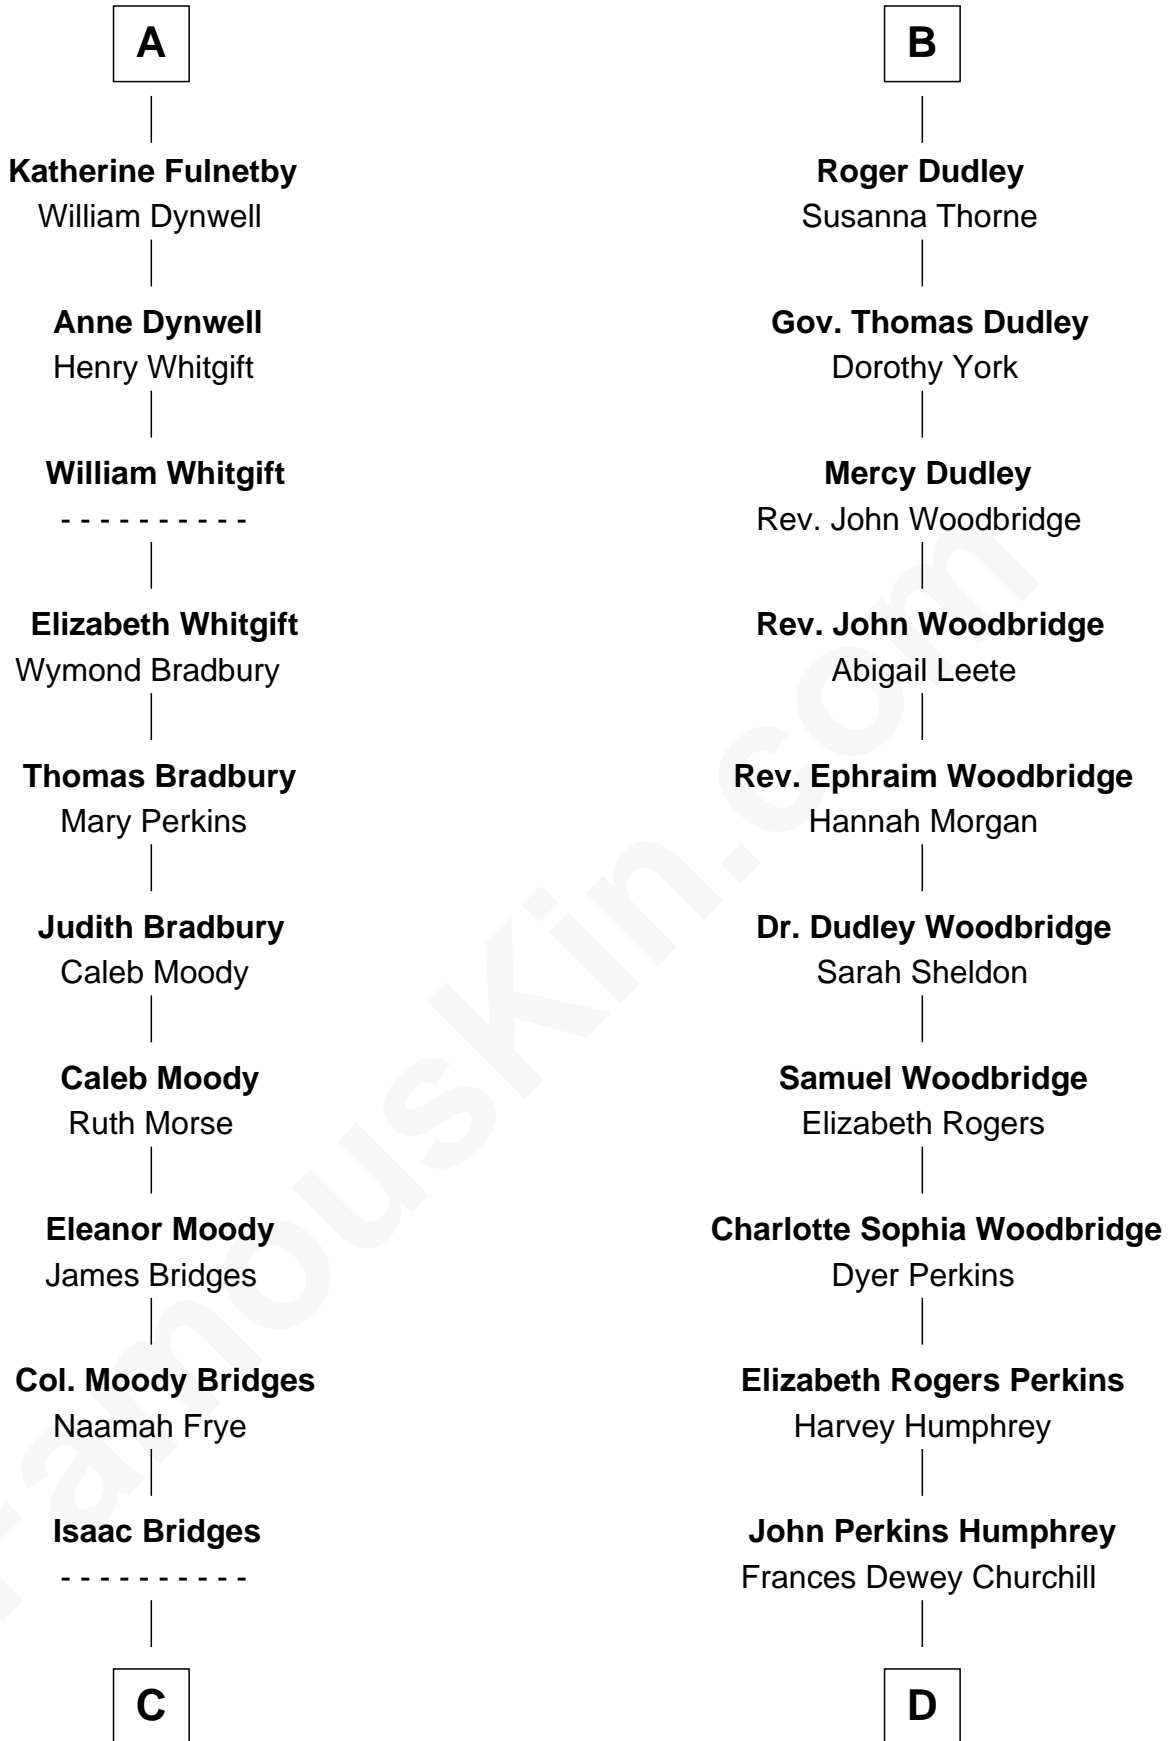

# FamousKin.com Relationship Chart of

**Owen Brewster**

*54th Governor of Maine*

18th cousin 3 times removed of

**Humphrey Bogart**

*Movie Actor*

**Sir Maurice de Berkeley**

Eve la Zouche

**Sir Lionel de Welles**

Joan de Waterton

**Margaret de Welles**

Sir Thomas Dymoke

**Jane Dymoke**

John Fulnetby

**A**

**Thomas de Berkeley**

Katherine de Clyvedon

**Sir John Berkeley**

Elizabeth Betteshorne

**Elizabeth Berkeley**

Sir John Sutton

**Sir Edmund Sutton**

Joyce Tiptoft

**Sir Edward Sutton**

Cecily Willoughby

**Sir John Sutton**

Cecily Grey

**Sir Henry Dudley**

----- Ashton

Probable

**B**

FamousKin.com