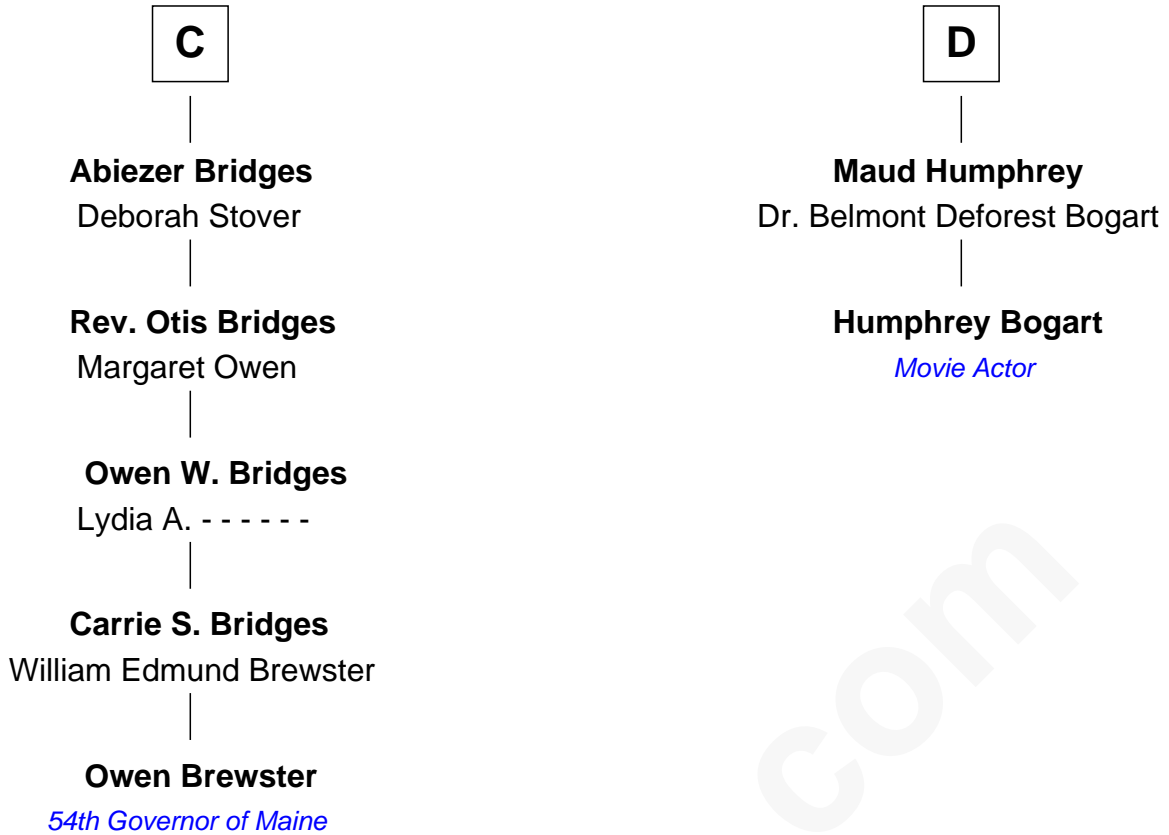

# FamousKin.com Relationship Chart of

**Owen Brewster**

*54th Governor of Maine*

18th cousin 3 times removed of

**Humphrey Bogart**

*Movie Actor*

**Sir Maurice de Berkeley**

Eve la Zouche

Katherine de Clyvedon

**Sir John Berkeley**

Elizabeth Betteshorne

**Elizabeth Berkeley**

Sir John Sutton

**Sir Edmund Sutton**

Joyce Tiptoft

**Sir Edward Sutton**

Cecily Willoughby

**Sir John Sutton**

Cecily Grey

**Sir Henry Dudley**

----- Ashton

Probable

**B**

FamousKin.com