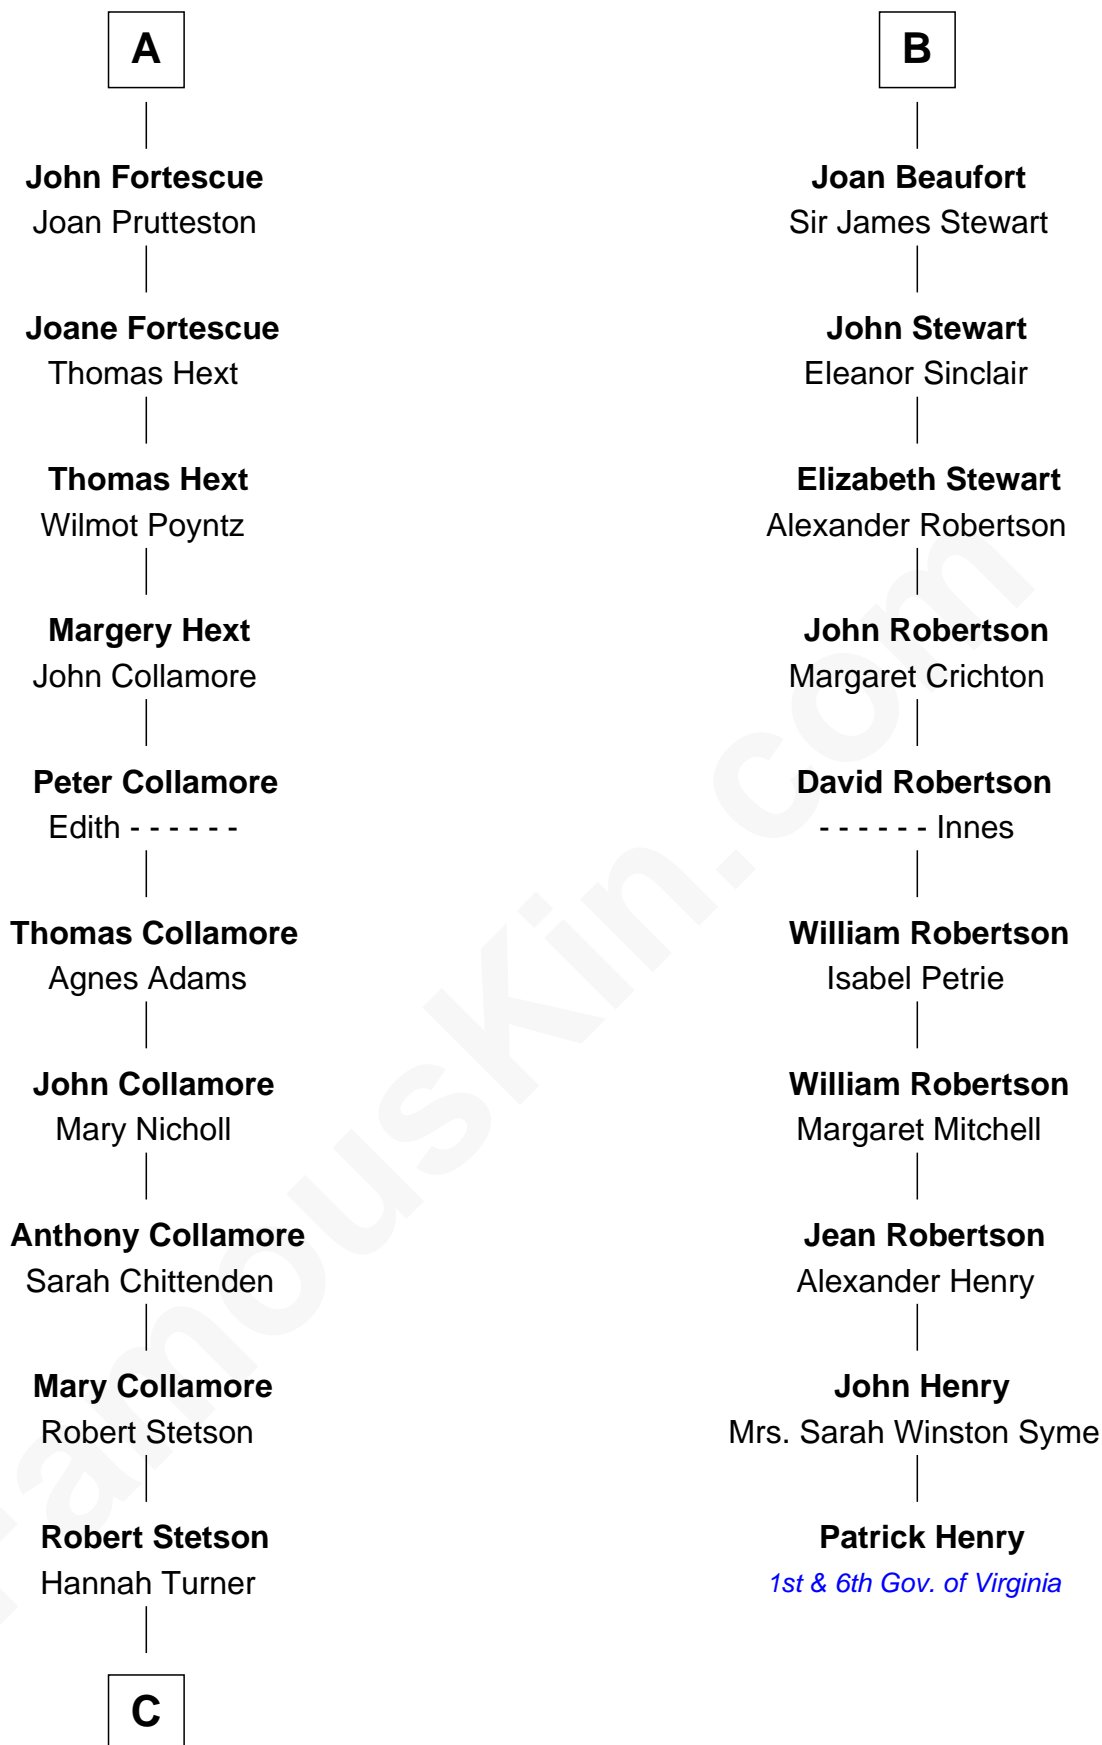

FamousKin.com

Relationship Chart of

Owen Brewster

54th Governor of Maine

16th cousin 5 times removed of

Patrick Henry

1st and 6th Governor of Virginia

C

—
Martha Stetson
Morgan Brewster

—
William Brewster
Christina Briggs

—
Abiatha B. Brewster
Clara Warren

—
William Edmund Brewster
Carrie S. Bridges

—
Owen Brewster
54th Governor of Maine

FamousKin.com