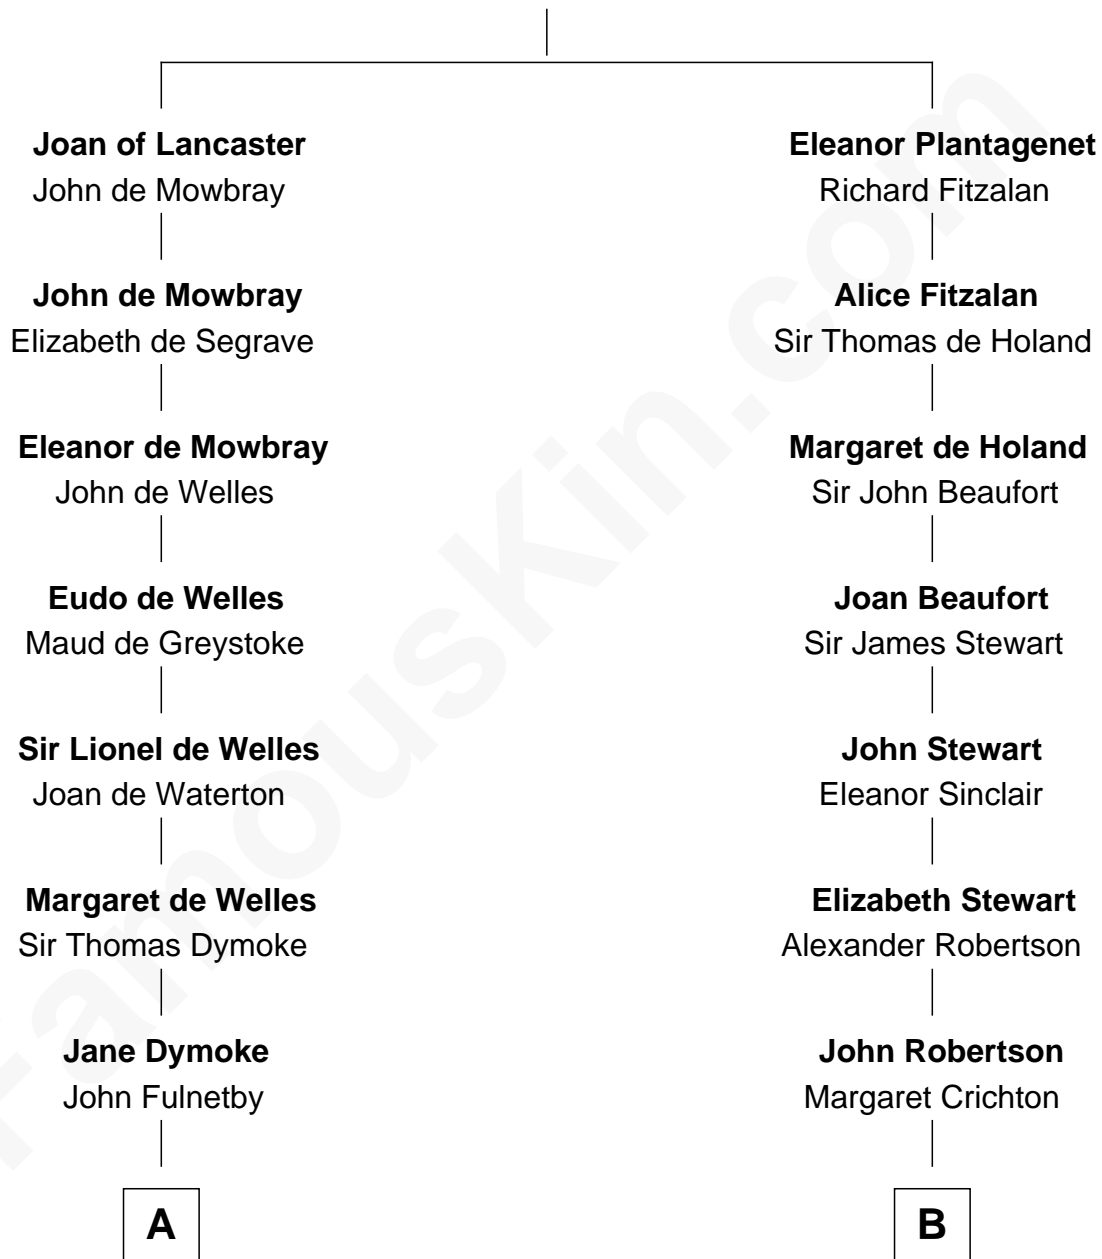

# FamousKin.com Relationship Chart of

**Owen Brewster**

*54th Governor of Maine*

12th cousin 9 times removed of

**Patrick Henry**

*1st and 6th Governor of Virginia*

**Henry Plantagenet**

Maud de Chaworth

William Edmund Brewster

Owen Brewster

*54th Governor of Maine*