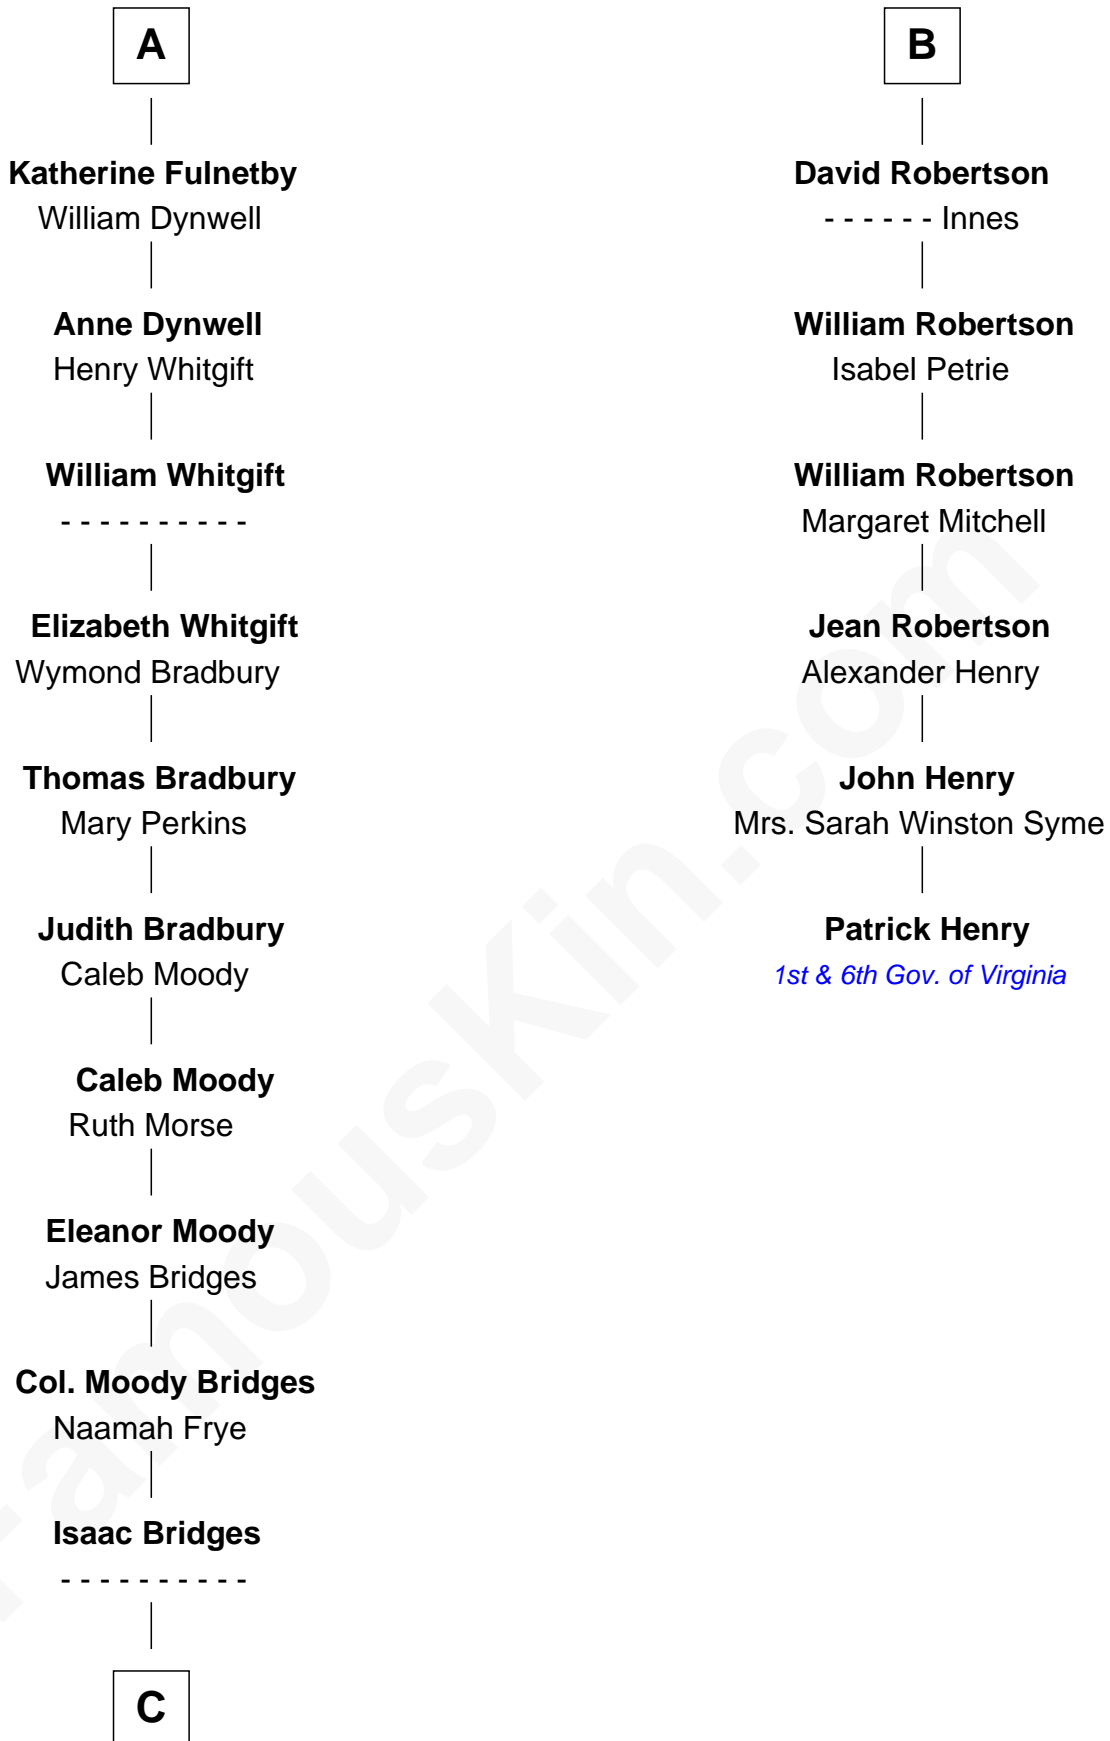

# FamousKin.com Relationship Chart of

**Owen Brewster**

*54th Governor of Maine*

12th cousin 9 times removed of

**Patrick Henry**

*1st and 6th Governor of Virginia*

**Henry Plantagenet**

Maud de Chaworth

William Edmund Brewster

Owen Brewster

*54th Governor of Maine*