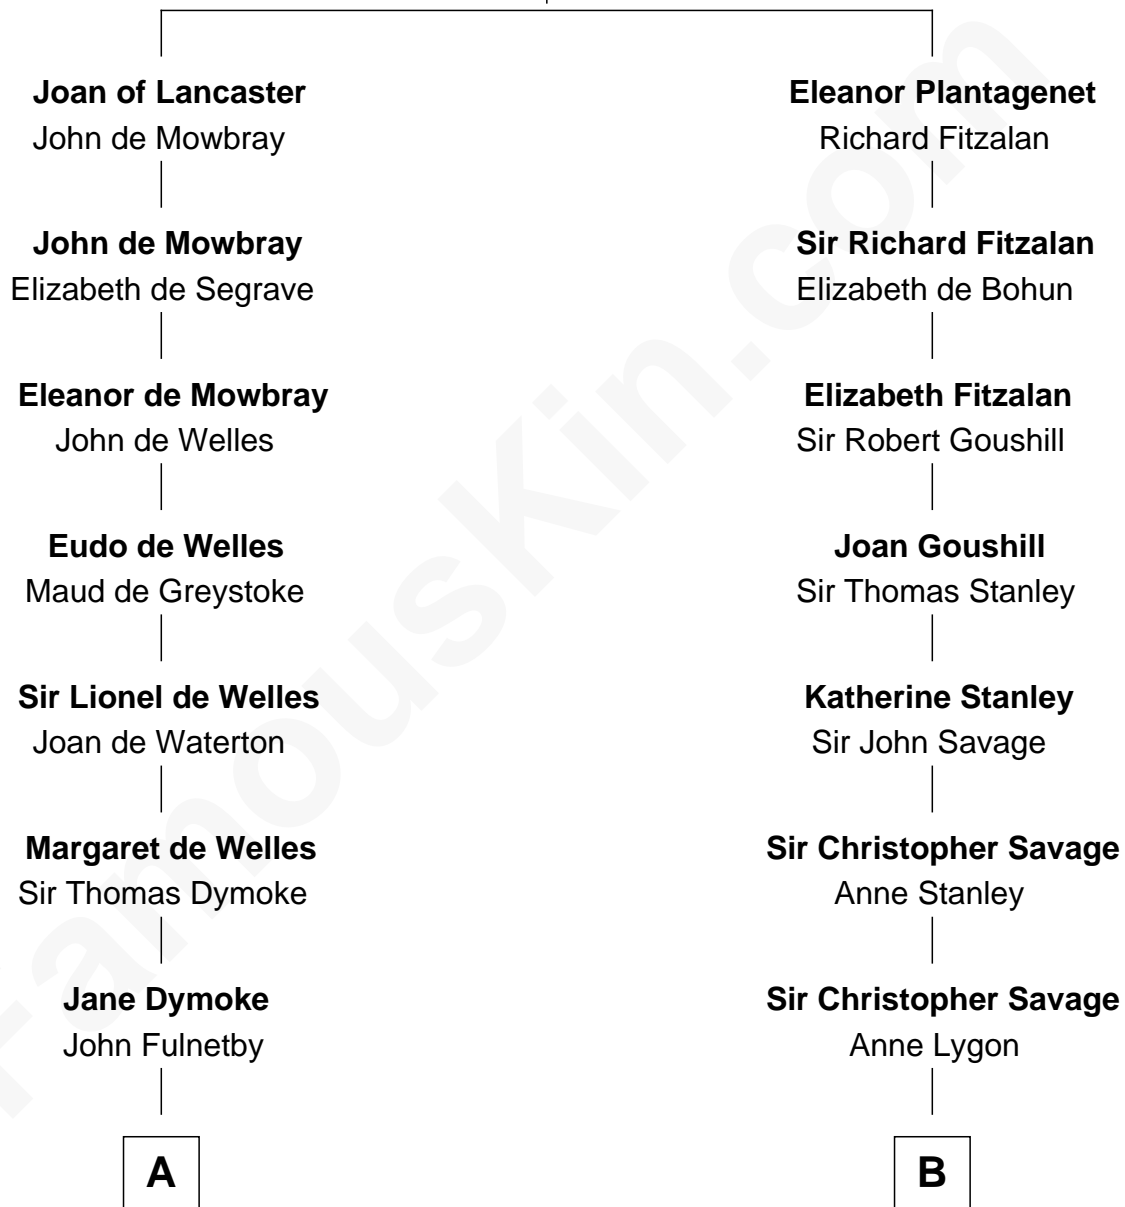

# FamousKin.com Relationship Chart of

**Owen Brewster**

*54th Governor of Maine*

19th cousin 2 times removed of

**Randolph Scott**

*Movie Actor*

**Henry Plantagenet**

Maud de Chaworth

**C**

**Abiezer Bridges**

Deborah Stover

**Rev. Otis Bridges**

Margaret Owen

**Owen W. Bridges**

Lydia A. -----

**Carrie S. Bridges**

William Edmund Brewster

**Owen Brewster**

*54th Governor of Maine*

**D**

**Joseph Minor Crane**

Lavinia Lionberger

**Lucy Lionberger Crane**

George Grant Scott

**Randolph Scott**

*Movie Actor*

FamousKin.com