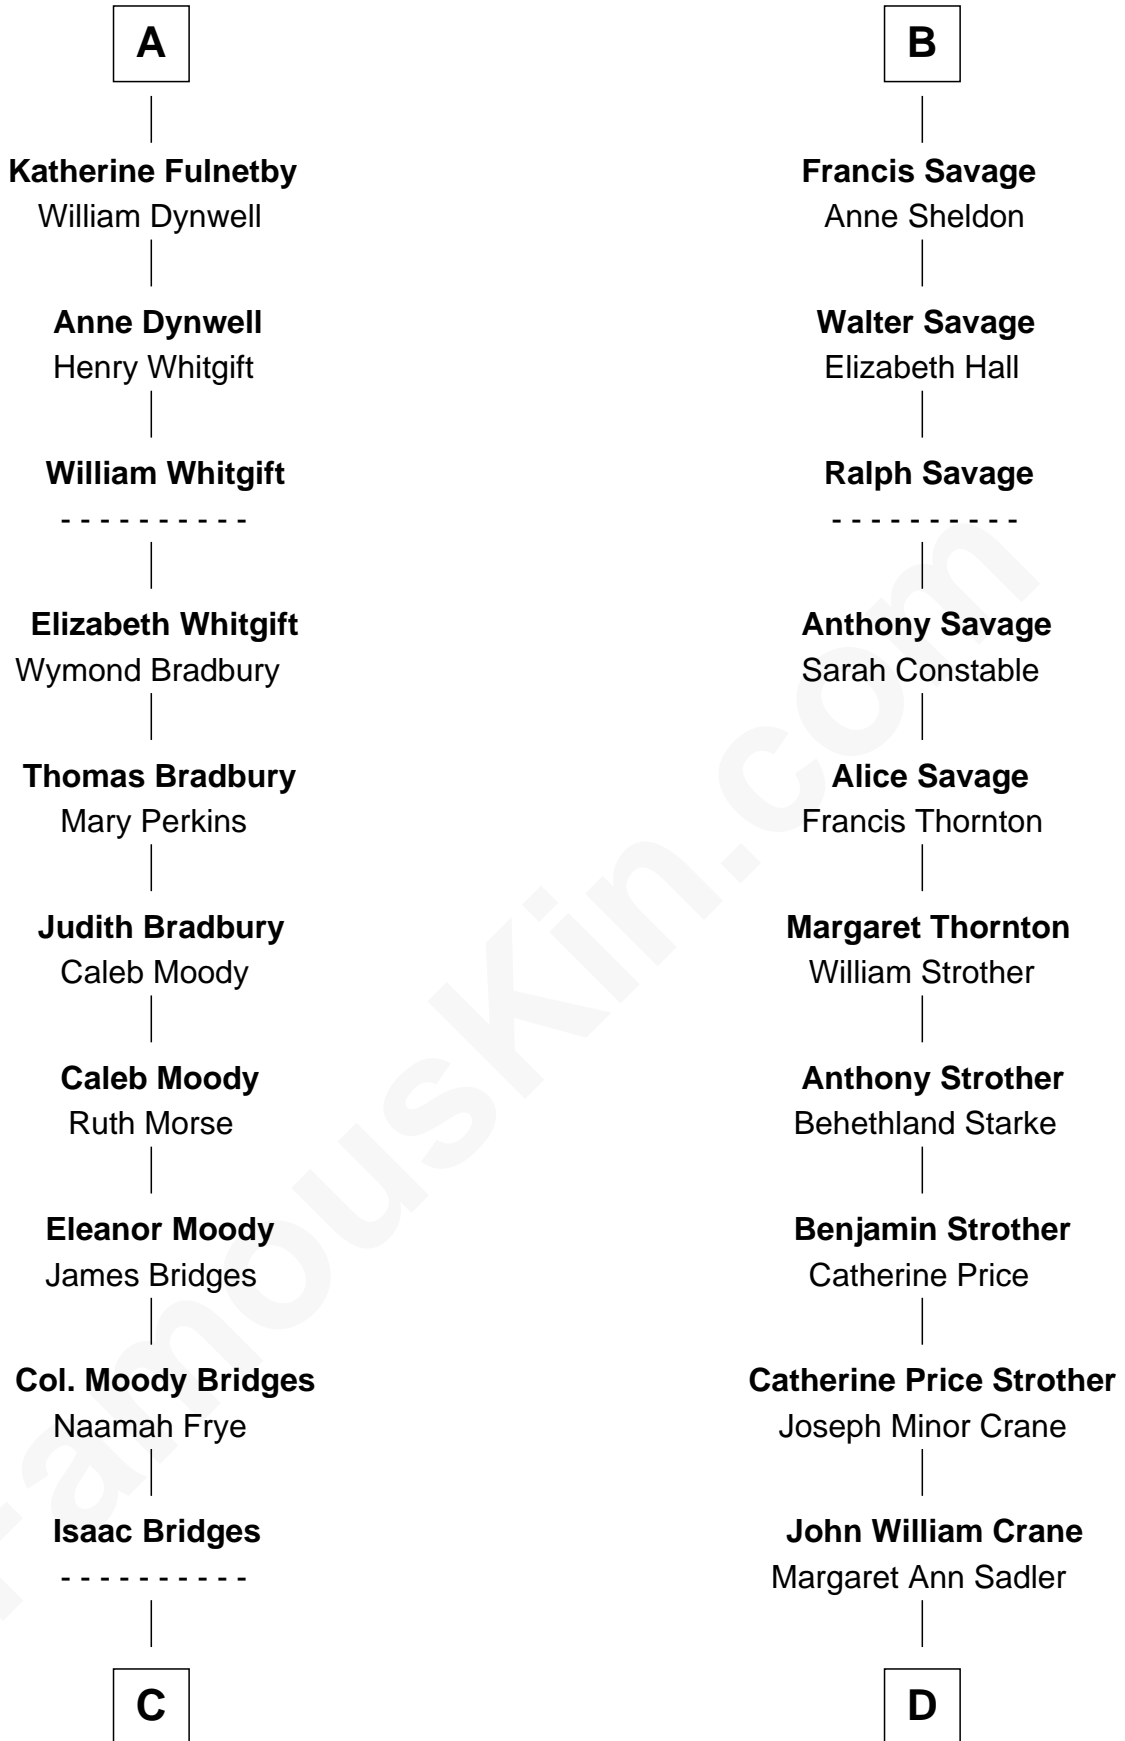

## Relationship Chart of

**Owen Brewster**

*54th Governor of Maine*

19th cousin 2 times removed of

**Randolph Scott**

*Movie Actor*

**Bartholomew de Badlesmere**

Margaret de Clare

Sir William de Bohun

**Elizabeth de Bohun**

Sir Richard Fitzalan

**Elizabeth Fitzalan**

Sir Robert Goushill

**Joan Goushill**

Sir Thomas Stanley

**Katherine Stanley**

Sir John Savage

**Sir Christopher Savage**

Anne Stanley

**Sir Christopher Savage**

Anne Lygon

**B**

**C**

**Abiezer Bridges**  
Deborah Stover

**Rev. Otis Bridges**  
Margaret Owen

**Owen W. Bridges**  
Lydia A. -----

**Carrie S. Bridges**  
William Edmund Brewster

**Owen Brewster**  
*54th Governor of Maine*

**D**

**Joseph Minor Crane**  
Lavinia Lionberger