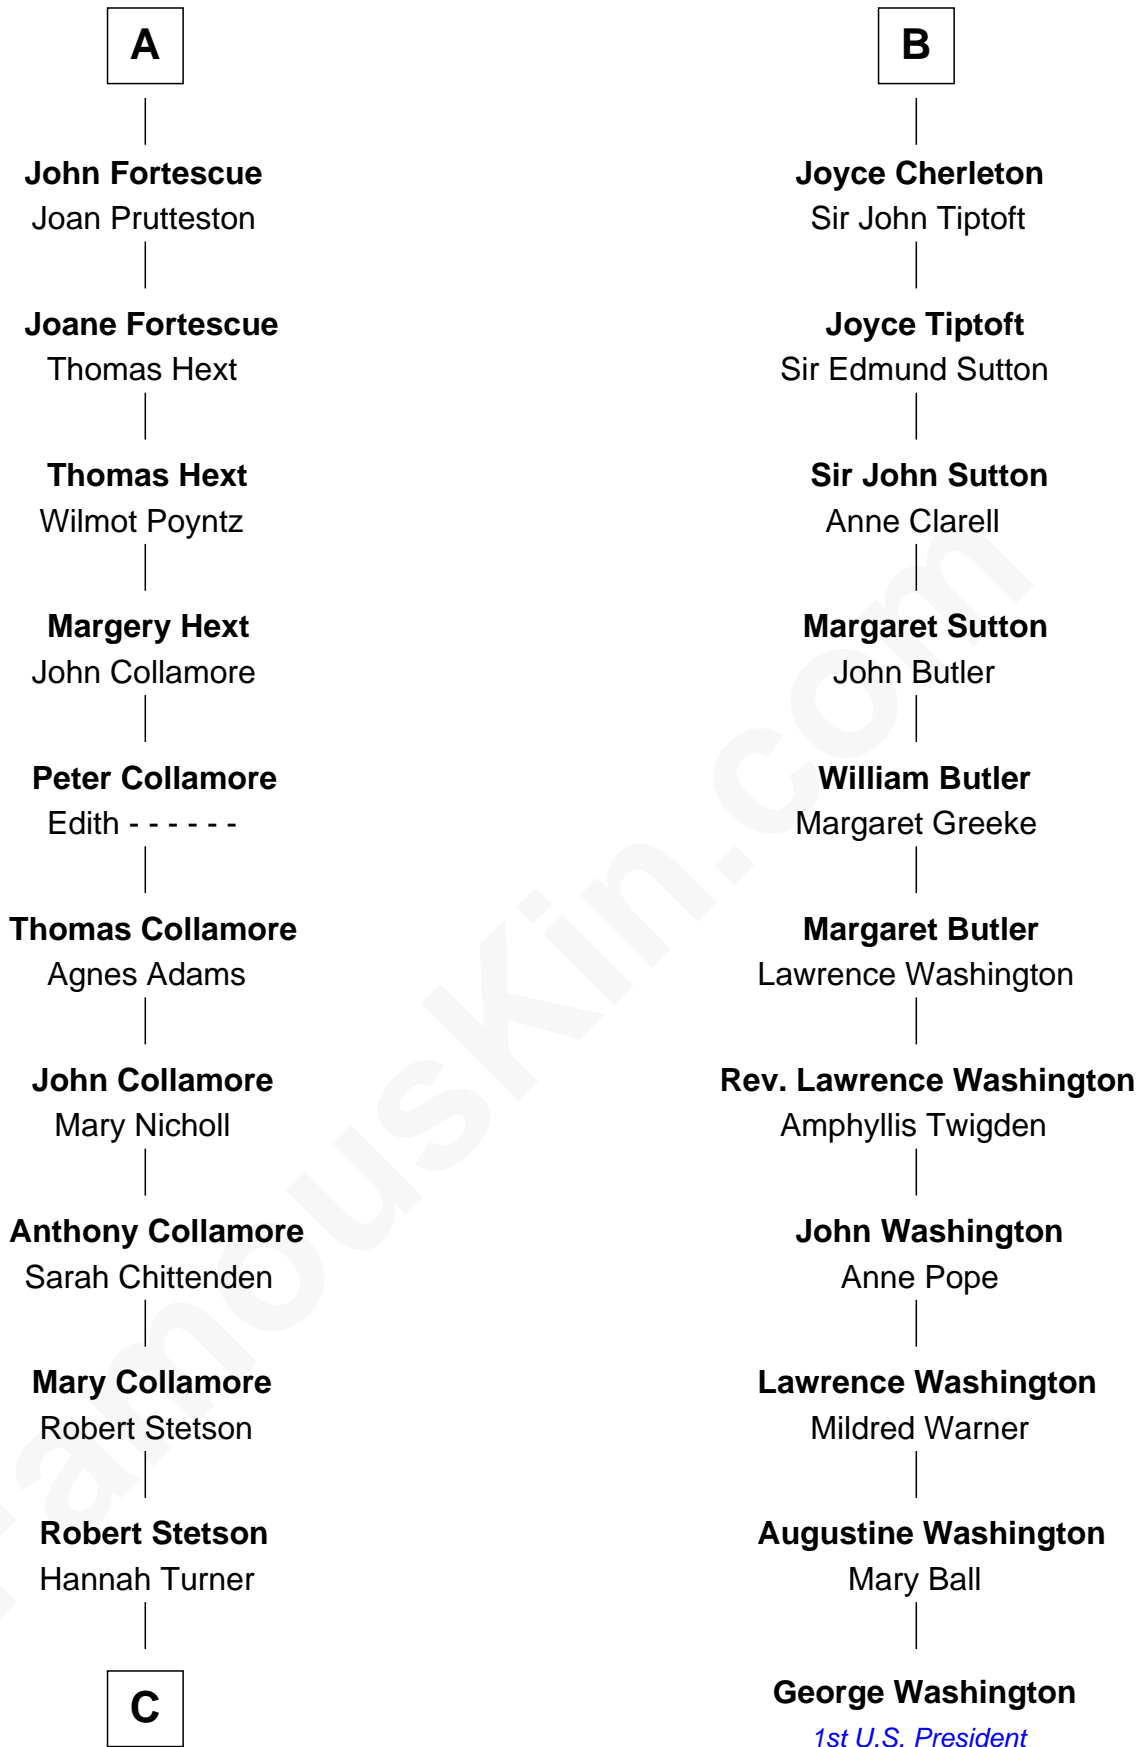

# FamousKin.com Relationship Chart of

**Owen Brewster**

*54th Governor of Maine*

17th cousin 4 times removed of

**George Washington**

*1st U.S. President*

**Sir Geoffrey FitzPiers**

Aveline de Clare

**C**

—  
**Martha Stetson**  
Morgan Brewster

—  
**William Brewster**  
Christina Briggs

—  
**Abiatha B. Brewster**  
Clara Warren

—  
**William Edmund Brewster**  
Carrie S. Bridges

—  
**Owen Brewster**  
*54th Governor of Maine*