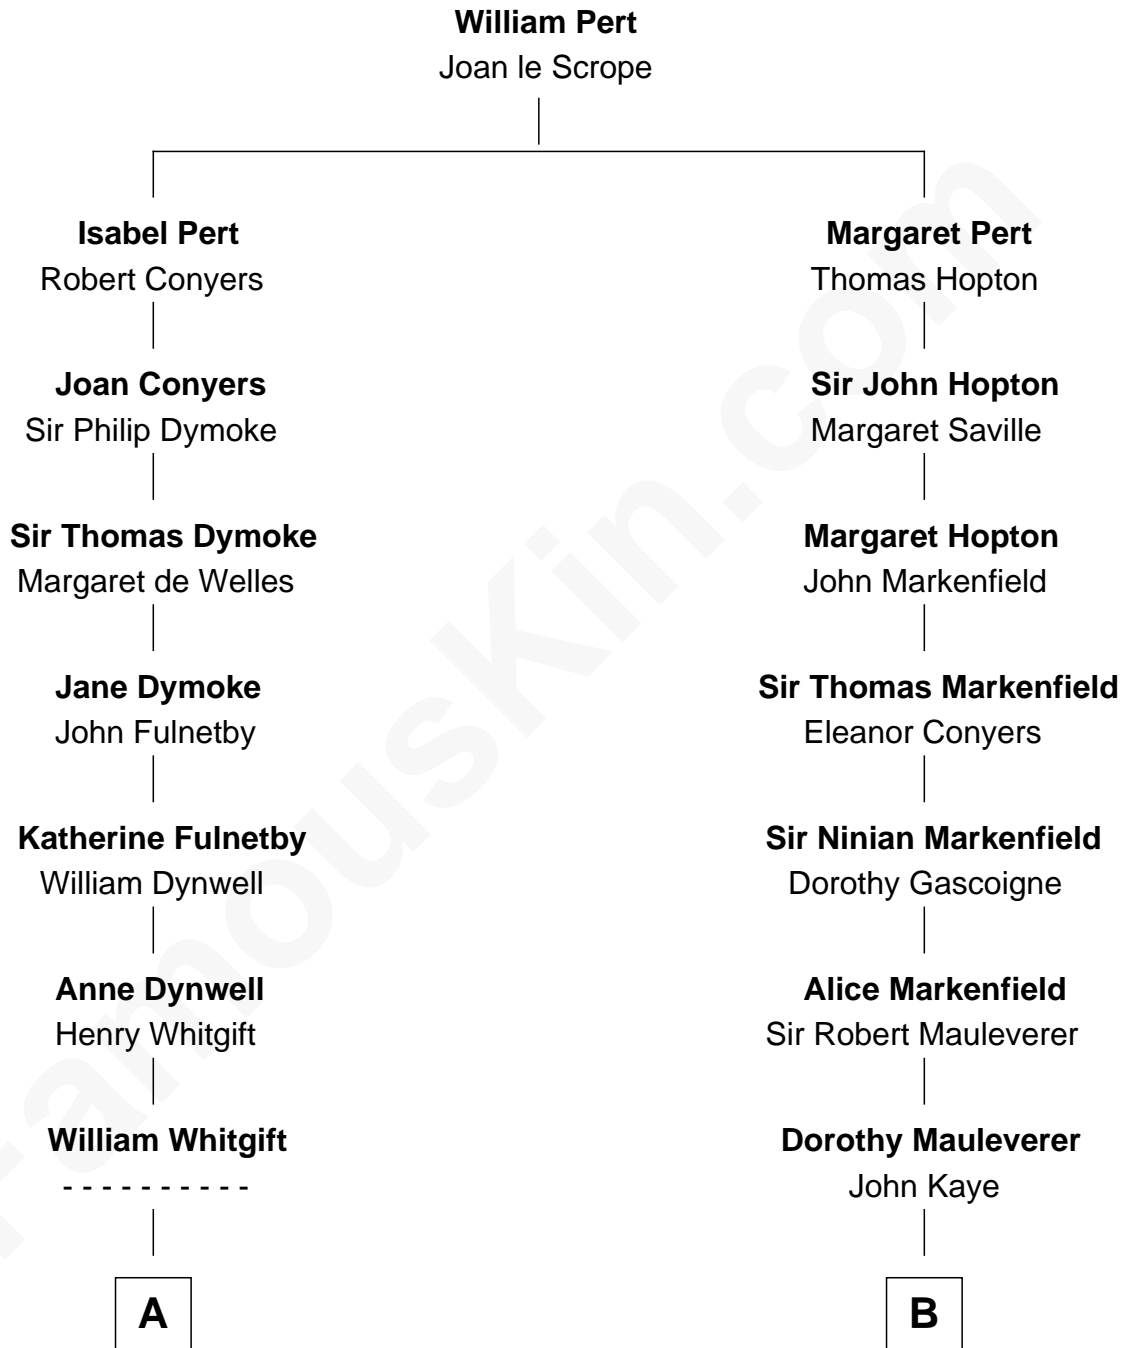

# FamousKin.com Relationship Chart of

**Owen Brewster**

*54th Governor of Maine*

18th cousin of

**Louis Auchincloss**

*Author*

**C**

**Carrie S. Bridges**  
William Edmund Brewster

**Owen Brewster**  
*54th Governor of Maine*

**D**

**Joseph Howland Auchincloss**  
Priscilla Dixon Stanton

**Louis Auchincloss**  
*Author*

FamousKin.com