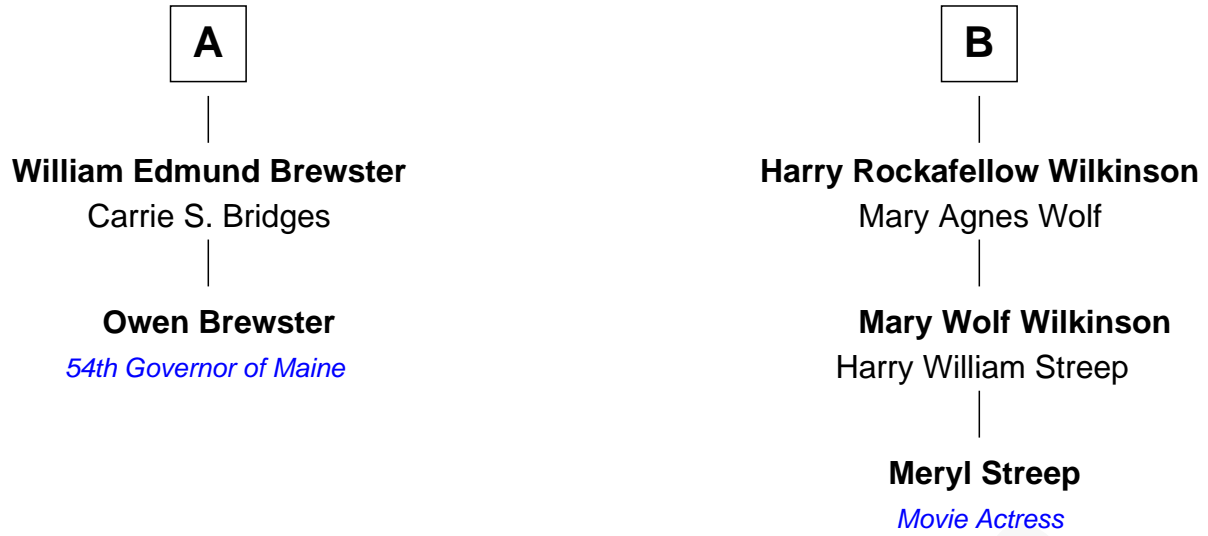

FamousKin.com Relationship Chart of

Owen Brewster

54th Governor of Maine

8th cousin 1 time removed of

Meryl Streep

Movie Actress

Henry Howland

Mary - - - - -

FamousKin.com