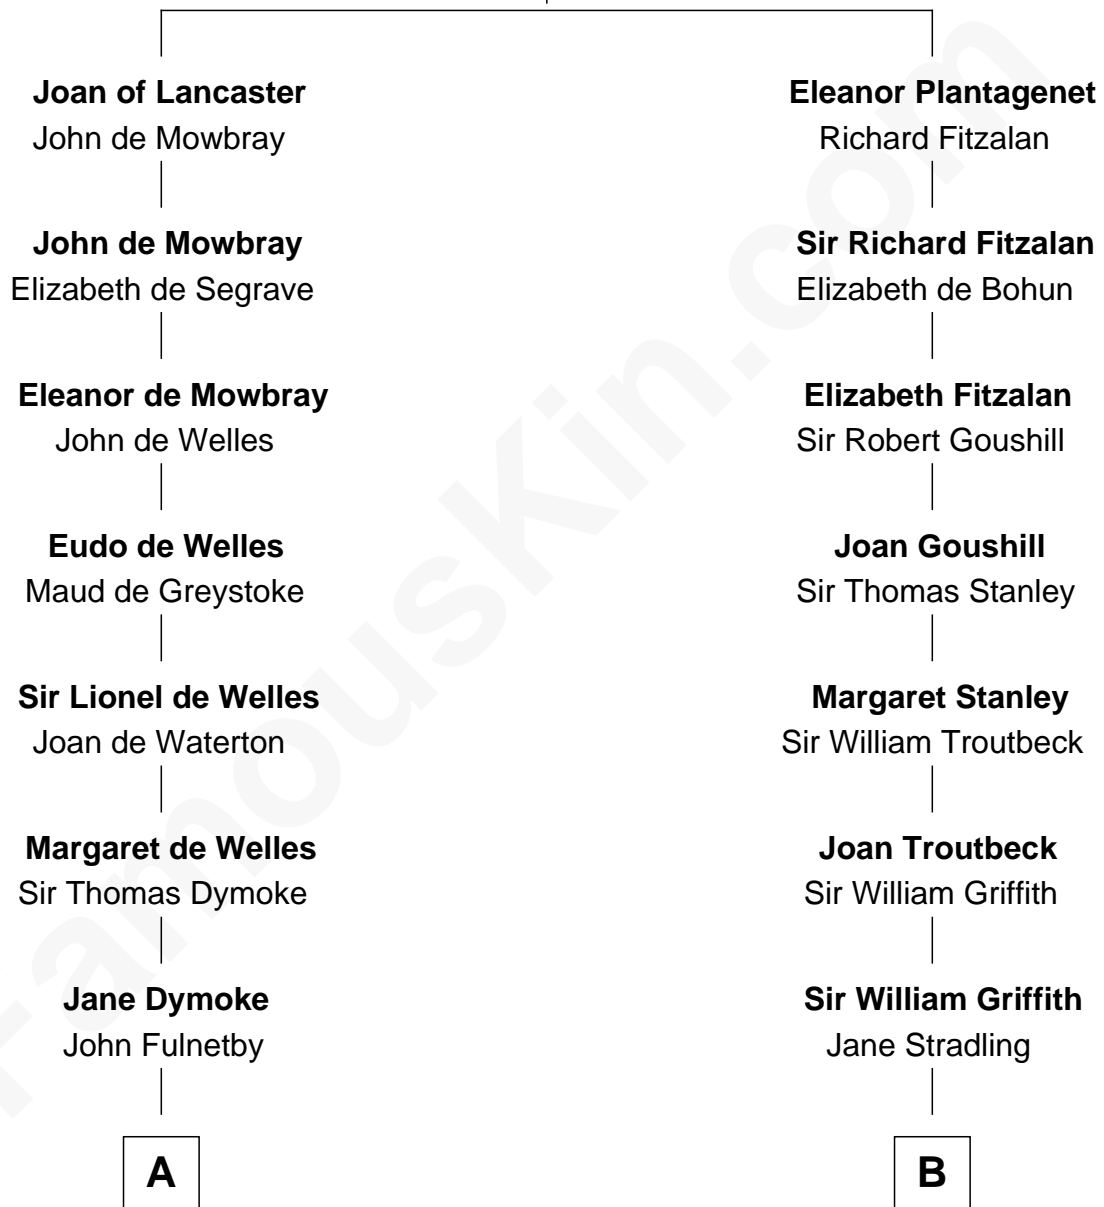

# FamousKin.com Relationship Chart of

**Owen Brewster**

*54th Governor of Maine*

15th cousin 6 times removed of

**Abigail (Smith) Adams**

*First Lady of President John Adams*

**Henry Plantagenet**  
Maud de Chaworth

William Edmund Brewster

Owen Brewster

*54th Governor of Maine*

FamousKin.com