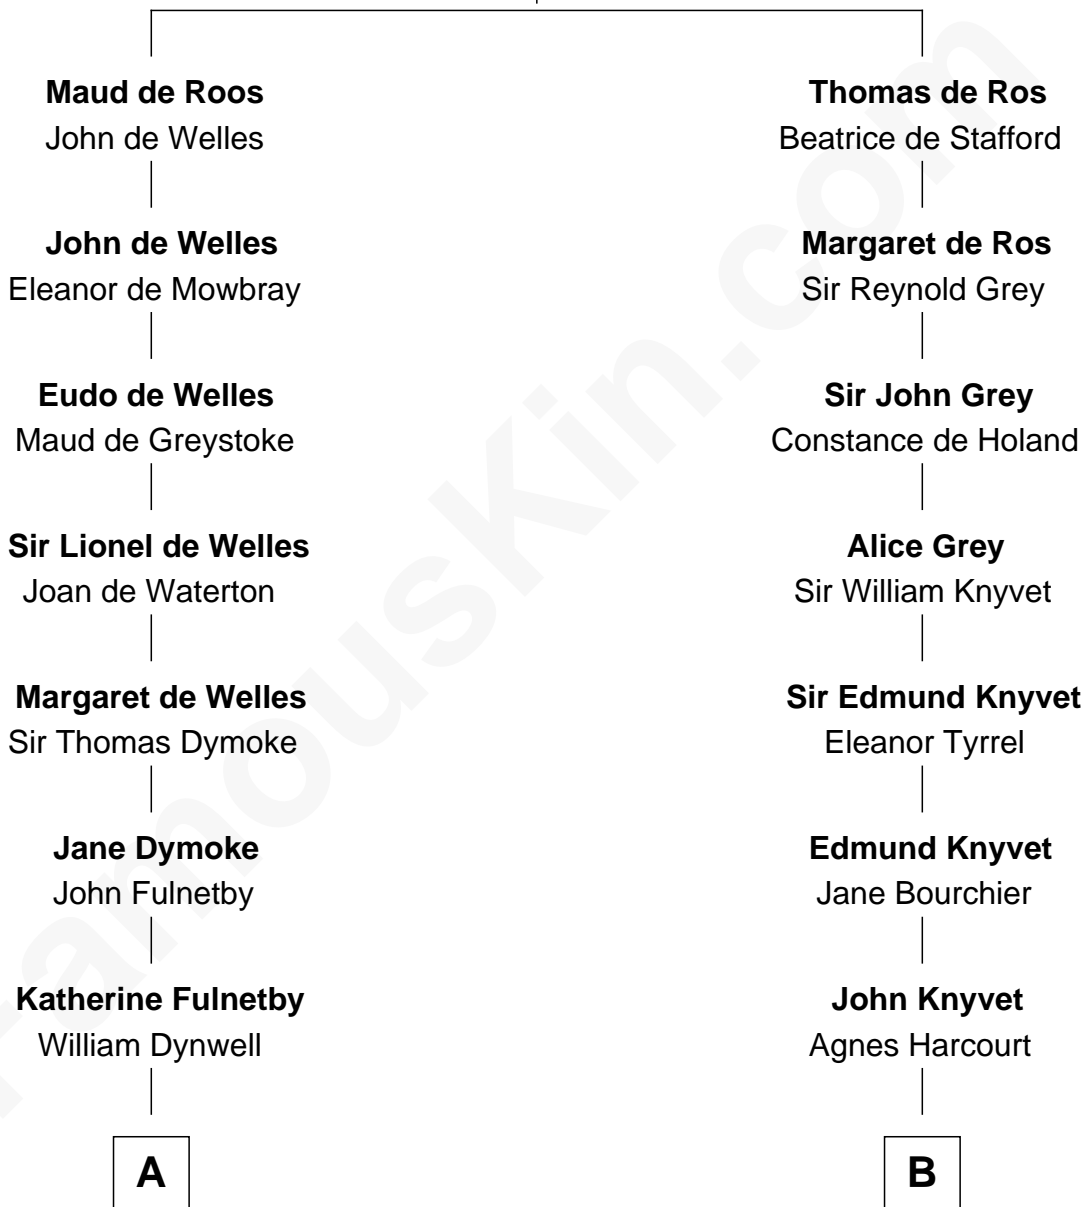

# FamousKin.com Relationship Chart of

**Owen Brewster**

*54th Governor of Maine*

20th cousin of

**Ted Danson**

*TV Actor - "Cheers", "CSI"*

**Sir William de Ros**  
Margery de Badlesmere

FamousKin.com