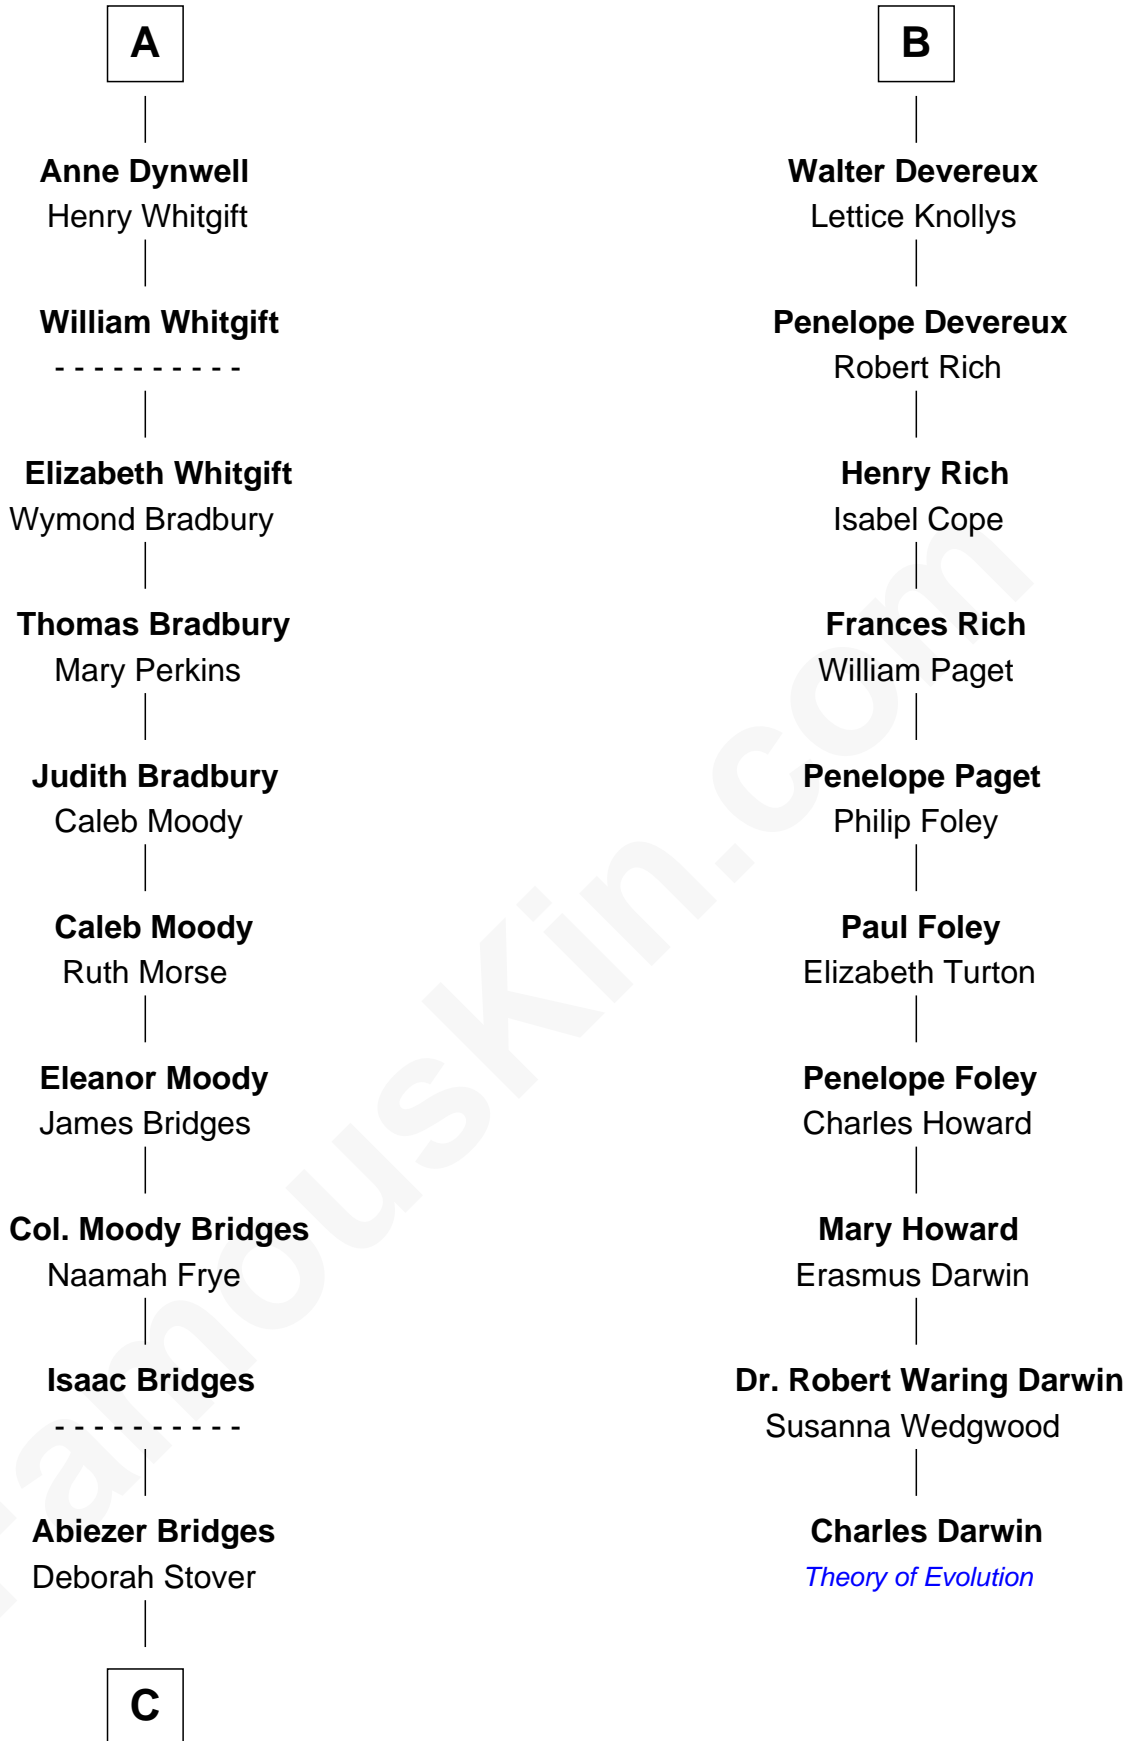

FamousKin.com Relationship Chart of

Owen Brewster

54th Governor of Maine

16th cousin 4 times removed of

Charles Darwin

Theory of Evolution

FamousKin.com