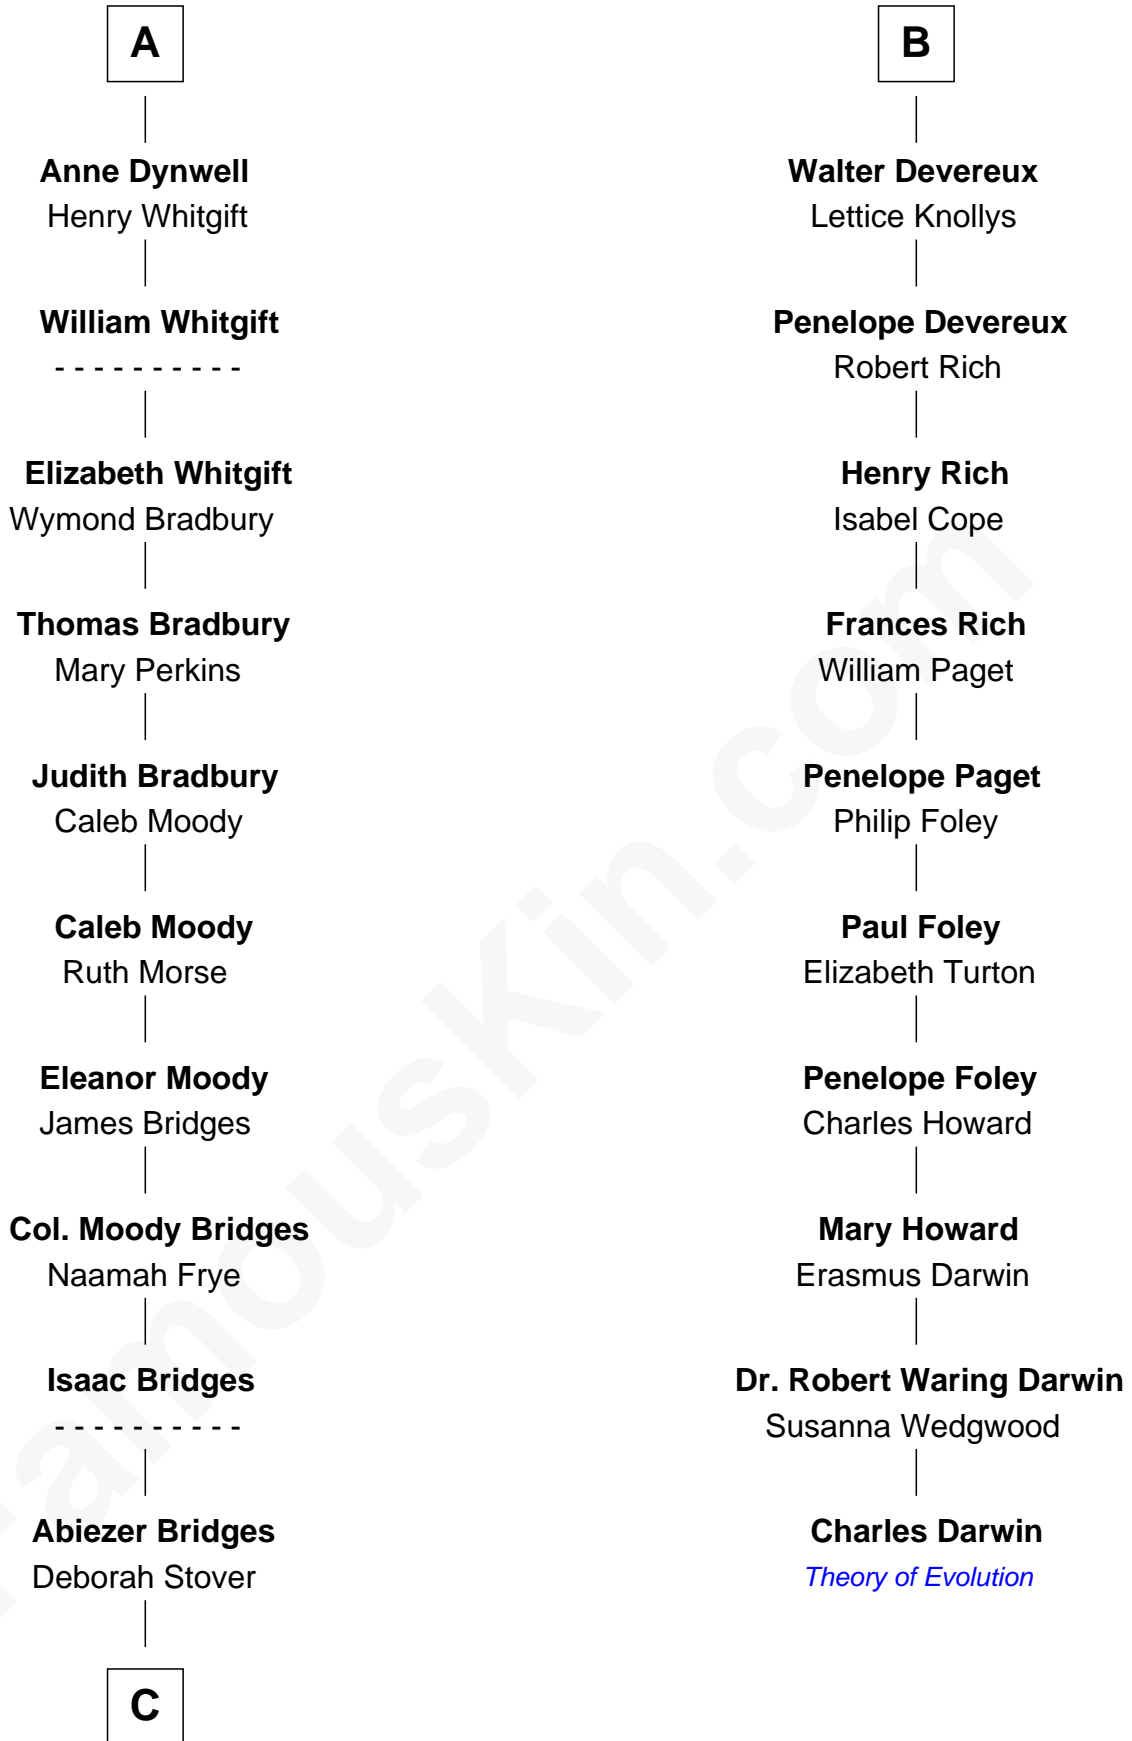

# FamousKin.com Relationship Chart of

**Owen Brewster**

*54th Governor of Maine*

16th cousin 4 times removed of

**Charles Darwin**

*Theory of Evolution*

**Sir Henry de Percy**

Idoine de Clifford

FamousKin.com