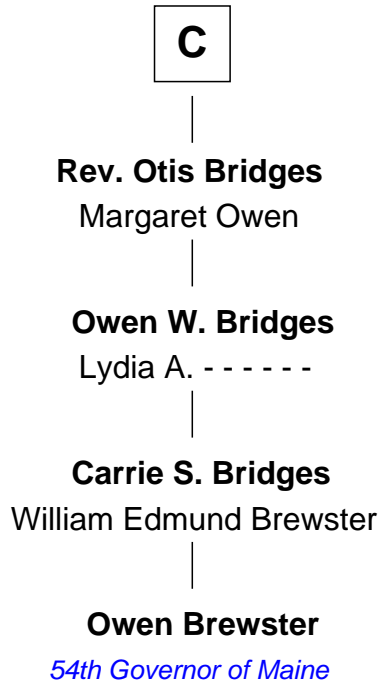

# FamousKin.com Relationship Chart of

**Owen Brewster**

*54th Governor of Maine*

16th cousin 4 times removed of

**Charles Darwin**

*Theory of Evolution*

**Sir Henry de Percy**

Idoine de Clifford