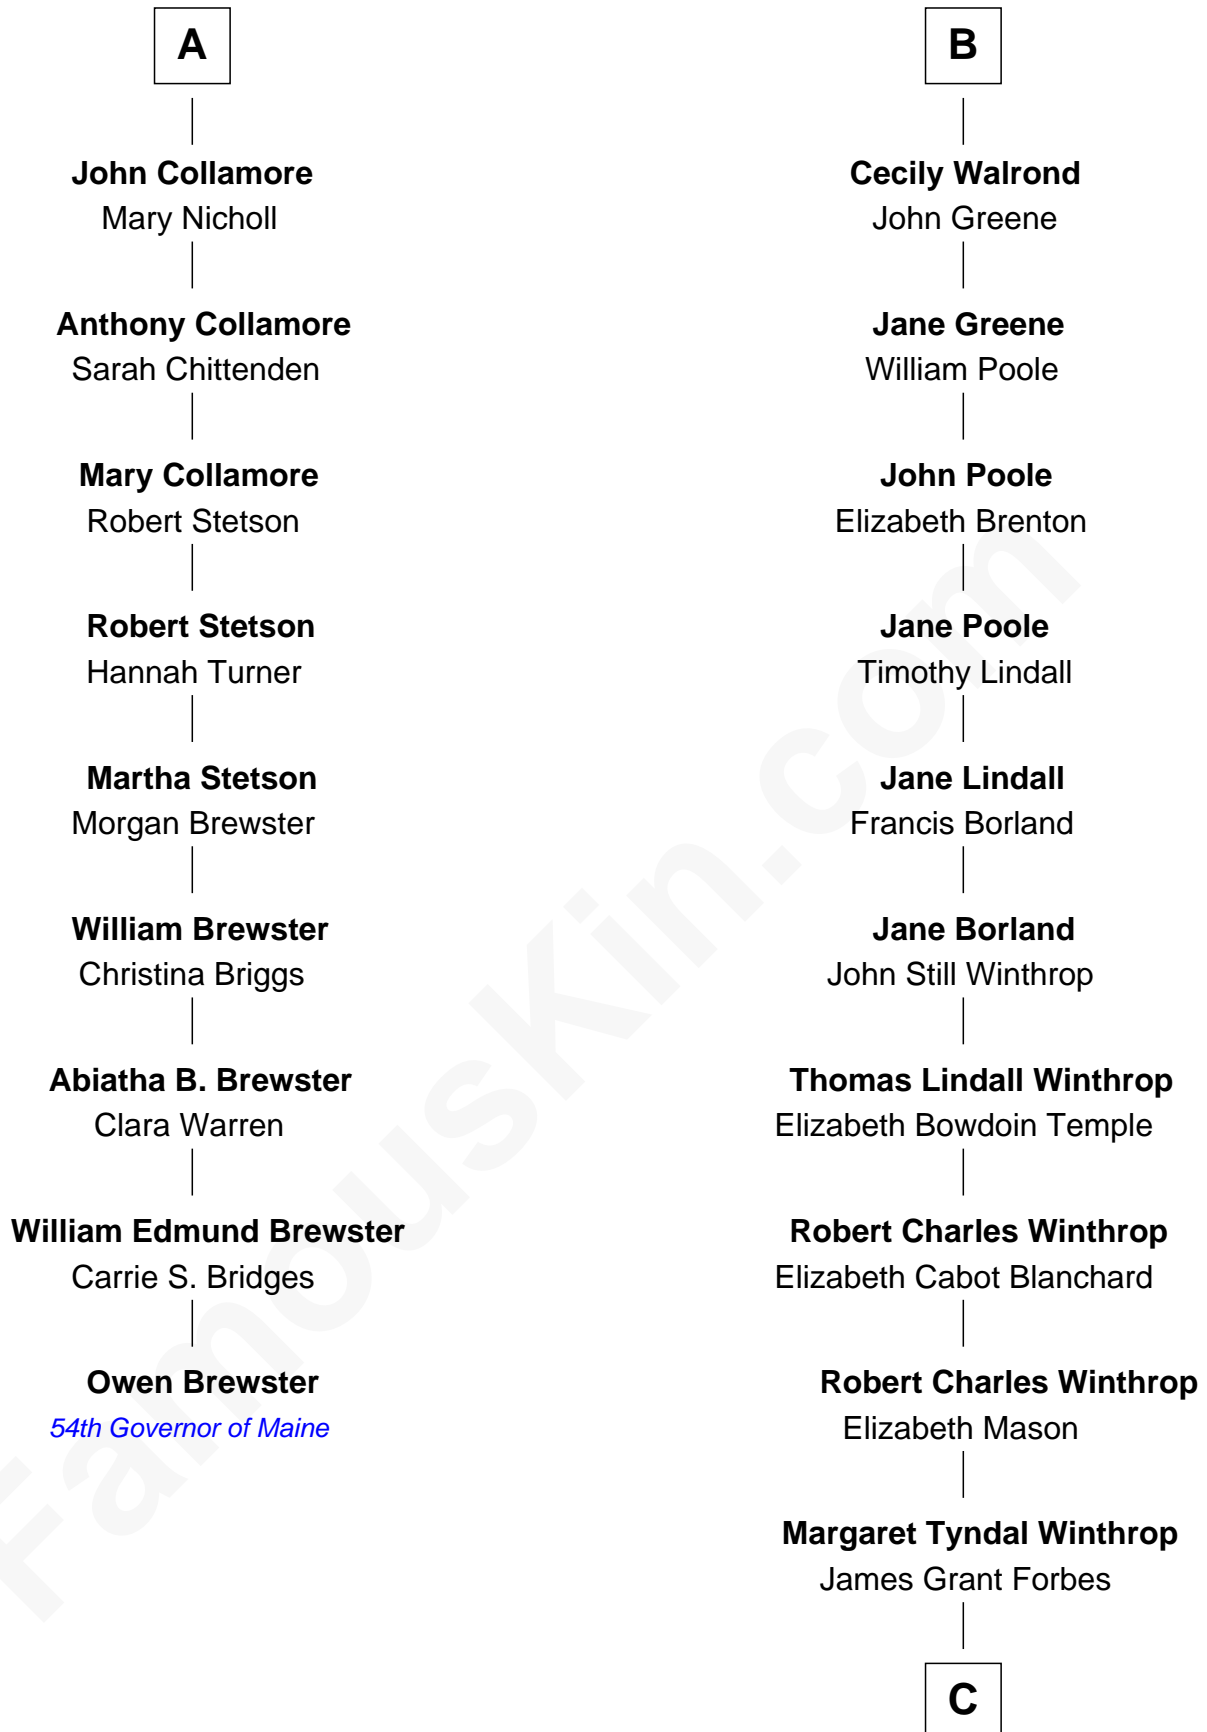

FamousKin.com Relationship Chart of

Owen Brewster

54th Governor of Maine

15th cousin 3 times removed of

John Kerry

68th U.S. Secretary of State

C

—
Rosemary Isabel Forbes